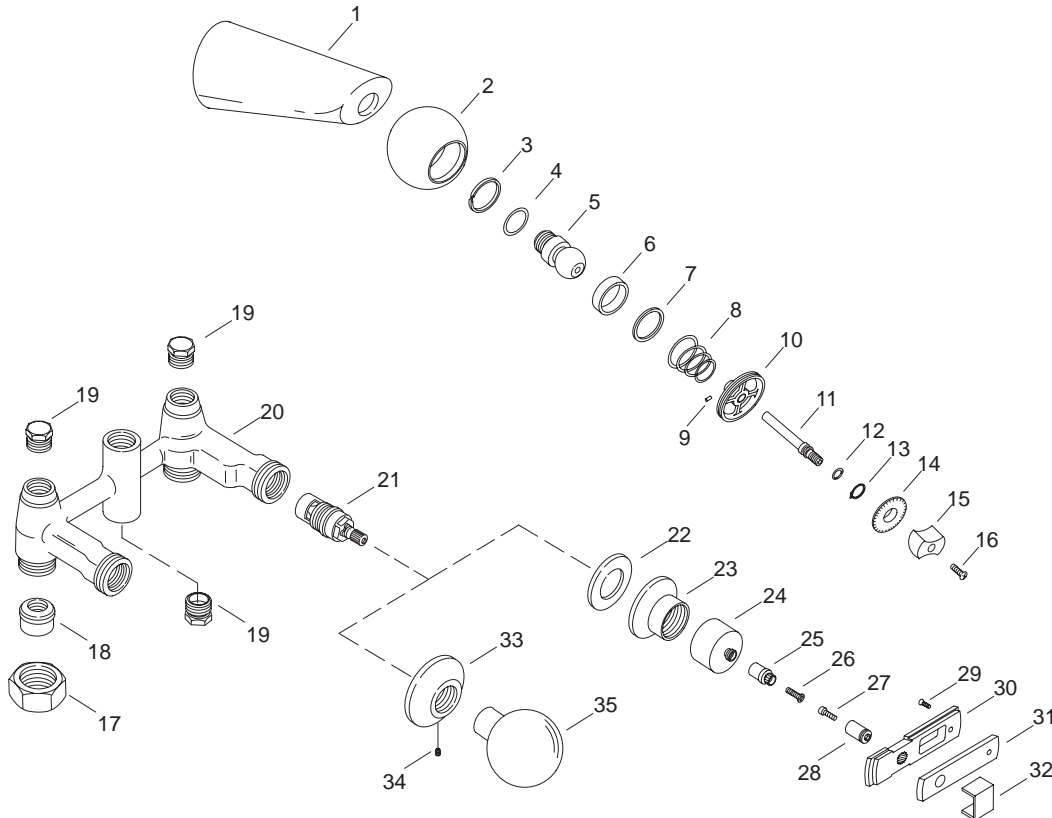

KOHLER[®] SERVICE PARTS

CIRRUS™ SHOWER FAUCETS K-7905-B1-**-AA/BA, K-7905-LV-**-AA/BA

SERVICE PARTS

ITEM NO.	PART NO.	DESCRIPTION
1	48656	Shower Arm
2	73410	Body and Shell Subassembly
3	52843	Washer, Split
4	40933	O-Ring
5	58563	Ball Joint Assembly
6	24981	Packing for Showerhead
7	29266	Washer, 5/7/64 x 1-11/64
8	24960	Spring for Showerhead
9	34395	Pin, .094 Dia. x 1/2
10	29468	Lock Ring
11	29474	Shower Face Post
12	32698	O-Ring, 010
13	29470	Retaining Ring
14	58001	Face, Showerhead
15	53332	Thumb Nut
16	29476	Screw, 6-32 NC-2A x .313
17	24003	Nut, 1.25-14 NS-2B
18	24015	Union Joint (1/2" I.P.)
19	24899	Union Connection (5/8" O.D. Copper)
20	34191	Plug, 1/2 IPS
21	40413	Yoke Assembly
22	30430	Ceramic Valve (Clockwise Close)
23	30431	Ceramic Valve (Counterclockwise Close)
24	34037	Gasket, 1-1/2 x 2-3/16
25	22904	Escutcheon
26	53199	Skirt
27	53197	Spline Adapter
28	55306	Screw, .164-32UNC-2A x .562
29	54545	Screw, .112-40 UNC-3A
30	53198	Handle Post
31	52779	Screw, .112-40 UNC-3A
32	52554	Lower Lever, Alterna Handle
33	52546	Insert, Brass Lever Handle
34	52543	Strap, Lever Handle, Alterna
35	55576	Escutcheon
	60400	Screw, #6-32 x 1/4
	55574	Handle Assembly