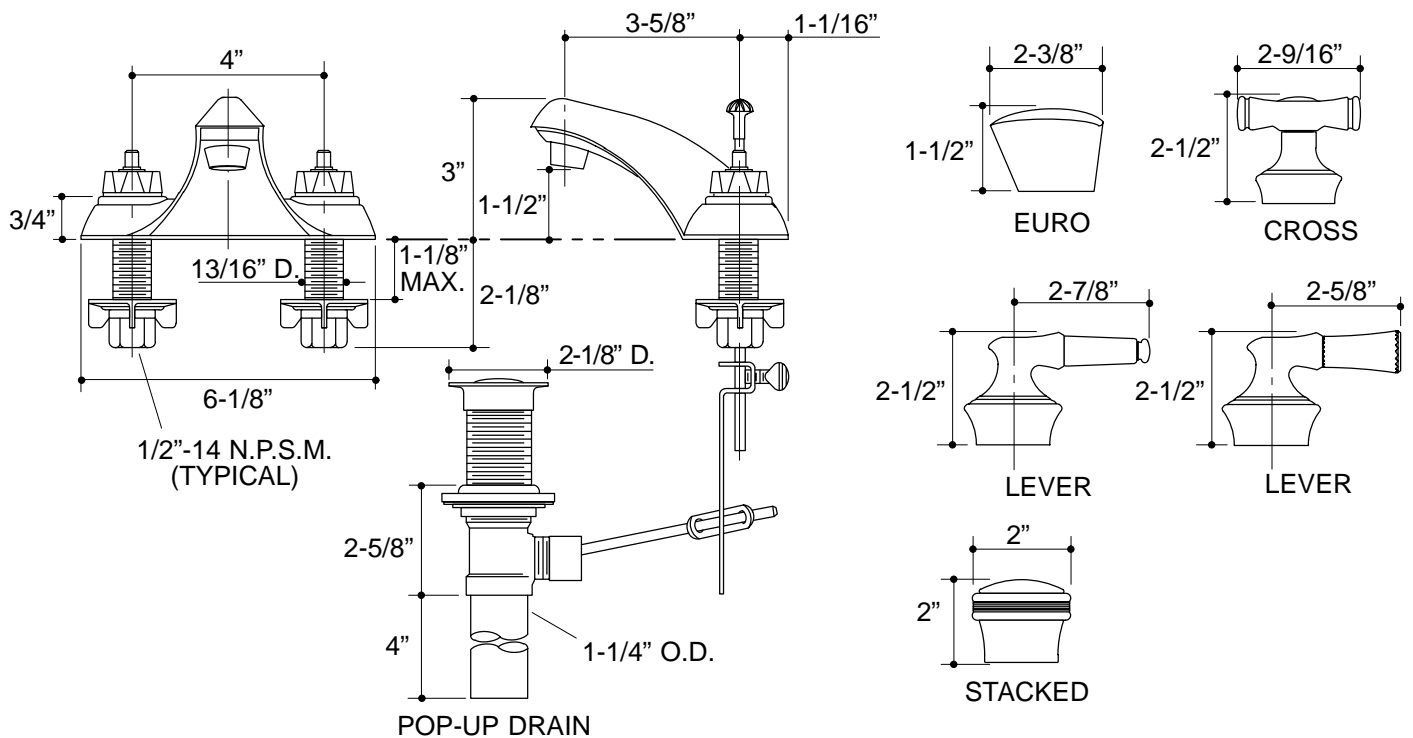

Ordering Information

Applicable product:	
Lavatory base faucet	K-15810-K
Euro handles	K-15850-1
White porcelain cross handles	K-15850-3P
White porcelain cross handles, ©Disney	K-15850-3D
Lever handles:	
with acrylic insert	K-15850-4R
with white porcelain insert	K-15850-4P
with polished chrome insert	K-15850-4M
with polished brass insert	K-15850-4N
Stacked handles:	
with polished chrome insert	K-15850-7M
with polished brass insert	K-15850-7N
ADA Lever and cross handle is ADA compliant	

14

K-15810-K Coralais™ Lavatory Faucet
111686-1-DA (-)

KOHLER®

NOTES: