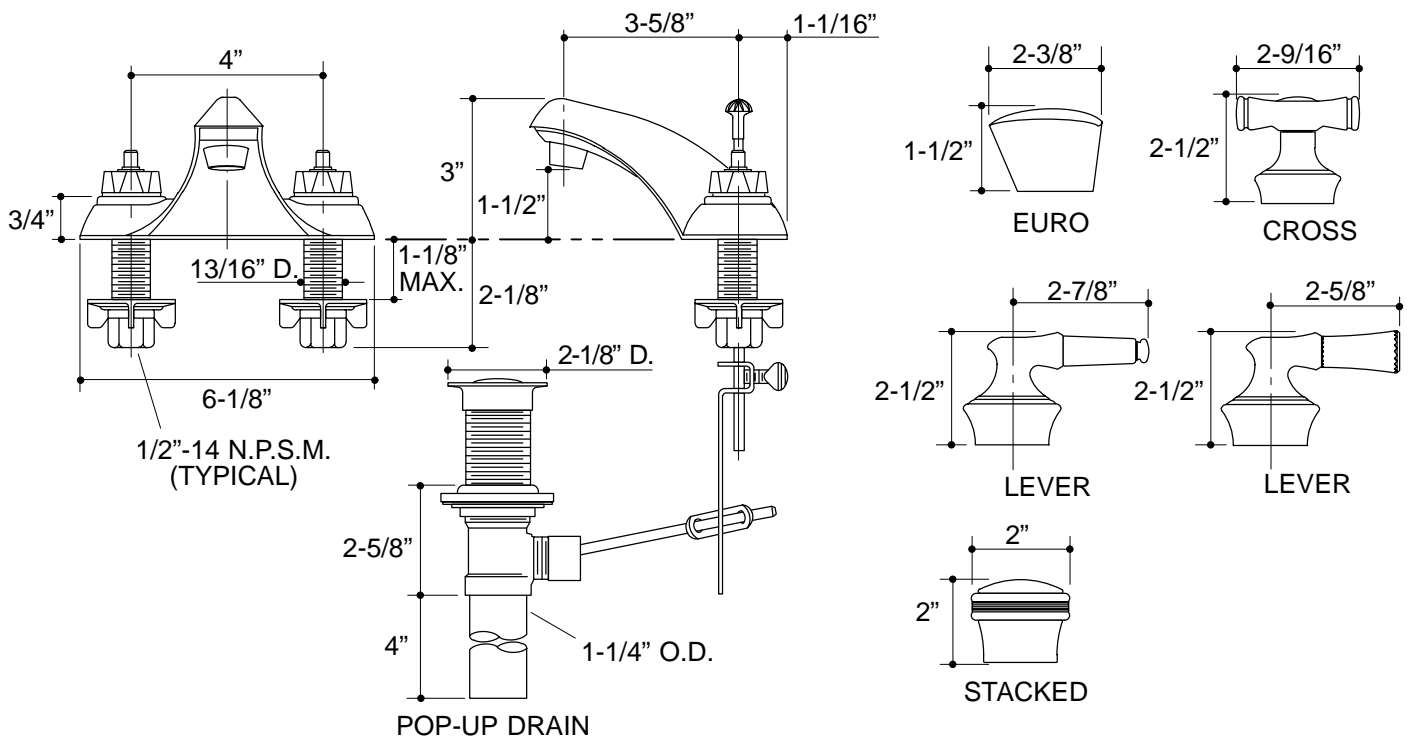

CORALAIS™ DECORATOR SERIES

14

PRODUCT DIAGRAM