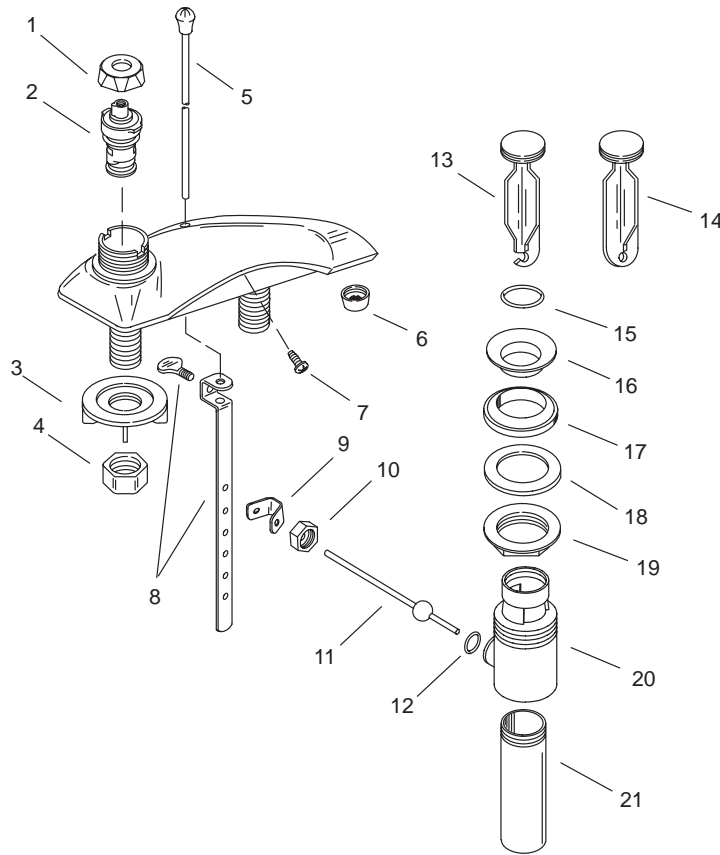

# KOHLER<sup>®</sup> SERVICE PARTS

CORALAIS™ LAVATORY FAUCET  
K-15810-K-\*\*-BA

## SERVICE PARTS

ITEM NO.	PART NO.	DESCRIPTION
1	70008	Bonnet
2	70127	Valve Assembly, (Clockwise Close)
	70415	Valve Assembly, (Counterclockwise Close)
3	40080	Nut, .5-14 NPSM
4	32751	Nut, .5-14 NPSM
5	70341	Lift Rod (Polished Chrome)
	70342	Lift Rod (Polished Brass)
6	82913	Aerator, 2.0, 55/64 Female
7	70347	Screw, .138-32 UNC X .375
8	40123	Connecting Link
9	40228	Spring Clip
10	40234	Nut, .875-18 UNS-2B
11	40236	Rod Assembly
12	40235	Ball Lever Seat
13		Available in Service Kit only
14		Available in Service Kit only
15	34264	O-Ring, 021
16	59264	Flange
17	59266	Washer, Beveled
18	59267	Gasket, Friction
19	59270	Locknut
20	59269	Body, Drain
21	40121	Tailpiece

## SERVICE KITS

PART NO.	ITEM NO.	QTY.	DESCRIPTION
70499			Mounting Subassembly
	3	2 ea.	Nut, .5-14 NPSM
	4	2 ea.	Nut, .5-14 NPSM
40118			Stopper, Drain Assembly
	13	1 ea.	Stopper, Chrome
	15	1 ea.	O-Ring, 021
50591			Stopper, Drain Assembly
	14	1 ea.	Vandal Resistant Stopper
	15	1 ea.	O-Ring, 021