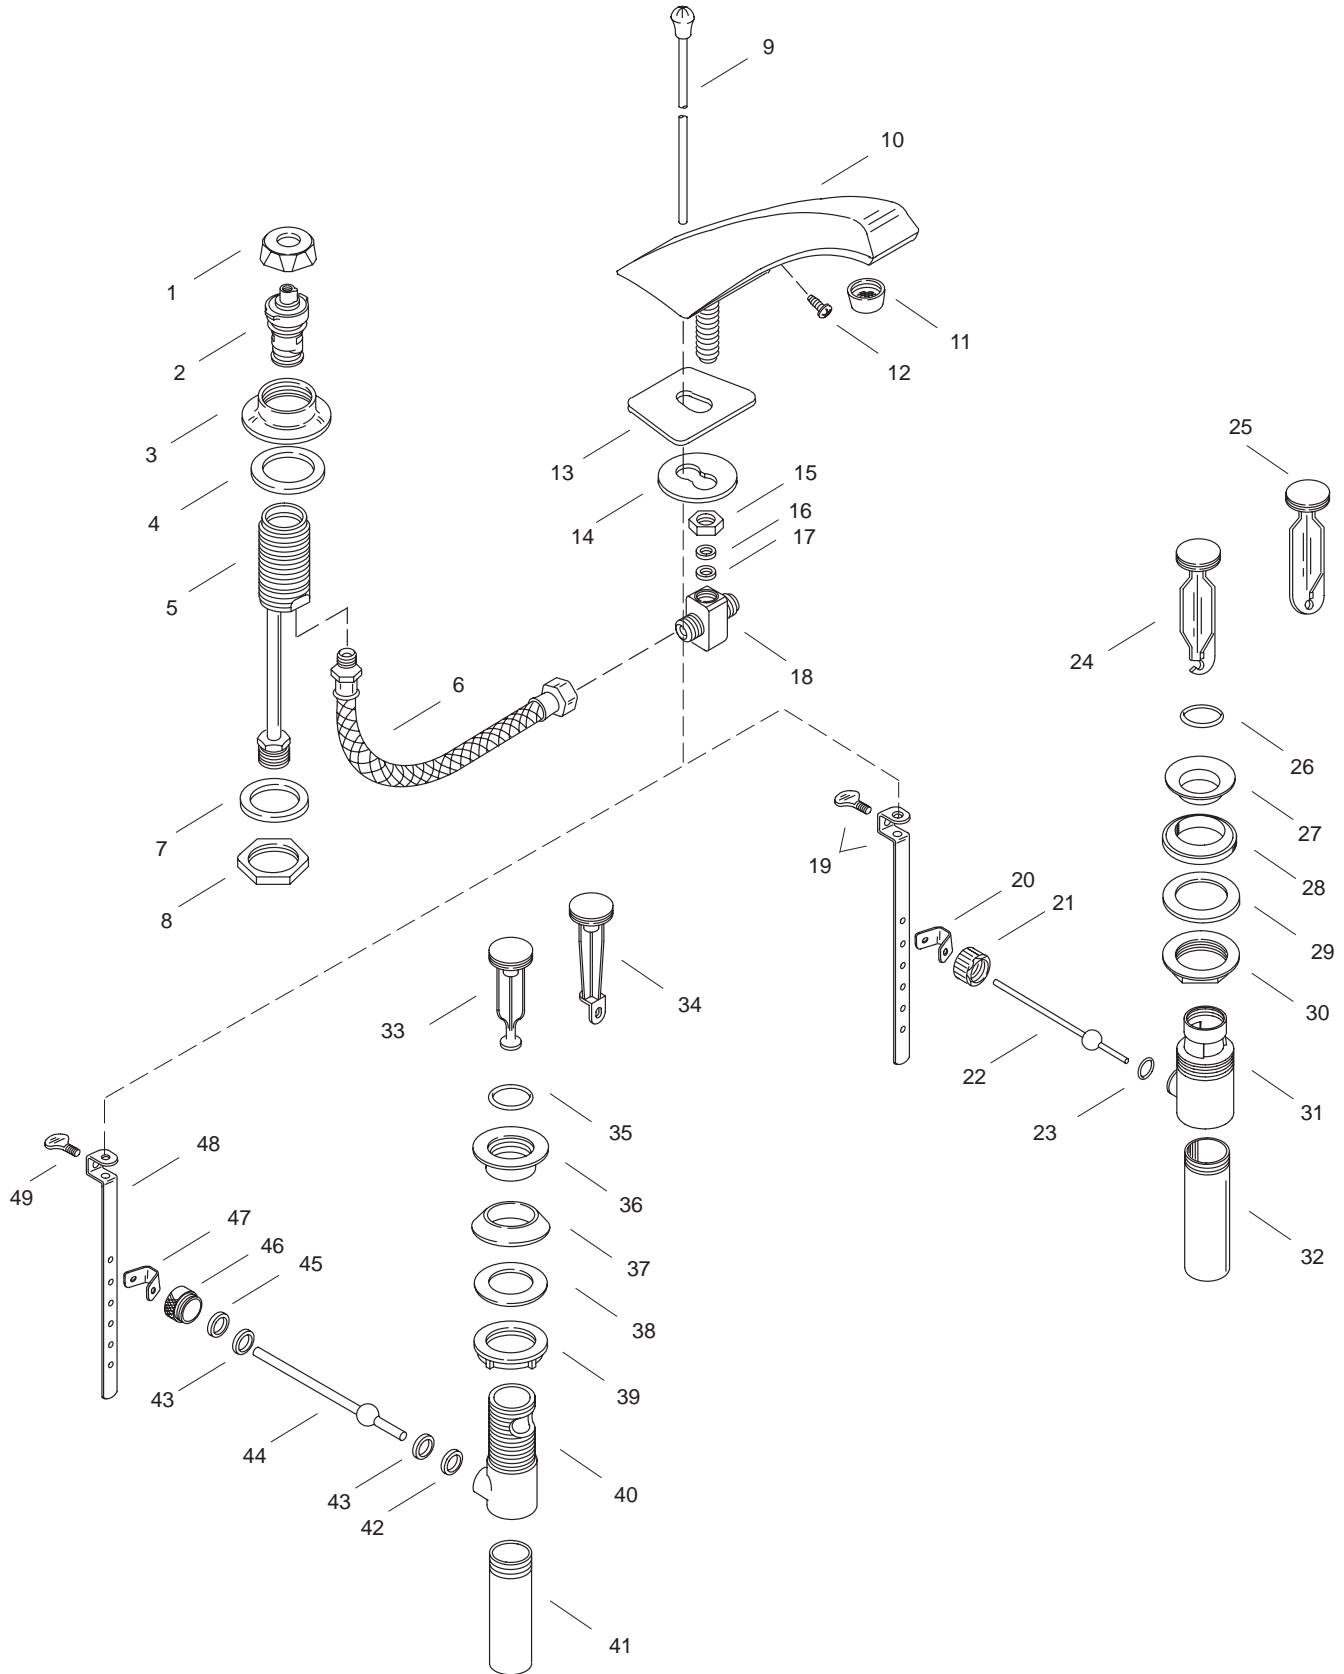

KOHLER[®] SERVICE PARTS

CORALAIS™ LAVATORY FAUCET
K-15815-K-**-BA
K-15816-K-**-BA

Variation and/or finish/color code may be required when ordering.

SERVICE PARTS

ITEM NO.	PART NO.	DESCRIPTION
1	70008	Bonnet
2	70127	Valve Assembly (Clockwise Close)
	70415	Valve Assembly (Counterclockwise Close)
3	70234	Escutcheon
4	70242	Washer
5	70071	Valve Shank Assembly (Less Ground Joint)
	70484	Valve Shank Assembly (With Ground Joint)
6	40008	Hose, 1/4-18 NPT x 16 1/2
7	40001	Washer, 1 9/32 ID x 1 3/4 OD
8	40005	Nut, 1.25-20 UNS-2B
9	70341	Lift Rod (Chrome)
	70342	Lift Rod (Polished Brass and Colors)
10		Available in Service Kit only
11	59619	Aerator, 2.0, 55/64 Female
	59621	Aerator, 2.0, 15/16 Male
12	70347	Screw, .138-32 UNC x .375
13	70243	Gasket (For Pol. Chrome Spout)
	70535	Gasket (For Pol. Brass and Colored Spout)
14	40015	Washer, Special
15	40014	Nut, .75-18 NPSM
16	40097	Washer, .281 ID x .460 OD
17	40013	Gasket, .250 ID x .460 OD
18	40098	Supply Tee
19	40123	Connecting Link
20	40228	Spring Clip
21	40234	Nut, .875-18 UNS-2B
22	40236	Rod Assembly
23	40235	Ball Lever Seat
24		Available in Service Kit only
25		Available in Service Kit only
26	34264	O-Ring, 021
27	59264	Flange
28	59266	Washer, Beveled
29	59267	Gasket, Friction
30	59270	Locknut
31	59269	Body, Drain
32	40121	Tailpiece
33		Available in Service Kit only
34		Available in Service Kit only
35	38676	O-Ring, 024 x 1.114
36	57408	Flange
37	57966	Gasket
38	40238	Washer
39	40076	Locknut
40	74410	Drain Body
41	41640	Tailpiece, 4 1/4 Long
42	34917	Washer (Thin Rubber)
43	38744	Washer, .484 ID x .748 OD
44	41312	Lever Assembly
45	38745	Washer, .531 ID x .734 OD
46	57403	Retainer Nut
47	40228	Spring Clip
48	73382	Link
49	57422	Thumb Screw