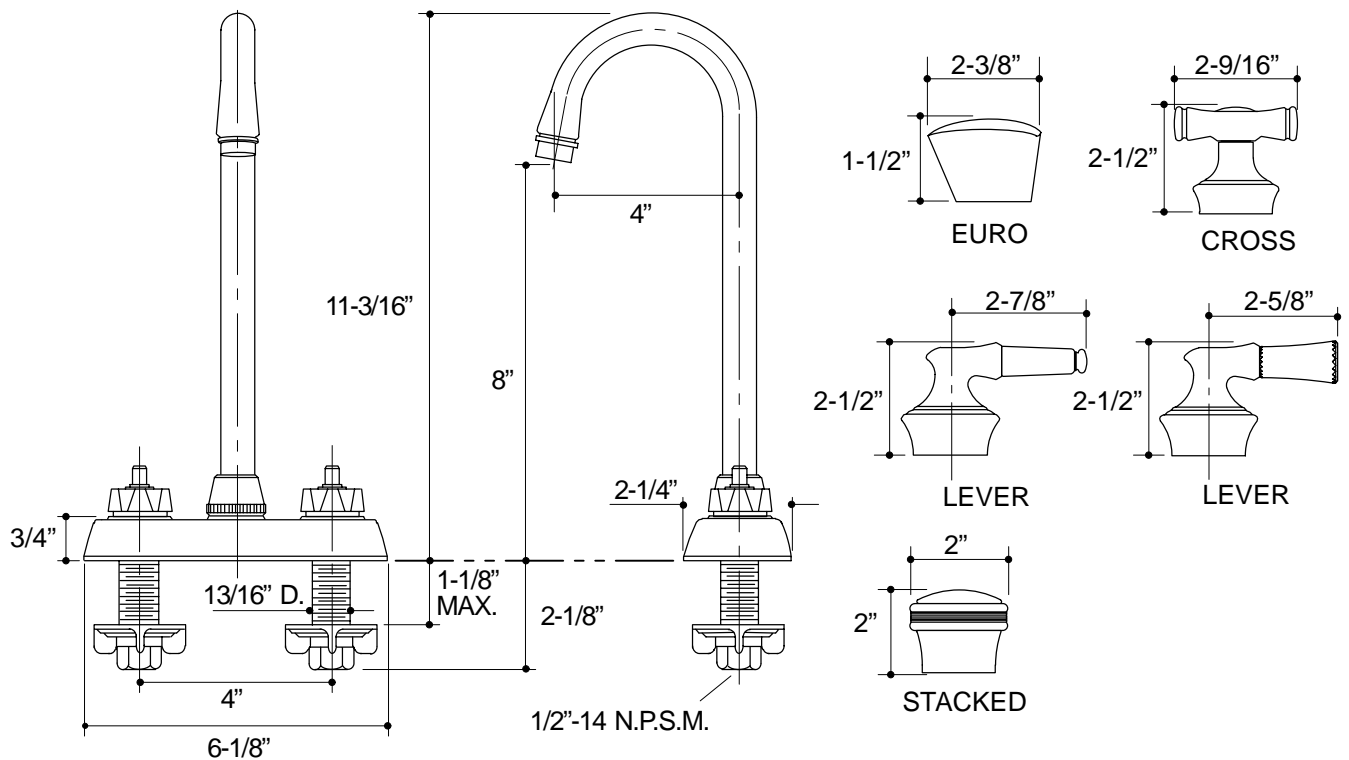

Ordering Information

Applicable product:	
Bar sink base faucet	K-15840-K
Euro handles	K-15850-1
White porcelain cross handles	K-15850-3P
White porcelain cross handles, ©Disney	K-15850-3D
Lever handles:	
with acrylic insert	K-15850-4R
with white porcelain insert	K-15850-4P
with polished chrome insert	K-15850-4M
with polished brass insert	K-15850-4N
Stacked handles:	
with polished chrome insert	K-15850-7M
with polished brass insert	K-15850-7N
ADA Lever and cross handle is ADA compliant	

14

K-15840-K Coralais™ Bar Sink Faucet
111689-1-DA (-)

KOHLER®

NOTES: