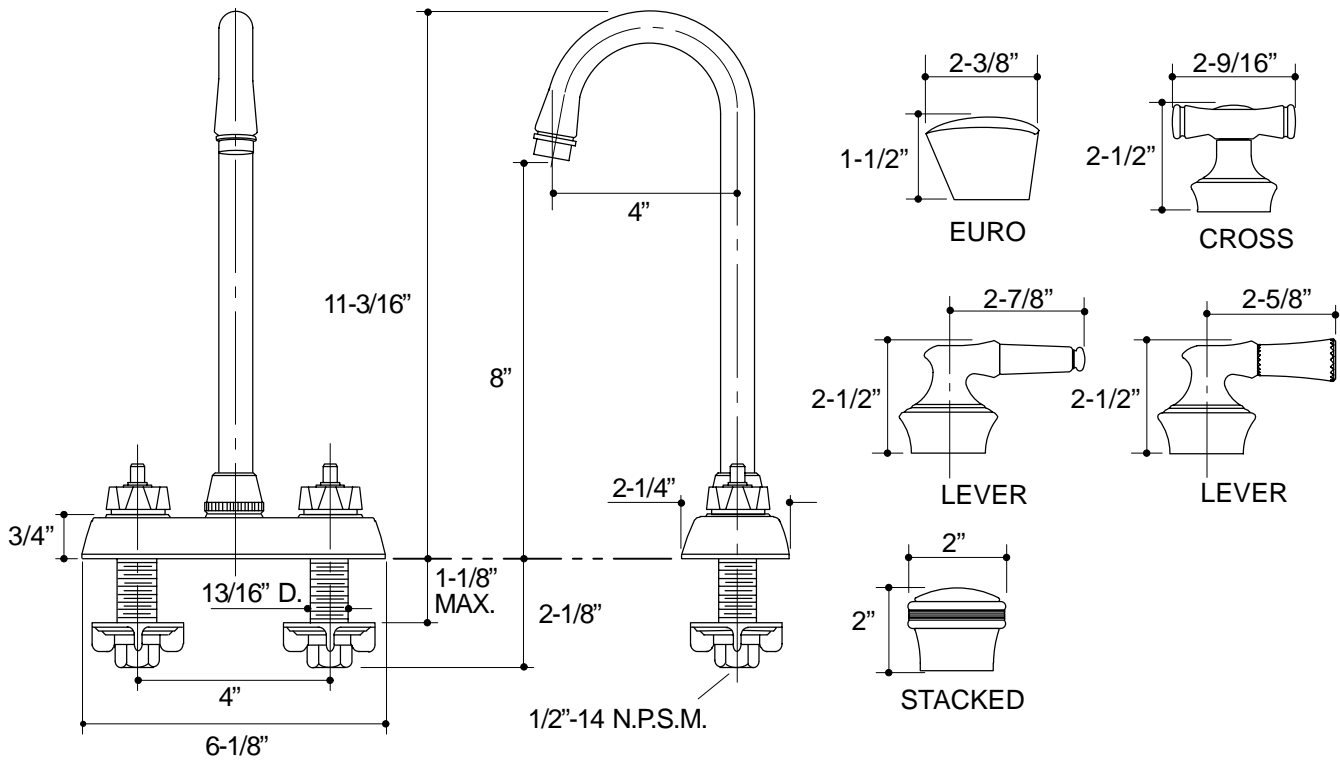

CORALAIS™ DECORATOR SERIES

14

PRODUCT DIAGRAM