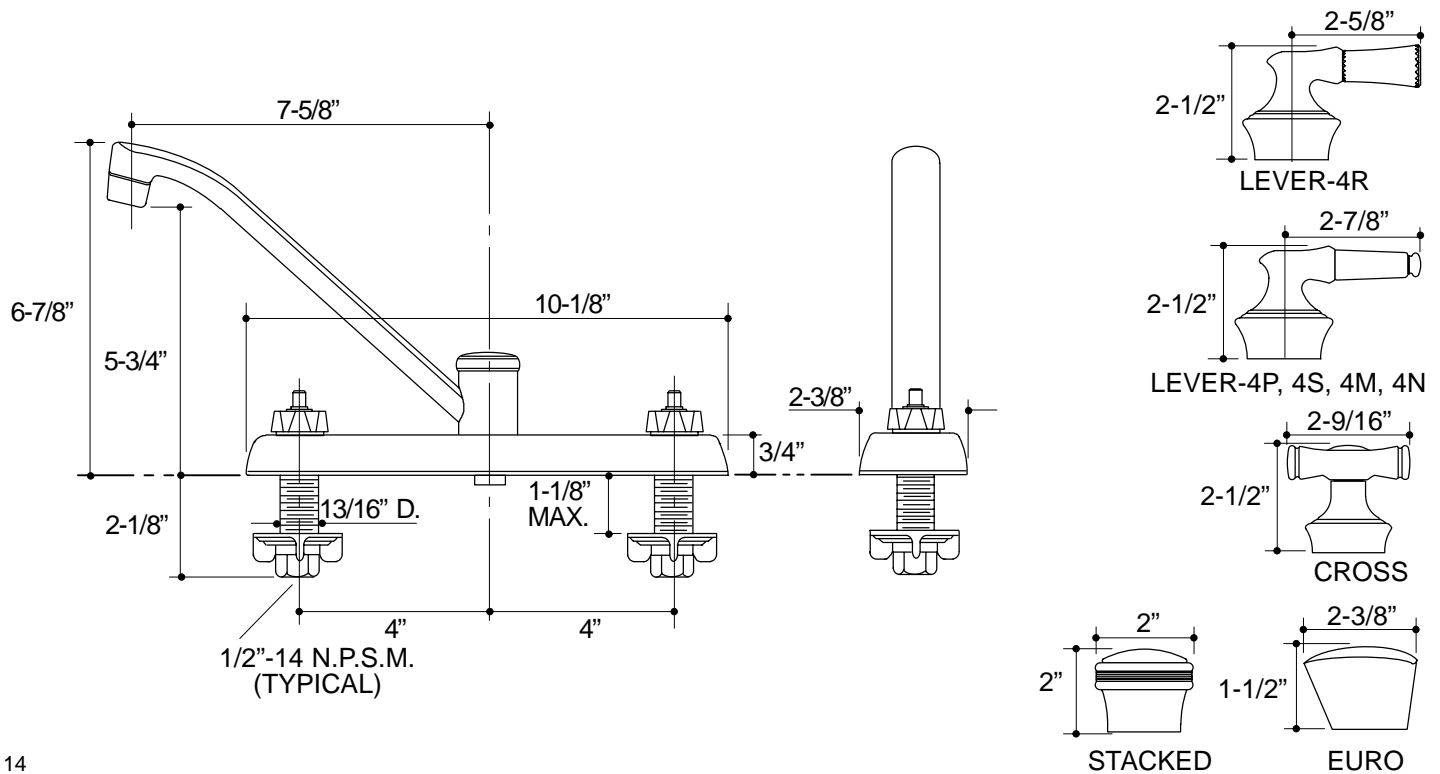

## Ordering Information

Applicable product:	
Sink base faucet	K-15830-K
Euro handles	K-15850-1
White porcelain cross handles	K-15850-3P
White porcelain cross handles, ©Disney	K-15850-3D
Lever handles:	
with acrylic insert	K-15850-4R
with white porcelain insert	K-15850-4P
with polished chrome insert	K-15850-4M
with polished brass insert	K-15850-4N
Stacked handles:	
with polished chrome insert	K-15850-7M
with polished brass insert	K-15850-7N
<b>ADA</b> Lever and cross handle is ADA compliant	

14

**K-15830-K** Coralais™ Sink Faucet  
111690-1-DA (-)

**KOHLER®**

**NOTES:**