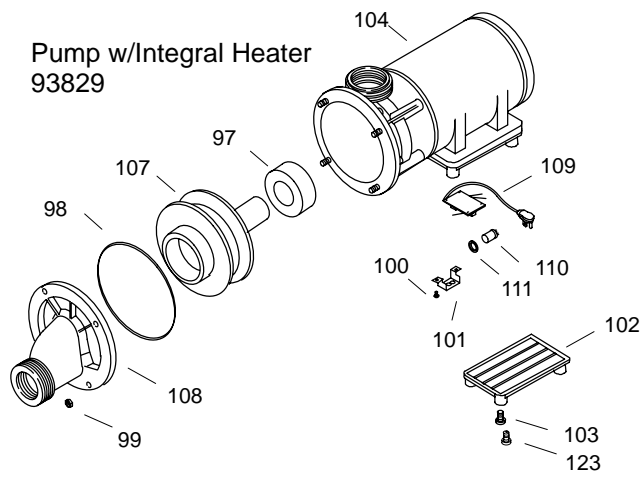

500460
Control Assy

94260-AA
Control Assy

**Finish/color code must be specified when ordering.