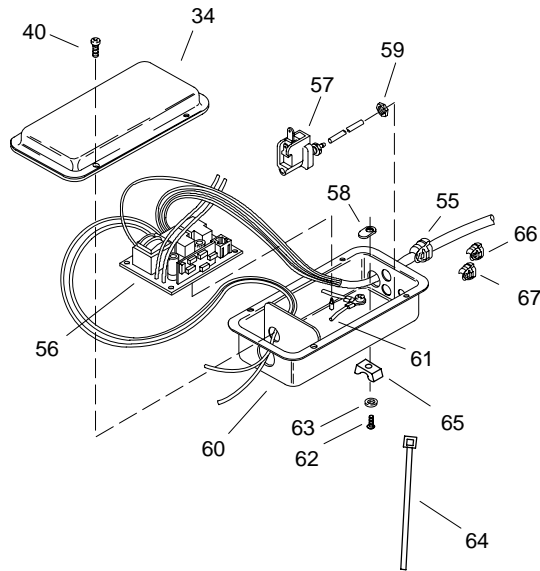

**Finish/color code must be specified when ordering.