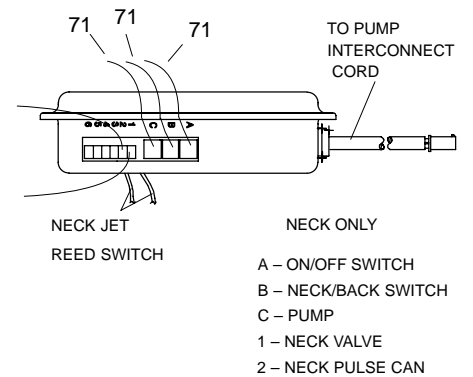

Auxiliary Control Diagram

**Finish/color code must be specified when ordering.