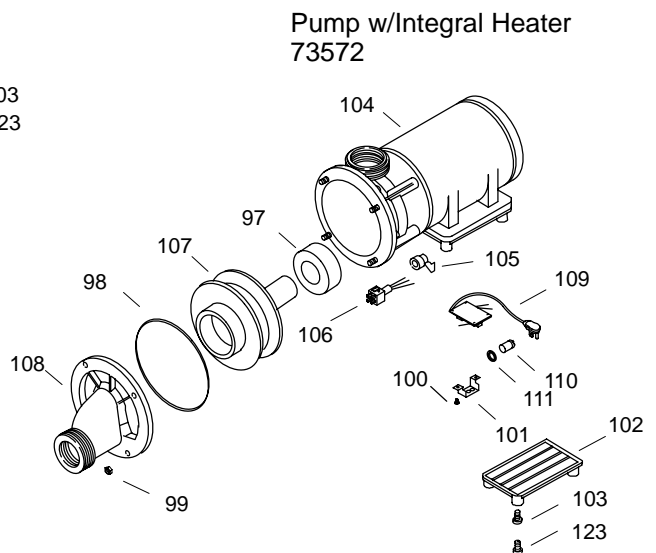

Auxiliary Control Diagram

**Finish/color code must be specified when ordering.