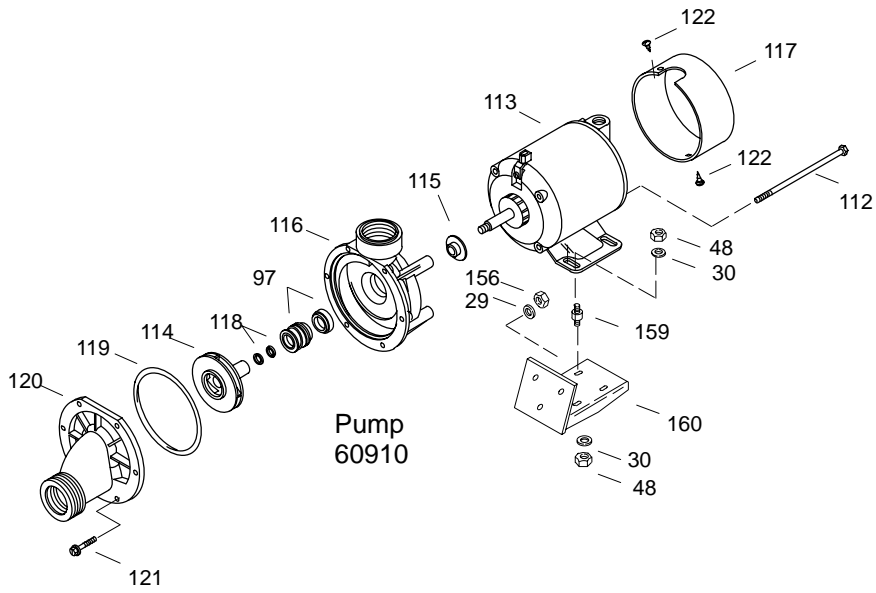

**Finish/color code must be specified when ordering.