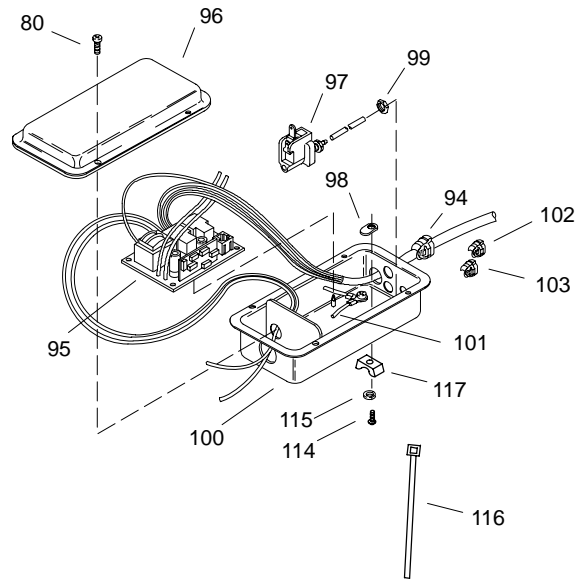

**Finish/color code must be specified when ordering.