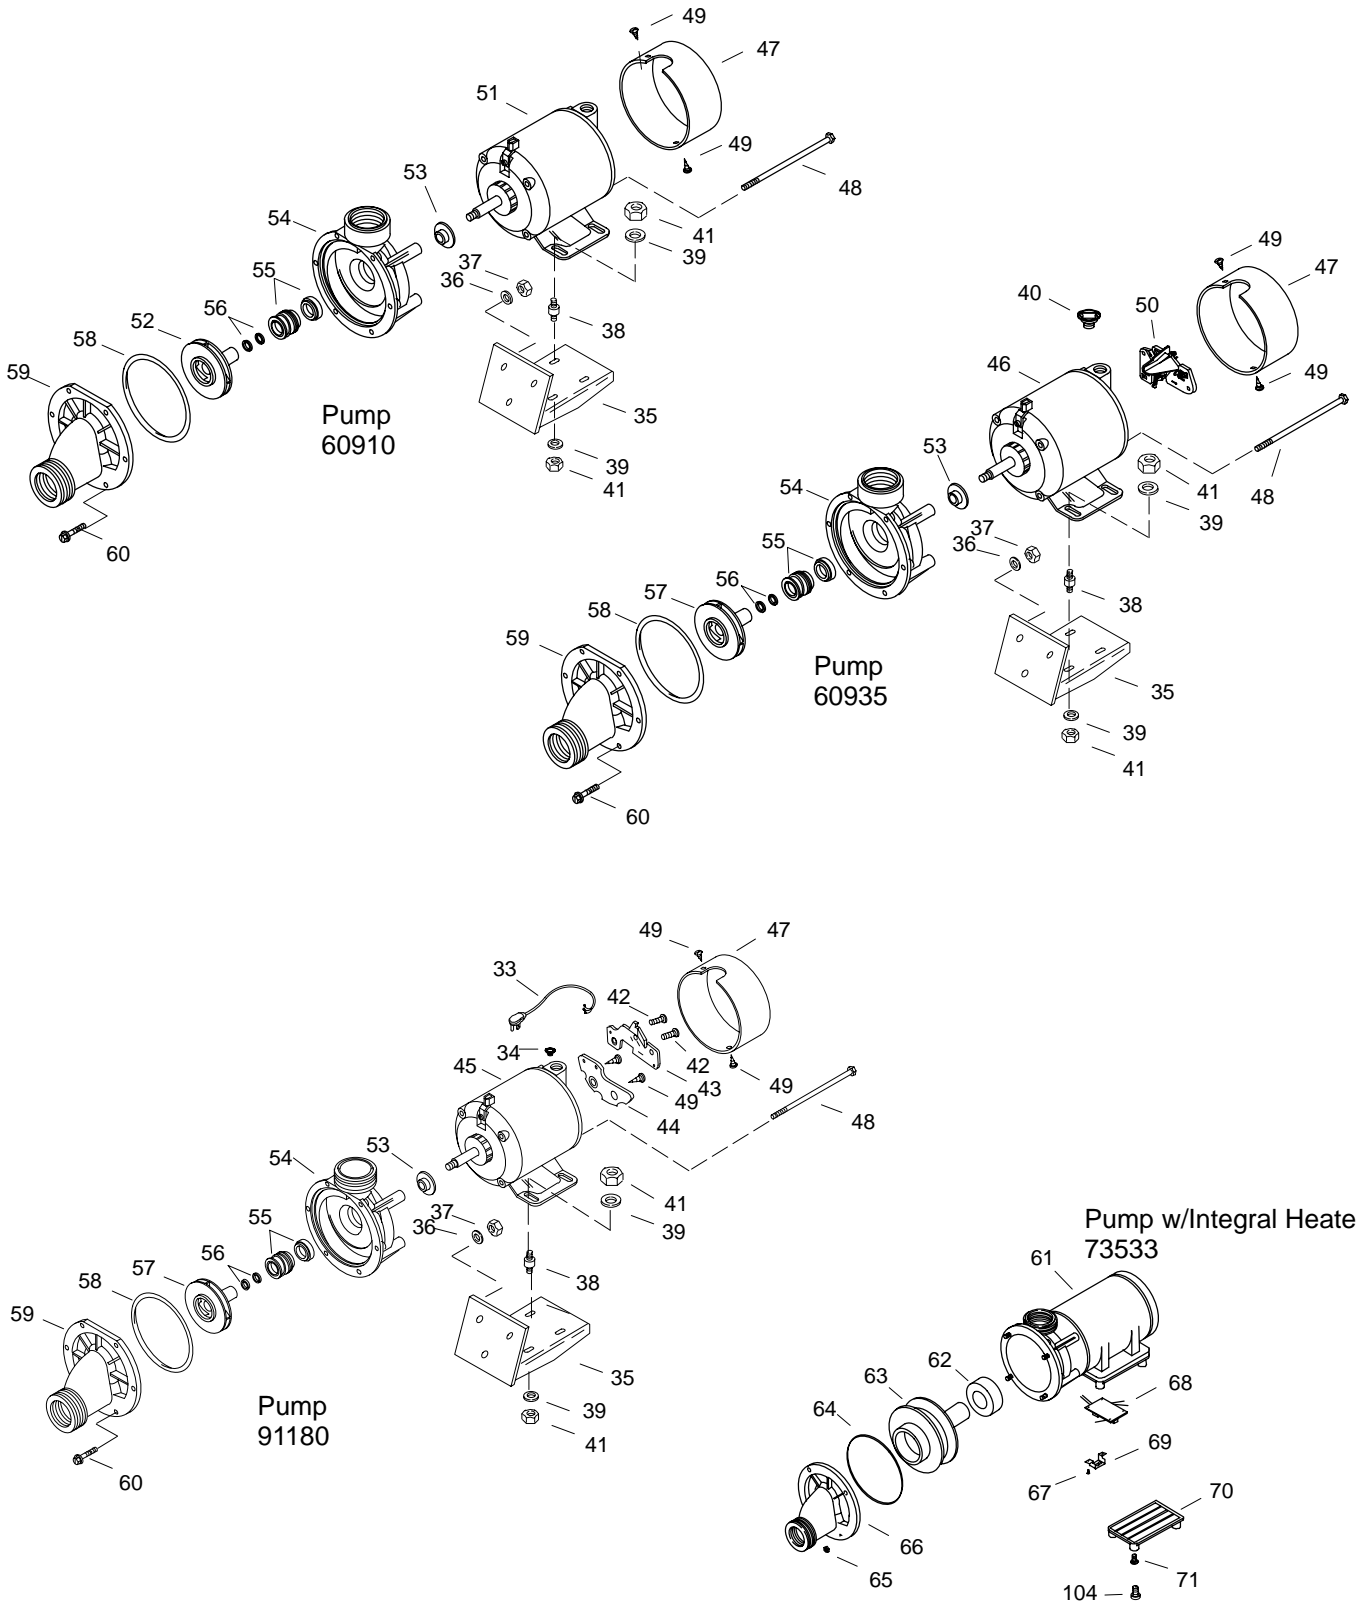

500460
Control Assy

500457
Control Kit

**Finish/color code must be specified when ordering.