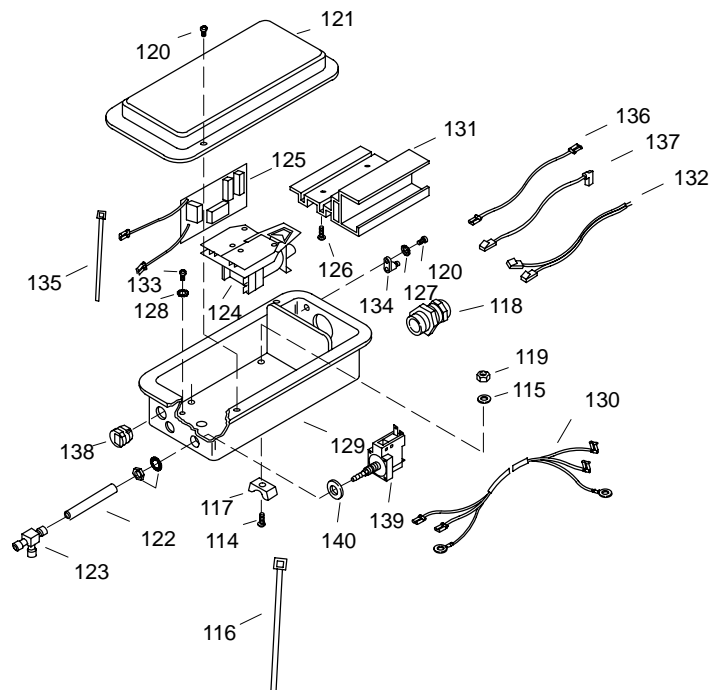

**Finish/color code must be specified when ordering.