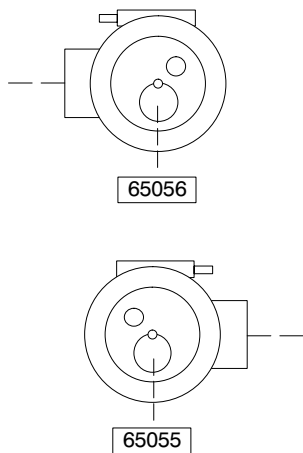

ORIENTATION
DETAILS

Suction Assy for Pump 60910