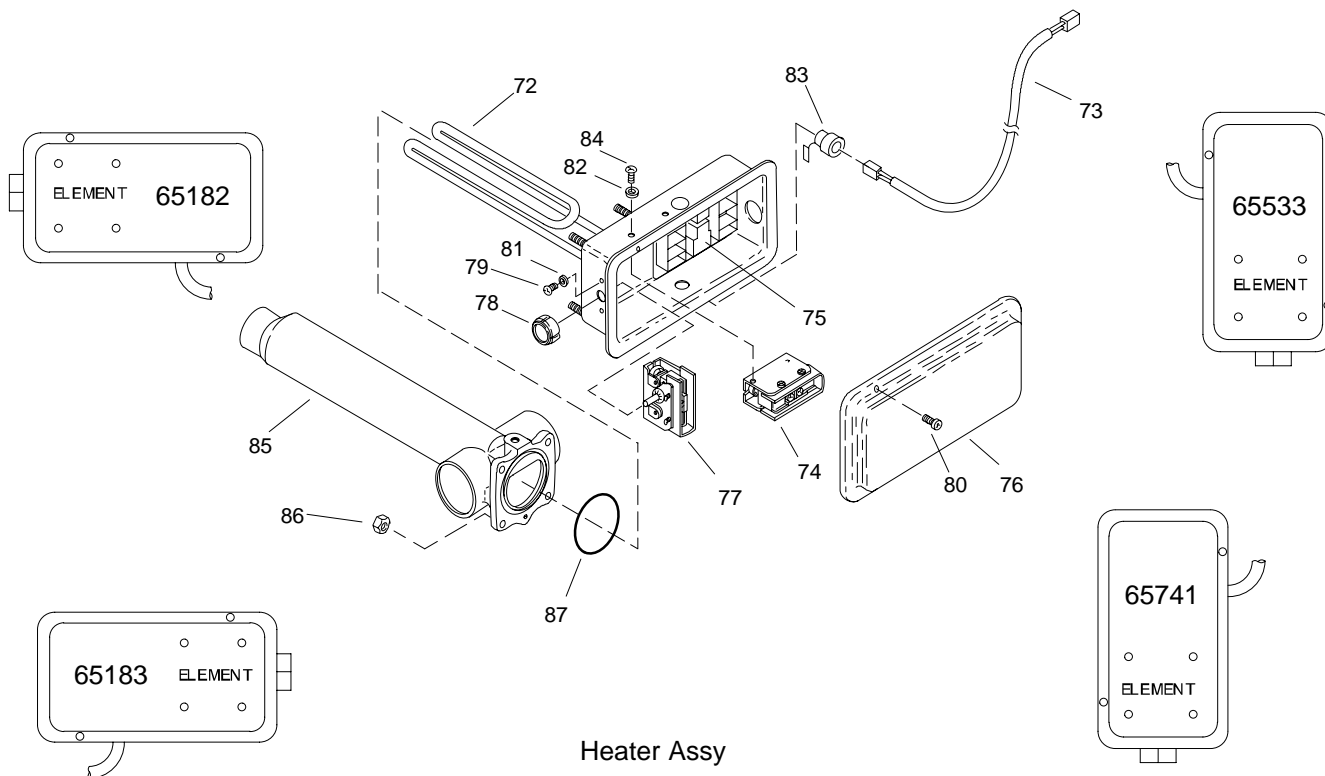

Heater Assy

**Finish/color code must be specified when ordering.