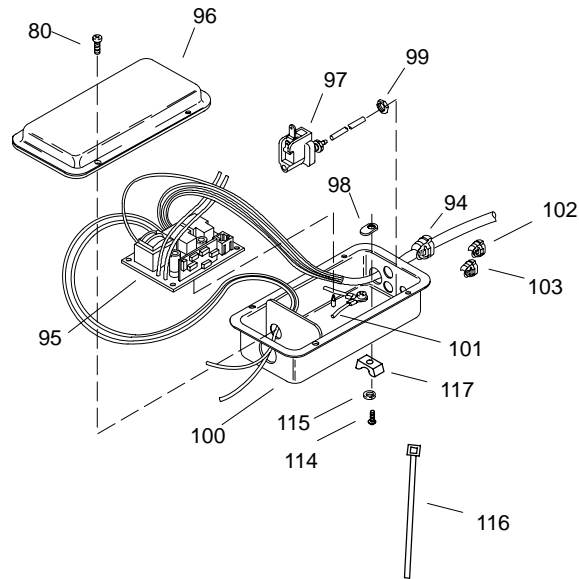

**Finish/color code must be specified when ordering.