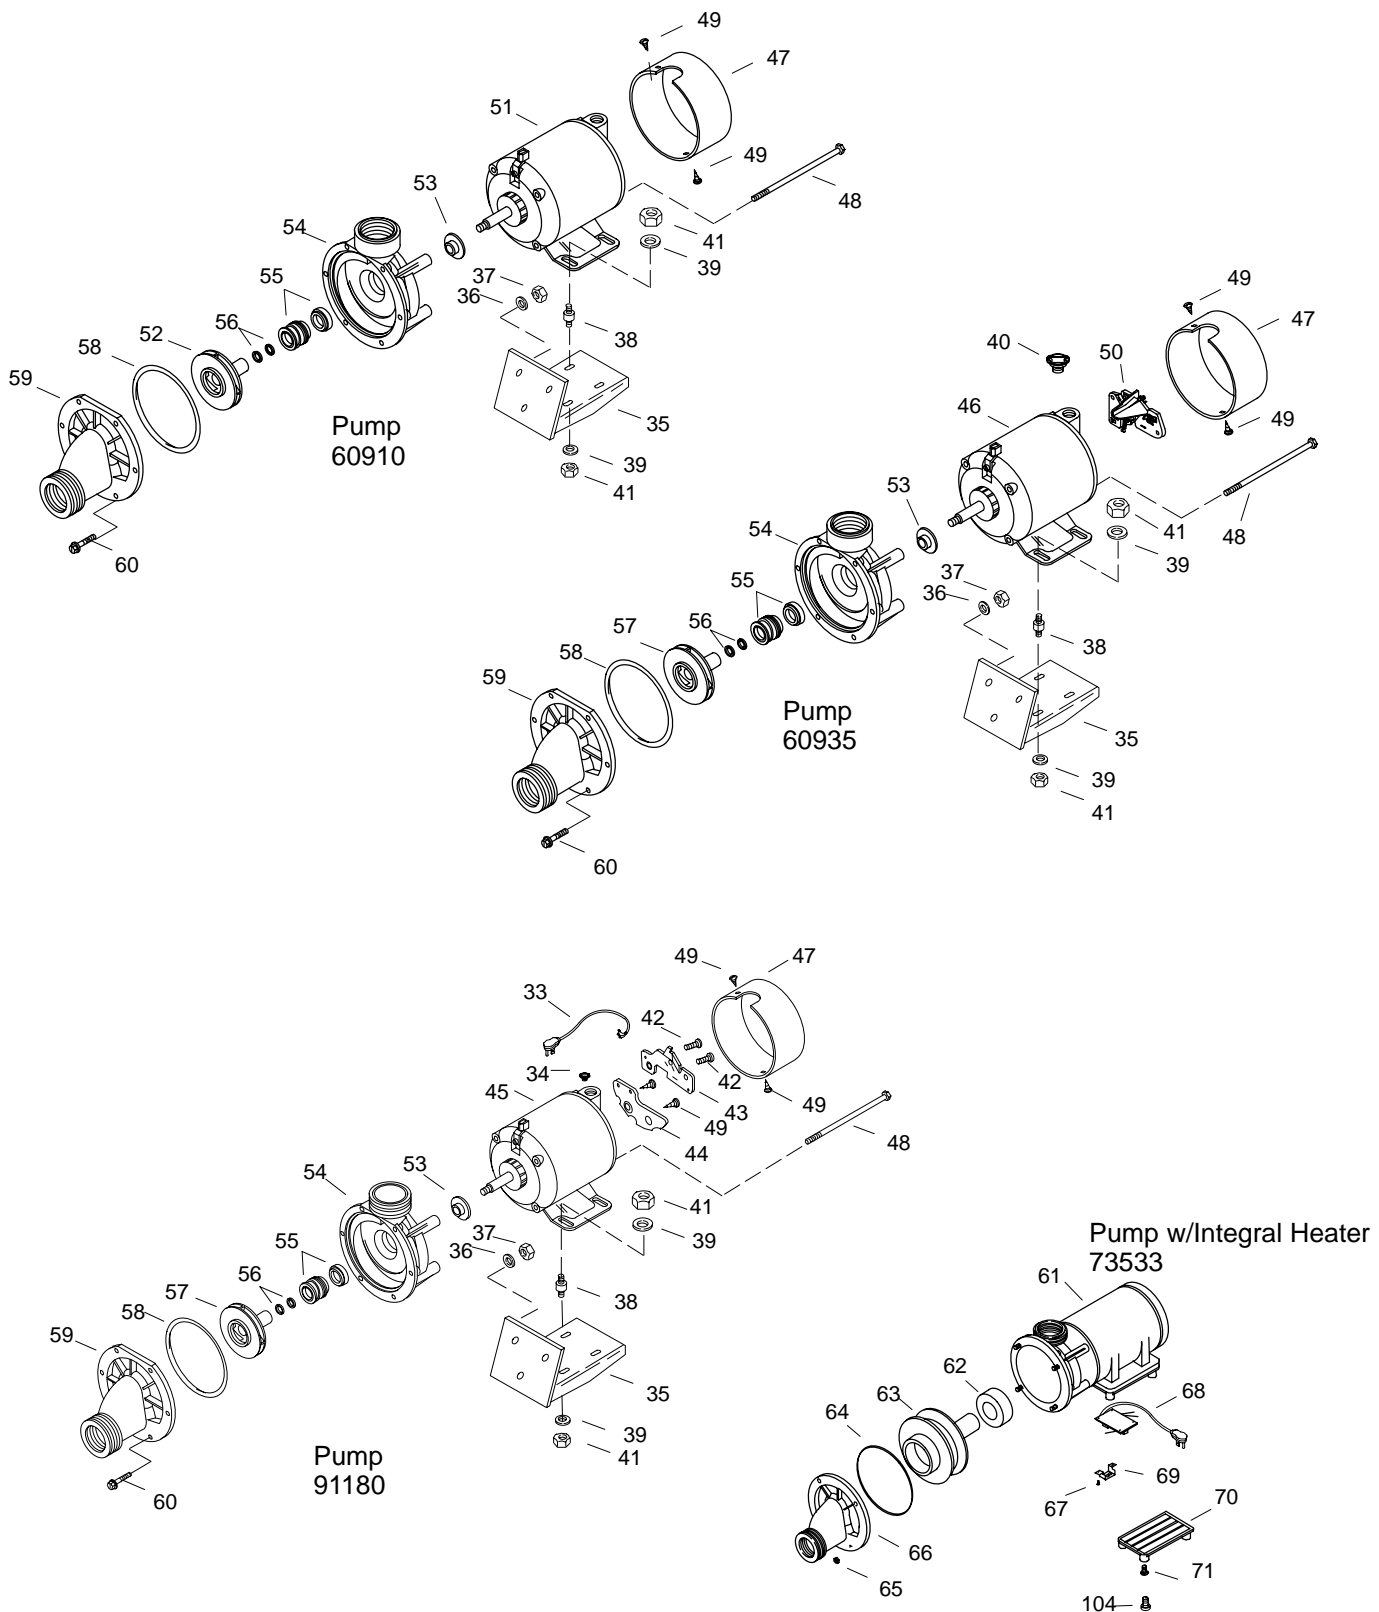

500460
Control Assy

500457
Control Kit

**Finish/color code must be specified when ordering.