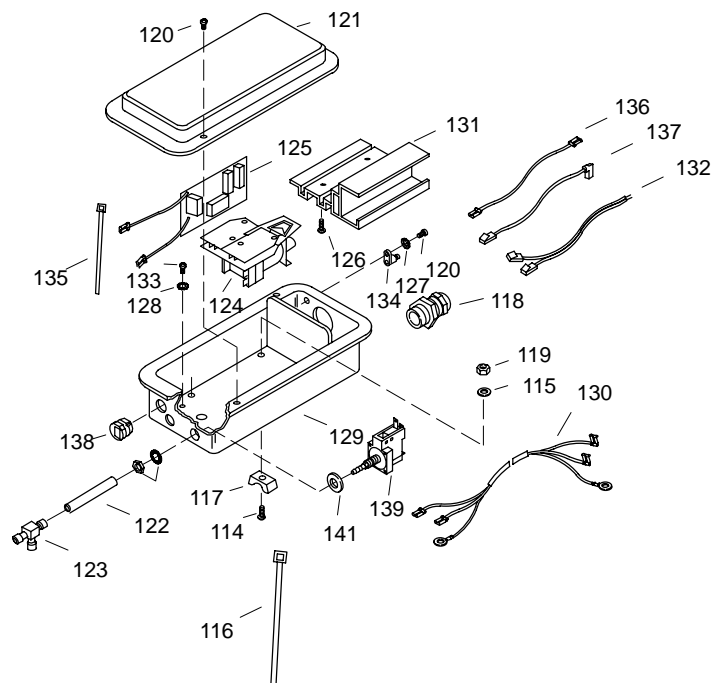

**Finish/color code must be specified when ordering.