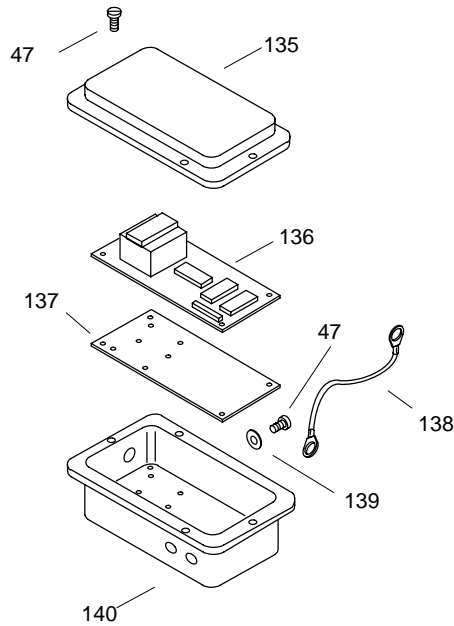

****Finish/color code must be specified when ordering.**

****Finish/color code must be specified when ordering.**

500460
Control Assy

94260-AA
Control Assy

Auxiliary Control Diagram

****Finish/color code must be specified when ordering.**

**Finish/color code must be specified when ordering.

SERVICE PARTS

ITEM	PART NO.	DESCRIPTION
139	61776	Washer
140	94407	Box
141	73598	Screw
142	73594	Motor Assy
143	73596	Seal
144	73593	Body
145	73597	Plate
146	93411	Bracket
147	97146	Screw
148	93325	Cannister
149	93326	Rotor
150	97143	O-Ring
151	91930	Shaft Assy
152	92024	Spacer
153	94403	Motor
154	97145	Screw
155	60557	Elbow
156	91820	Sleeve
157	91819	Grommet
158	94307	Connector
159	94405	Screw
160	60559	Elbow
161	94269	Mounting Plate
162	95045	Screw
163	73504	Adapter Base