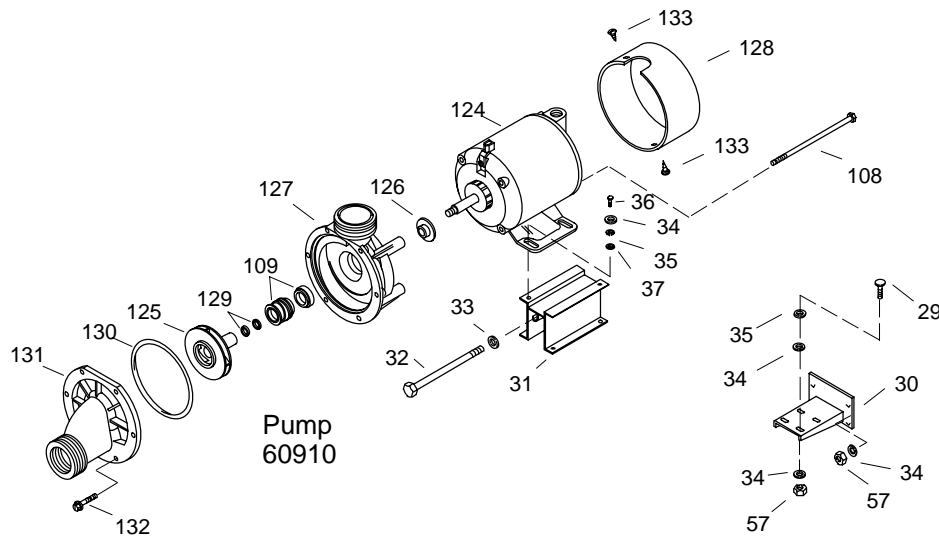

**Finish/color code must be specified when ordering.