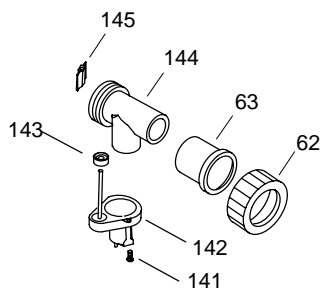

Variable Flow Valve Assy
73592

**Finish/color code must be specified when ordering.