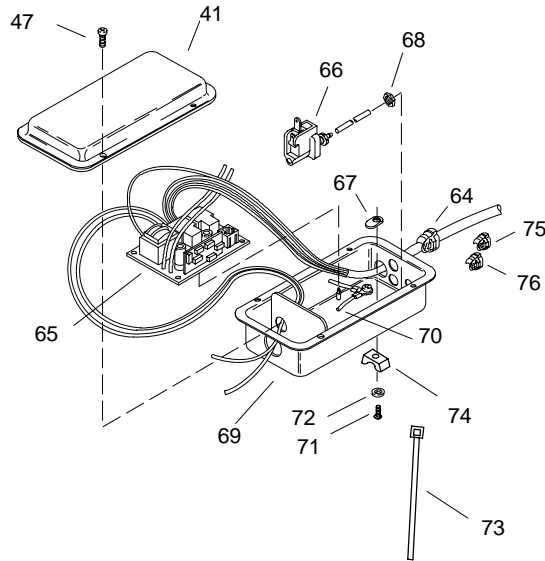

**Finish/color code must be specified when ordering.