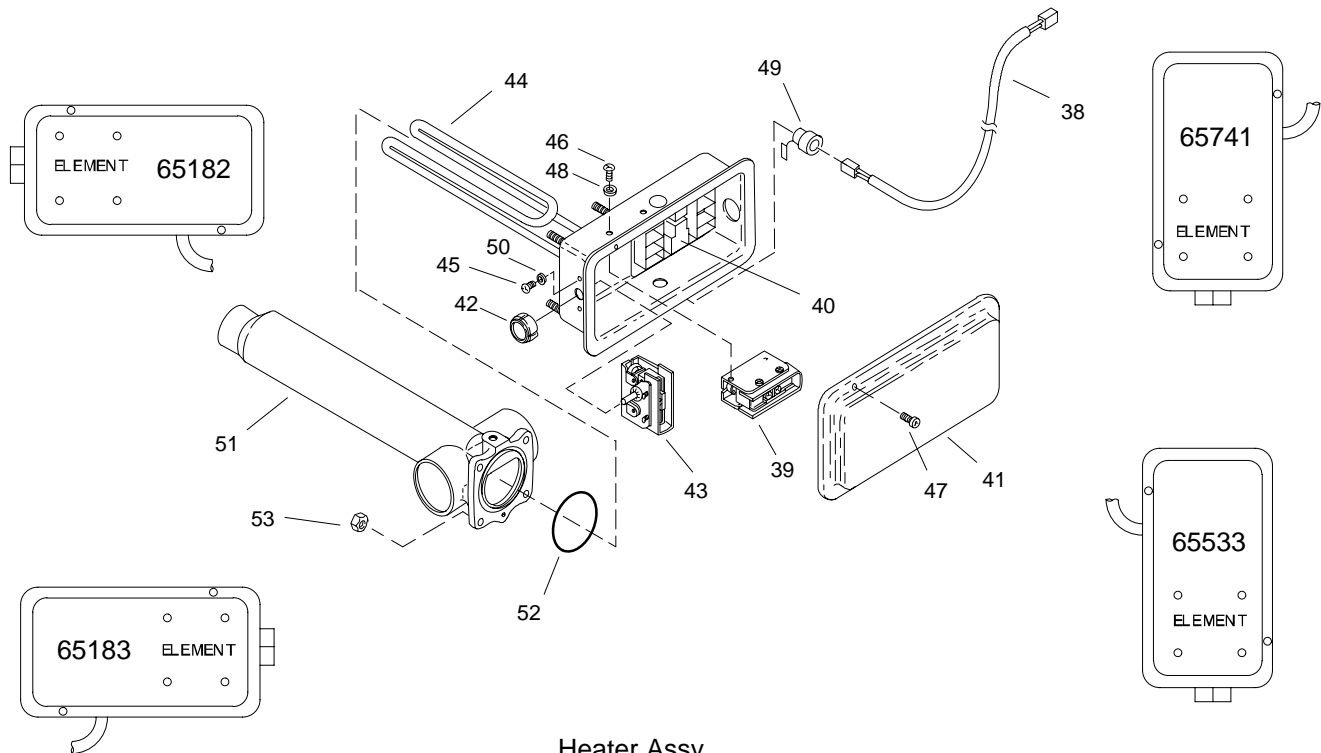

Shut-Off Valve Assy
94275

Heater Assy

**Finish/color code must be specified when ordering.