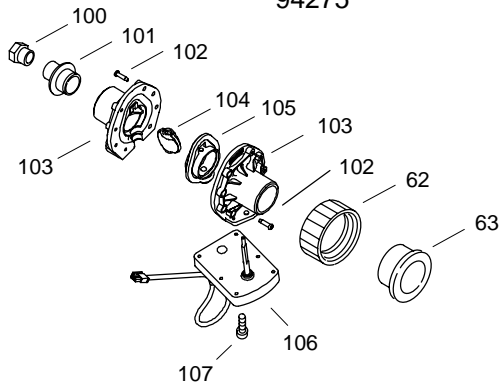

Heater Assy

Shut-Off Valve Assy
94275