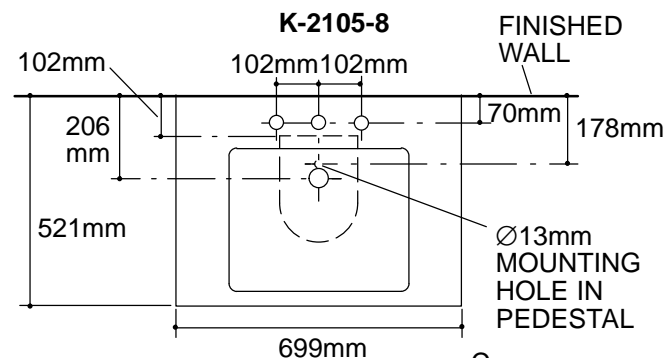

## Ordering Information

Applicable product:		
203mm centers lavatory	K-2105-8	shown
102mm centers lavatory	K-2105-4	not shown
Single-hole lavatory	K-2105-1	not shown
Accessories/hardware:		
Lavatory supplies, 3/8" pr.	K-7605-P	recommended

## Product Information

Fixture*:		basin area	water depth
Lavatory		457 x 356mm	117mm
Outlet	Ø44mm		
* Approximate measurements for comparison only.			

Holes	<b>K-2105-4</b>	<b>K-2105-8</b>	<b>K-2105-1</b>
Spout	Ø30mm	Ø30mm	Ø30mm
Faucet	Ø30mm	Ø35mm	

Included Components:	
Lavatory basin, 203mm centers	K-2106-8
Lavatory basin, 102mm centers	K-2106-4
Lavatory basin, single-hole	K-2106-1
Pedestal	K-2107
Pedestal accessory pack	52204
Rubber pads	63069

<b>Roughing-In Notes</b>
Fixture dimensions are nominal and conform to tolerances in ASME Standard A112.19.2M.
(T) Pop-up drain 346mm.
(S) 279mm (Based on 305mm riser which may require cutting).

**K-2105** Pillow Talk™ Lavatory  
112002-1M-BA (-)