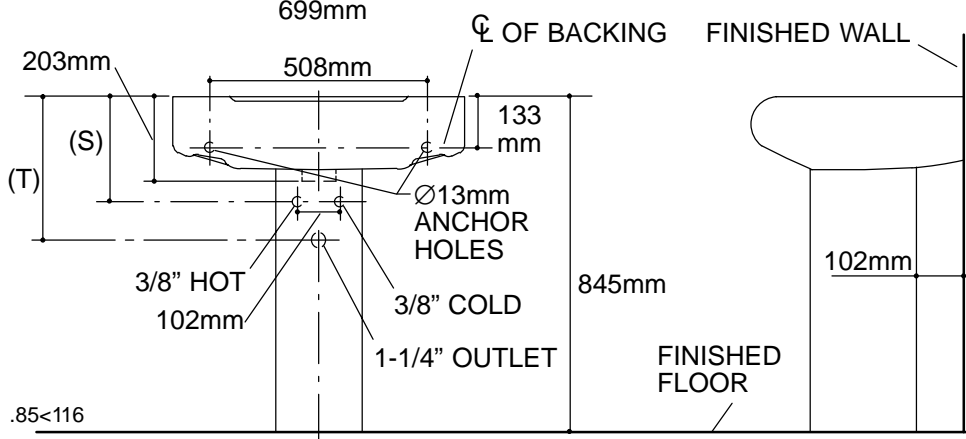

## Ordering Information

Applicable product:		
203mm centers lavatory	K-2105-8	shown
102mm centers lavatory	K-2105-4	not shown
Single-hole lavatory	K-2105-1	not shown
Accessories/hardware:		
Lavatory supplies, 3/8" pr.	K-7605-P	recommended

## Product Information

Fixture*:		basin area	water depth
Lavatory		457 x 356mm	117mm
Outlet	Ø44mm		
* Approximate measurements for comparison only.			

Holes	<b>K-2105-4</b>	<b>K-2105-8</b>	<b>K-2105-1</b>
Spout	Ø30mm	Ø30mm	Ø30mm
Faucet	Ø30mm	Ø35mm	

Included Components:	
Lavatory basin, 203mm centers	K-2106-8
Lavatory basin, 102mm centers	K-2106-4
Lavatory basin, single-hole	K-2106-1
Pedestal	K-2107
Pedestal accessory pack	52204
Rubber pads	63069

<b>Roughing-In Notes</b>
Fixture dimensions are nominal and conform to tolerances in ASME Standard A112.19.2M.
(T) Pop-up drain 346mm.
(S) 279mm (Based on 305mm riser which may require cutting).

**K-2105** Pillow Talk™ Lavatory  
112002-1M-BA (-)