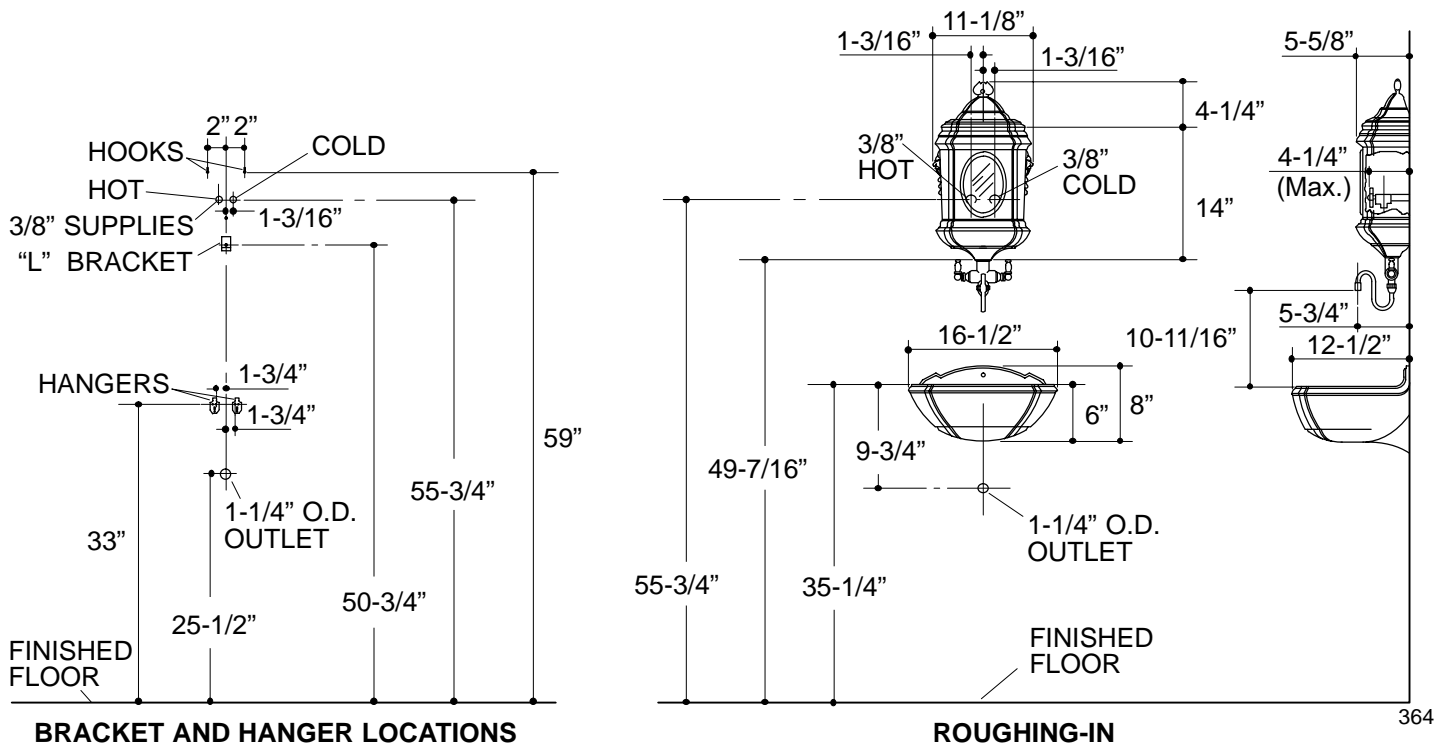

WALL-MOUNT LAVATORY AND CISTERN

K-2206, K-2207

FEATURES

- 16-1/2" x 12-1/2" (lavatory)
- 11-1/8" x 5-5/8" (cistern)
- White earthenware
- Wall-mount
- Lavatory includes mounting hardware, polished brass "P" trap and drain
- Cistern includes a polished brass faucet with ceramic valves and wood handles, 3/8" lav supplies with stops, oval mirror, and mounting hardware
- Lavatory and cistern function as a set. Both must be purchased

CODES/STANDARDS APPLICABLE

Specified model meets or exceeds the following:

- None applicable

COLORS/FINISHES

- 0 White

SPECIFIED MODEL:

Model	Description	Colors/Finishes
K-2206	Wall-mount lavatory	<input type="checkbox"/> 0 White
K-2207	Wall-mount cistern	<input type="checkbox"/> 0 White

PRODUCT SPECIFICATION:

The wall-mount lavatory shall be 16-1/2" in length, and 12-1/2" in width. The wall-mount cistern shall be 11-1/8" in length and 5-5/8" in width. Lavatory and cistern shall be made of white earthenware. Lavatory shall include mounting hardware, polished brass "P" trap and drain. Cistern shall include a polished brass faucet with ceramic valves and wood handles, 3/8" lav supplies with stops, an oval mirror, and mounting hardware. Lavatory and cistern shall be Kohler Models K-2206-_____ and K-2207-_____.

PORTRAIT™

PRODUCT INFORMATION

Fixture*:		basin area	water depth
Lavatory		13" x 9"	2-3/4"
Outlet	1-7/8" D.		
* Approximate measurements for comparison only.			

PRODUCT DIAGRAM