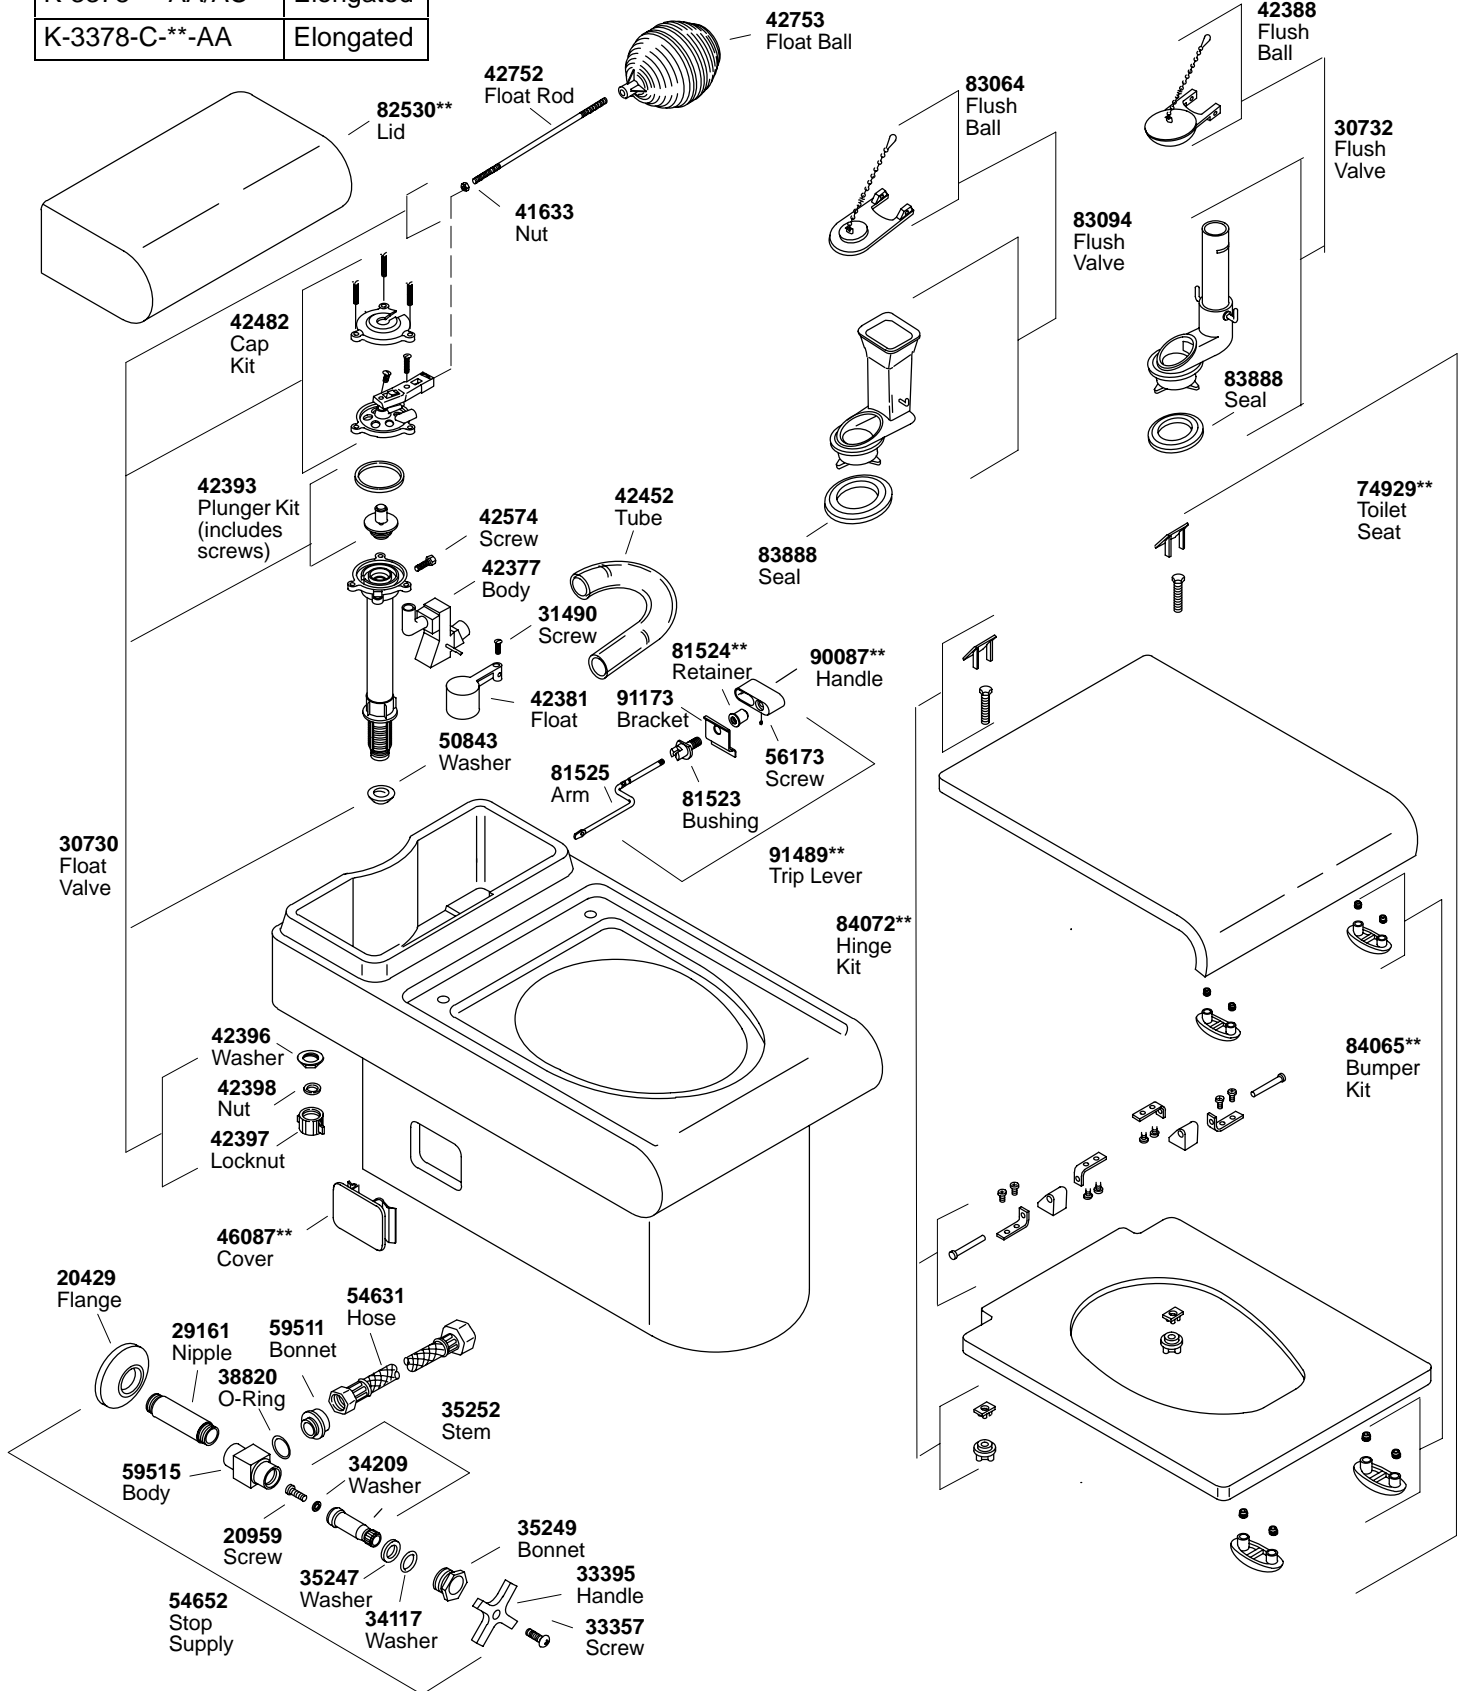

K#	Bowl
K-3378-**-AA/AC	Elongated
K-3378-C-**-AA	Elongated

**Finish/color code must be specified when ordering.