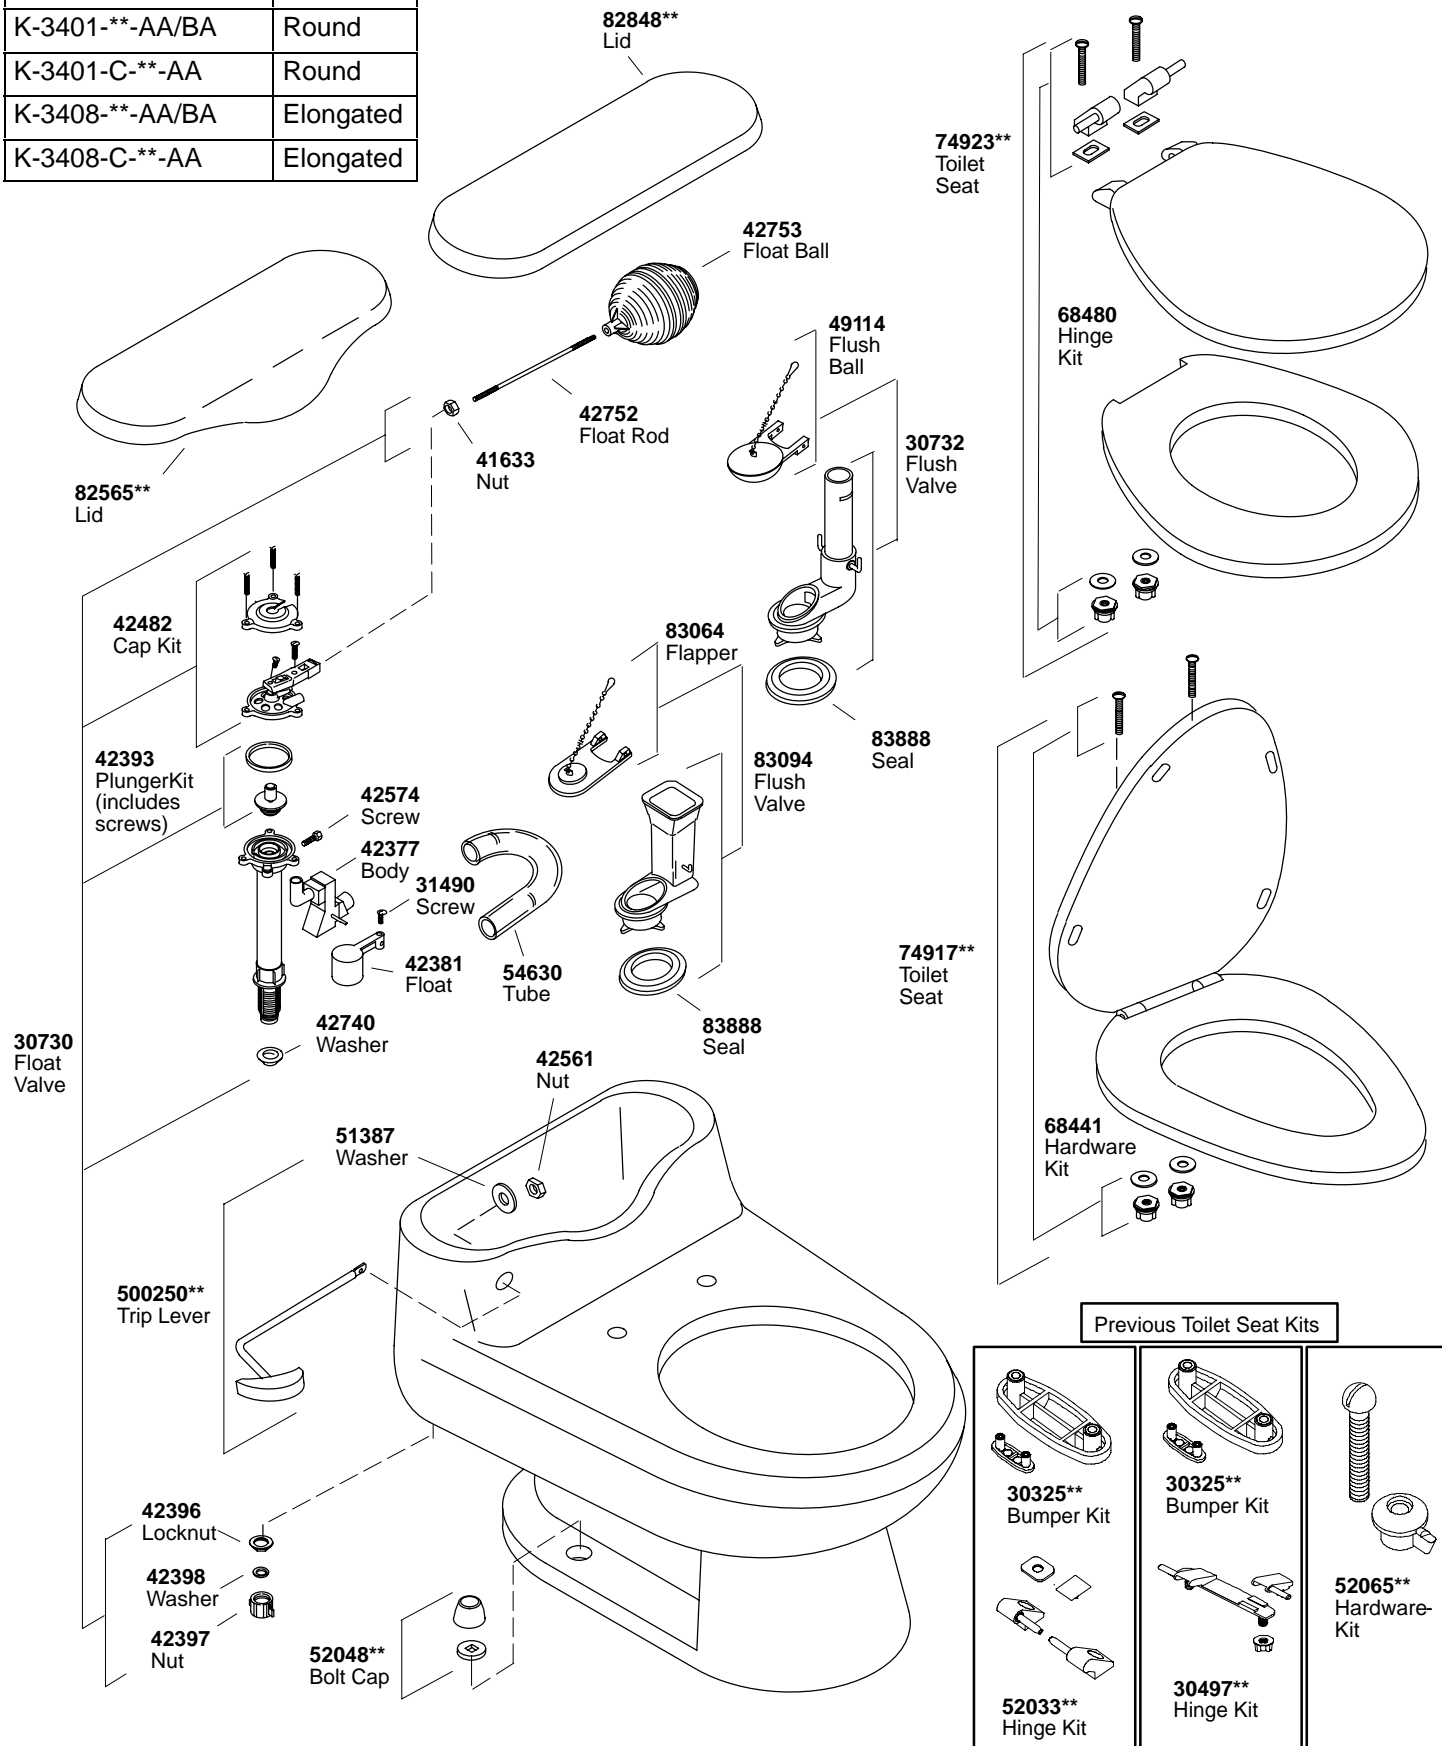

K#	Bowl
K-3401-**-AA/BA	Round
K-3401-C-**-AA	Round
K-3408-**-AA/BA	Elongated
K-3408-C-**-AA	Elongated

Previous Toilet Seat Kits

\*\*Finish/color code must be specified when ordering.