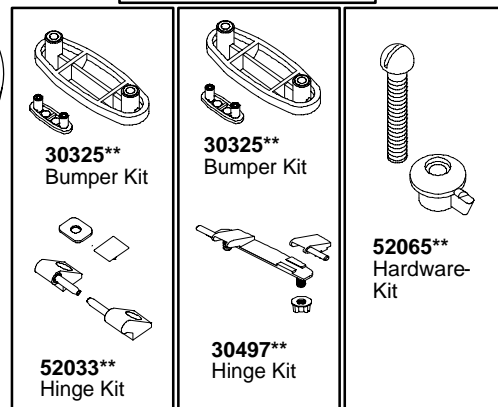

K#	Bowl
K-3401-**-AA/BA	Round
K-3401-C-**-AA	Round
K-3408-**-AA/BA	Elongated
K-3408-C-**-AA	Elongated

Previous Toilet Seat Kits

\*\*Finish/color code must be specified when ordering.