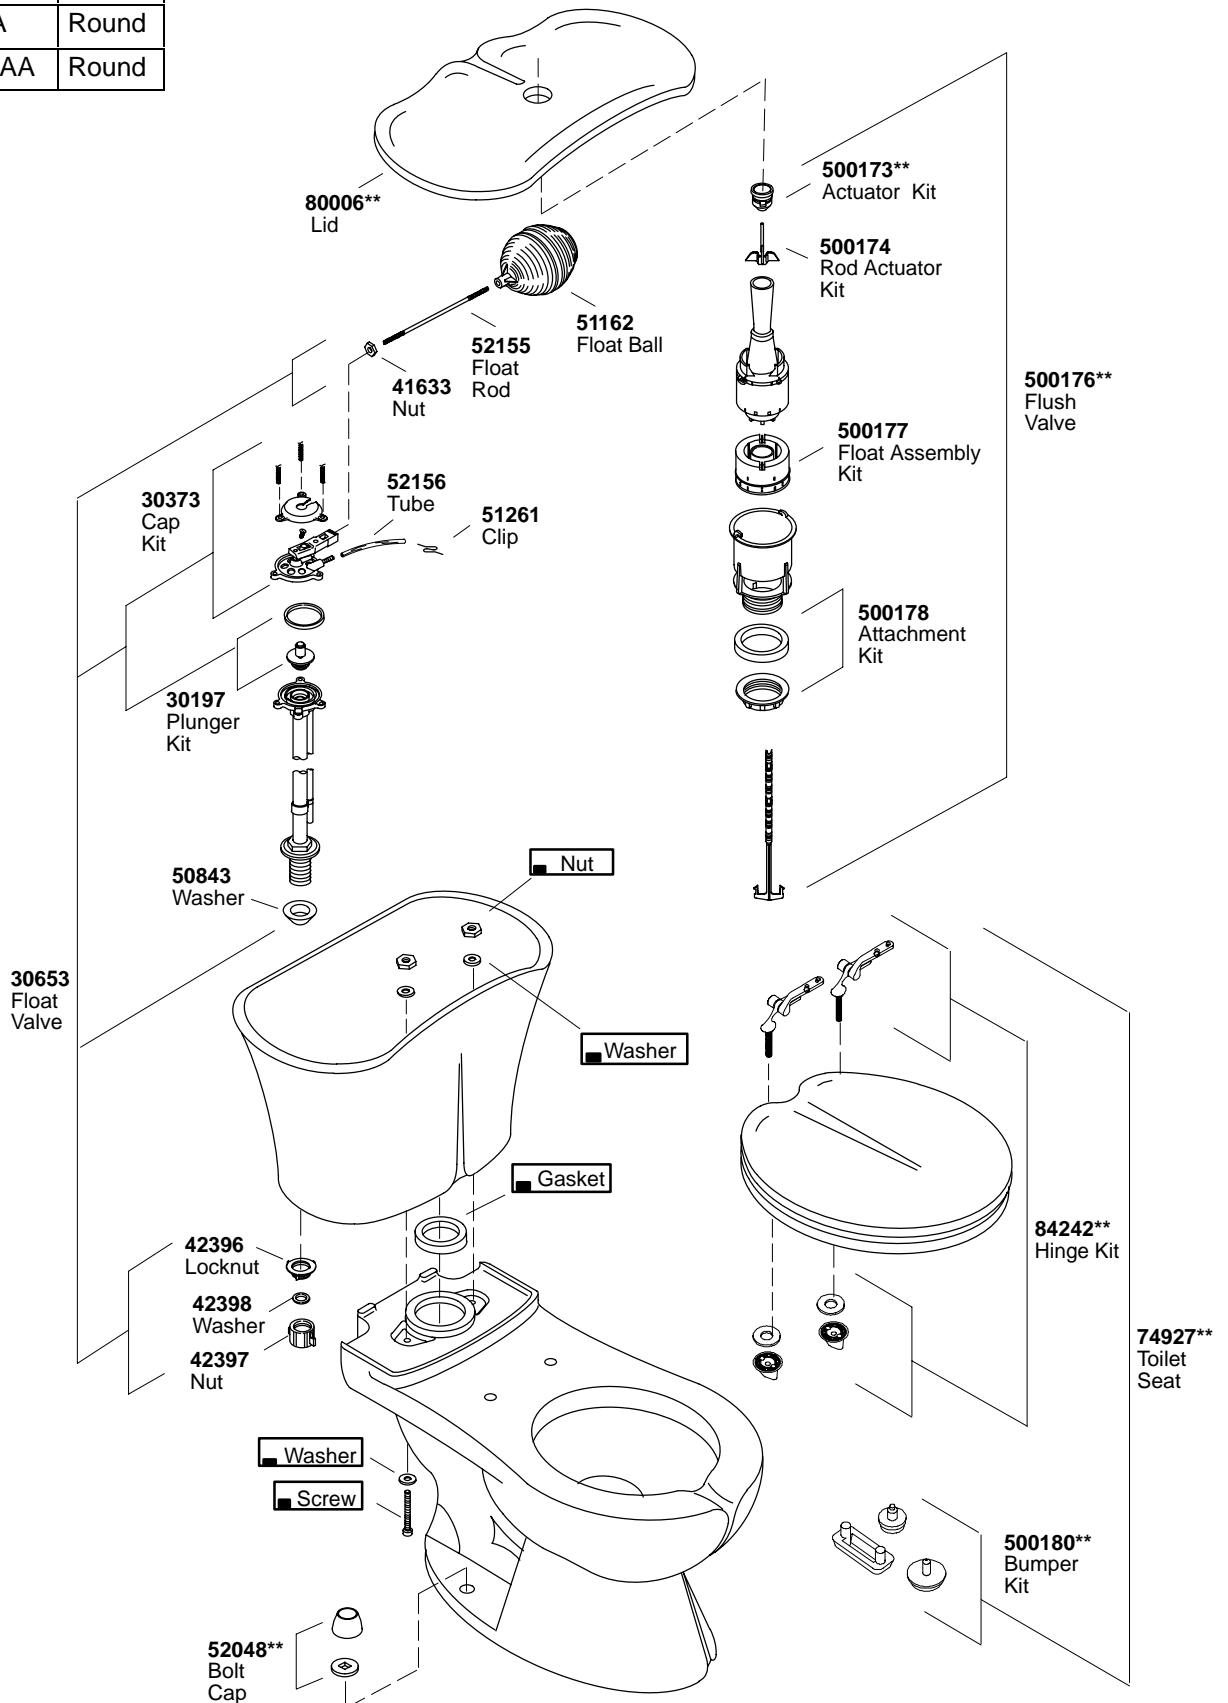

K#	Bowl
K-3417-**-AA	Round
K-3417-C-**-AA	Round

500179 Hardware Kit Consists of:
Nut (2 ea.), **Washer** (2 ea.), **Gasket** (1ea.), **Washer** (4 ea.), **Screw** (2 ea.)

****Finish/color code must be specified when ordering.**