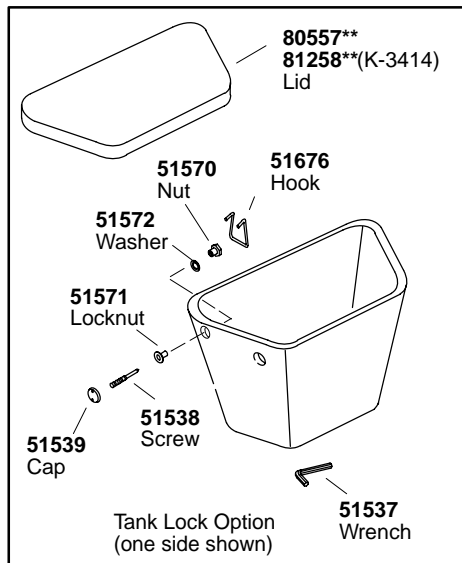

K#	Bowl	Insulated	Tank Cover Locks
K-3407-**-AA	Elongated		
K-3407-T**-AA	Elongated		X
K-3407-U**-AA	Elongated	X	
K-3407-UT**-AA	Elongated	X	X
K-3414-**-AA	Round		
K-3414-T**-AA	Round		X
K-3414-U**-AA	Round	X	
K-3414-UT**-AA	Round	X	X
K-3420-**-AA/AB/AC	Elongated		
K-3420-T**-AA/AB/AC	Elongated		X
K-3420-U**-AA/AB/AC	Elongated	X	
K-3420-UT**-AA/AB/AC	Elongated	X	X
K-3421-**-AA/AB/AC	Round		
K-3421-T**-AA/AB/AC	Round		X
K-3421-U**-AA/AB/AC	Round	X	
K-3421-UT**-AA/AB/AC	Round	X	X
K-3428-**-AA	Elongated		

30419 Hardware Kit Consists of:
51624 (3 ea.), **32572** (3 ea.), **51533** (3ea.)

**Finish/color code must be specified when ordering.