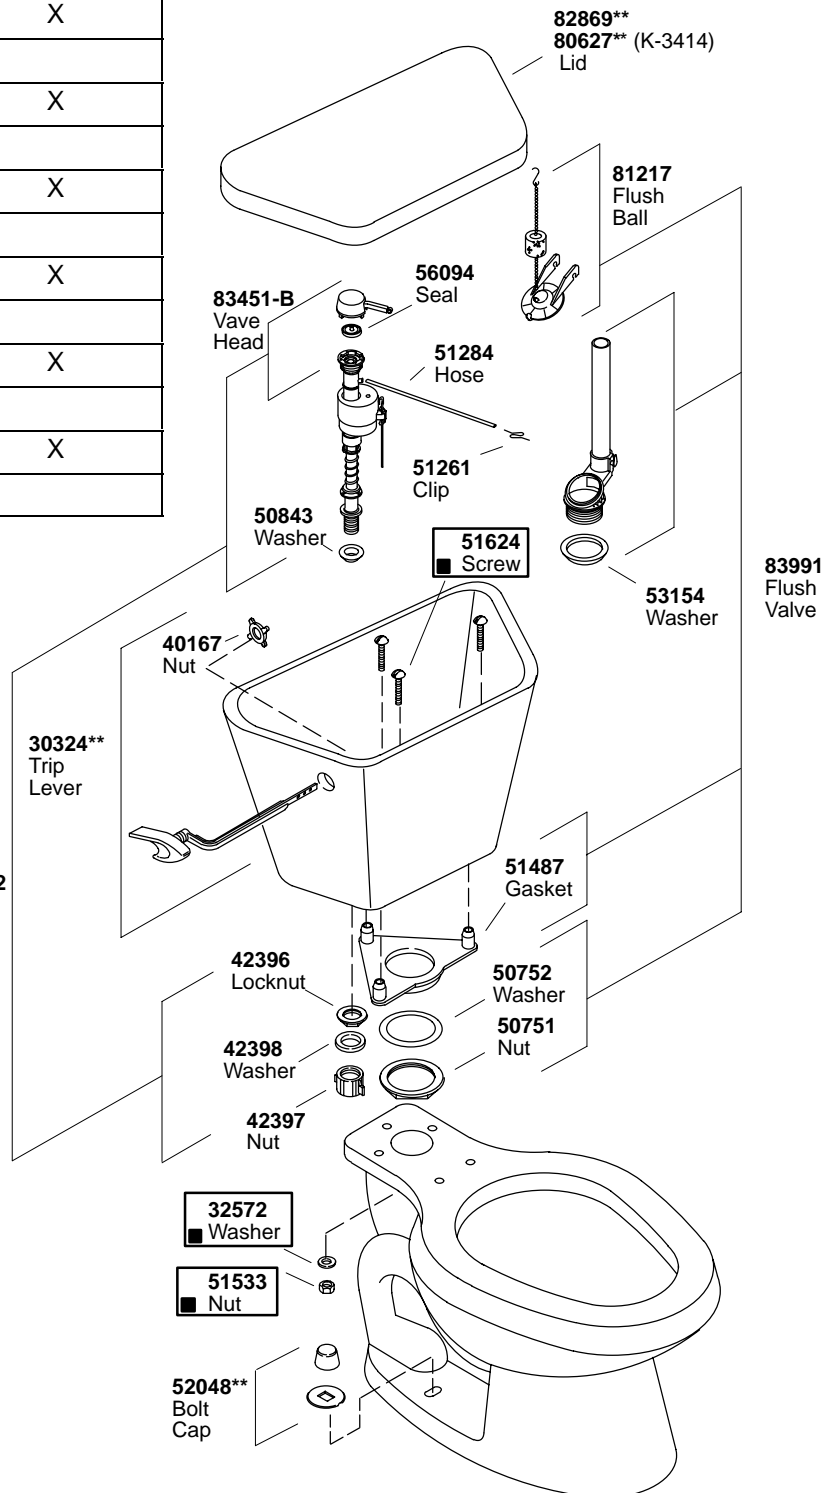

K#	Bowl	Insulated	Tank Cover Locks
K-3407-**-AA	Elongated		
K-3407-T**-AA	Elongated		X
K-3407-U**-AA	Elongated	X	
K-3407-UT**-AA	Elongated	X	X
K-3414-**-AA	Round		
K-3414-T**-AA	Round		X
K-3414-U**-AA	Round	X	
K-3414-UT**-AA	Round	X	X
K-3420-**-AA/AB/AC	Elongated		
K-3420-T**-AA/AB/AC	Elongated		X
K-3420-U**-AA/AB/AC	Elongated	X	
K-3420-UT**-AA/AB/AC	Elongated	X	X
K-3421-**-AA/AB/AC	Round		
K-3421-T**-AA/AB/AC	Round		X
K-3421-U**-AA/AB/AC	Round	X	
K-3421-UT**-AA/AB/AC	Round	X	X
K-3428-**-AA	Elongated		

30419 Hardware Kit Consists of:
51624 (3 ea.), **32572** (3 ea.), **51533** (3ea.)

**Finish/color code must be specified when ordering.