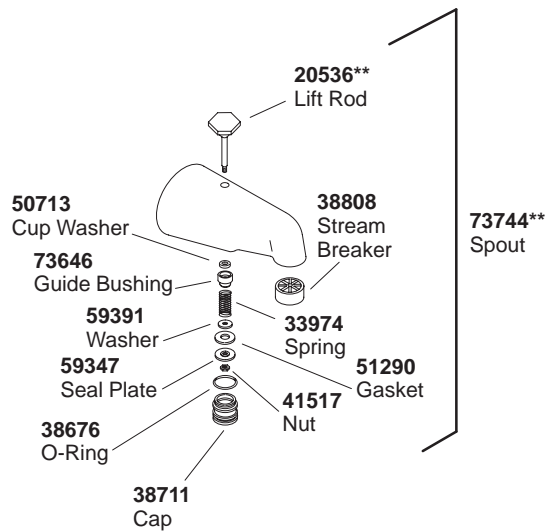

**Finish/color code must be specified when ordering.