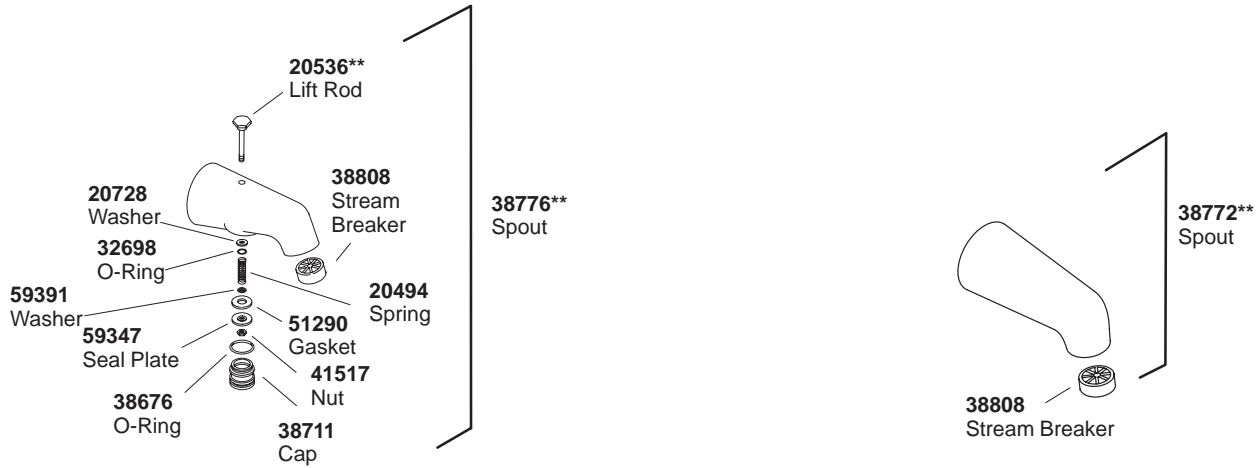

**Finish/color code must be specified when ordering.