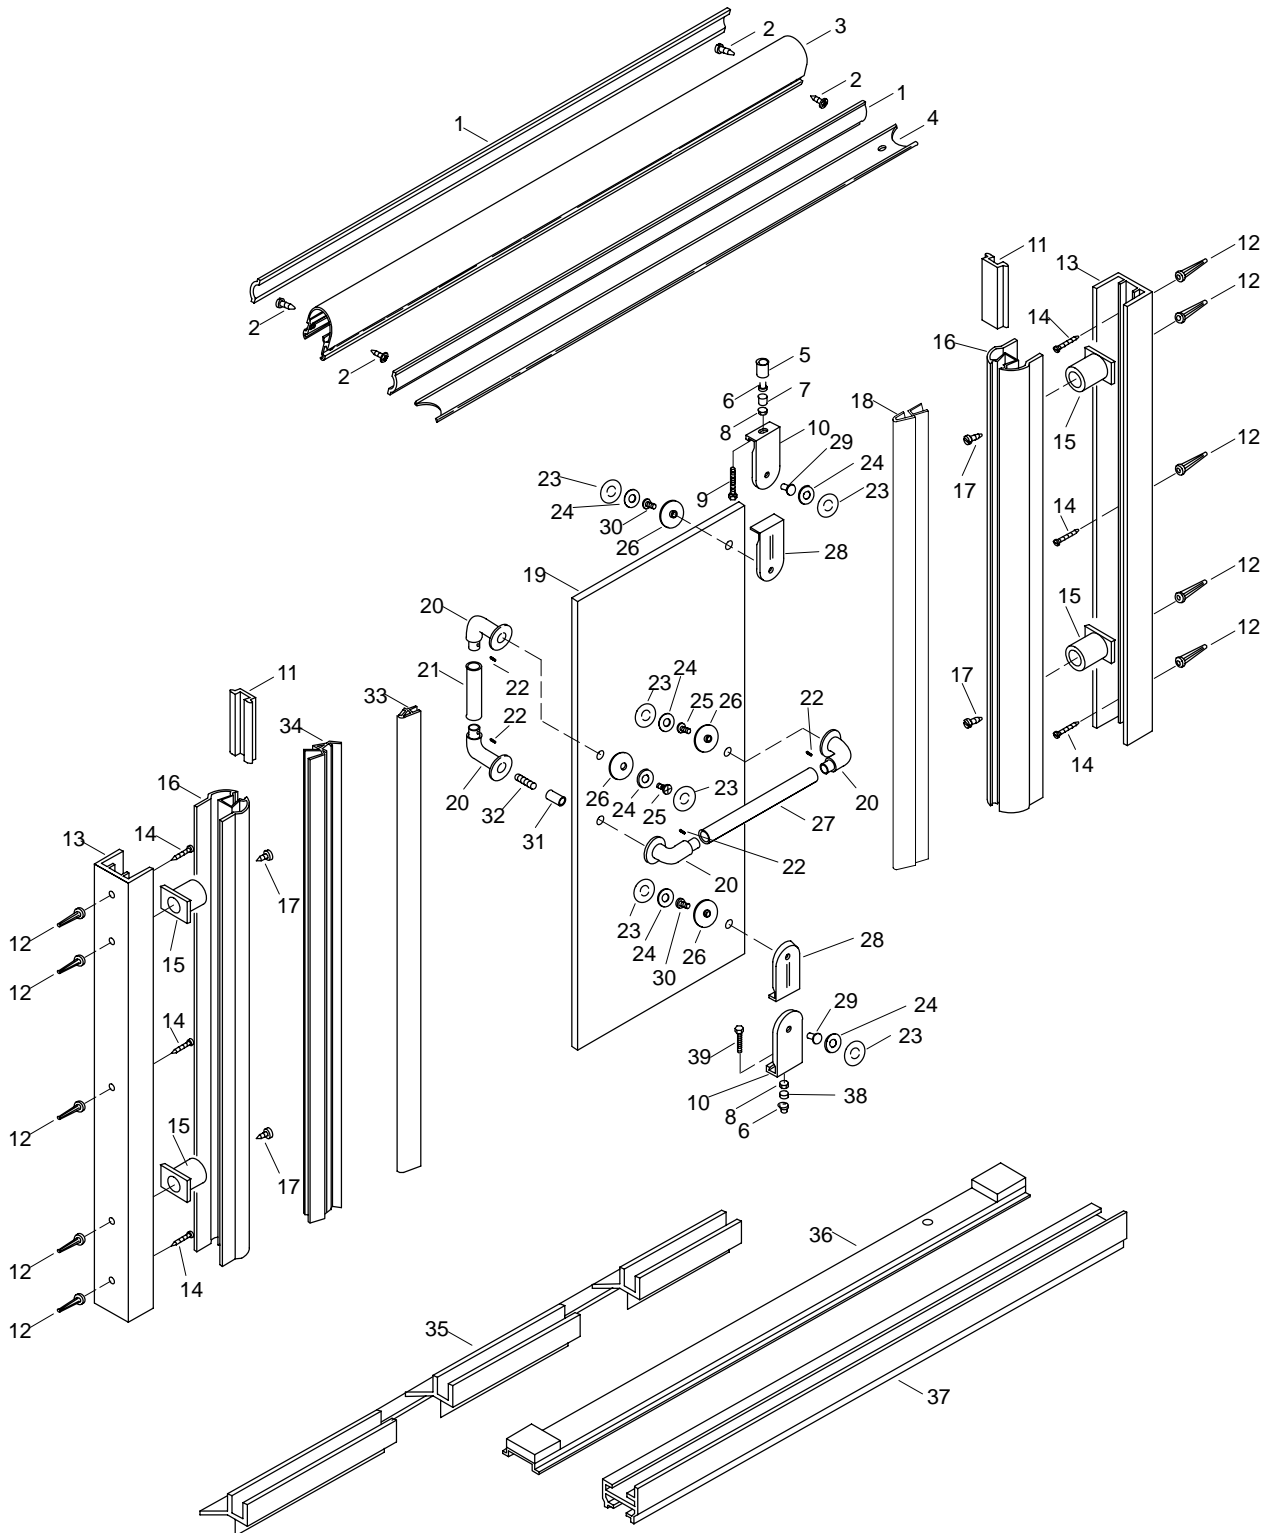

**Finish/color code must be specified when ordering.

SERVICE PARTS

ITEM	PART NO.	DESCRIPTION
1	68770-0	Accent Strip (5100, 5102)
	68770**	Accent Strip (5094)
2	62726	Screw
3	68428-A**	Header (5100)
	68428-B**	Header (5102)
4	68972-A**	Filler (5100)
	68972-B**	Filler (5102)
5	90281-0	Cover (5100, 5102)
	90281**	Cover (5094)
6	68421	Bushing
7	68426-7	Spacer
8	68423	Nut
9	55791	Bolt
10	68934**	Bracket
11	56033**	Insert
12	66646	Plug
13	68351-A**	Jamb
14	62723	Screw
15	68767	Block & Screw
16	68350-A**	Jamb
17	68345	Screw
18	68355-0	Seal (5100, 5102)
	68355**	Seal (5094)
19	55836-D	Glass Door (5100-D)
	55836-G	Glass Door (5100-G)
	55836-L	Glass Door (5100-L)
	55836-W	Glass Door (5100-W)
	55836-Z	Glass Door (5100-Z)
	68936-D	Glass Door (5102-D)
	68936-G	Glass Door (5102-G)
	68936-L	Glass Door (5102-L)
	68936-W	Glass Door (5102-W)
	68936-Z	Glass Door (5102-Z)
20	68349-0	Bracket (5100, 5102)
	68349**	Bracket (5094)
21	68768-A**	Towel Bar
22	93351	Screw
23	68356-0	Cover (5100, 5102)
	68356**	Cover (5094)
24	55653	Gasket
25	69814	Screw
26	69809-0	Washer (5100, 5102)
	69809**	Washer (5094)
27	68768-B**	Towel Bar (5100)
	68768-D**	Towel Bar (5102)
28	55846-0	Gasket (5100, 5102)
	55846**	Gasket (5094)
29	69810	Nut
30	69812	Bolt
31	68424	Bushing
32	55655	Stud
33	56027-0	Door Strike (5100, 5102)
	56027**	Door Strike (5094)
34	56028-0	Strike Seal (5100, 5102)
	56028**	Strike Seal (5094)
35	55654	Deflector
36	56025**	Filler (5100)
	68425**	Filler (5102)
37	69808-A**	Curb (5100)
	69808-B**	Curb (5102)
38	68422	Spacer
39	68411	Bolt

**Finish/color code must be specified when ordering.