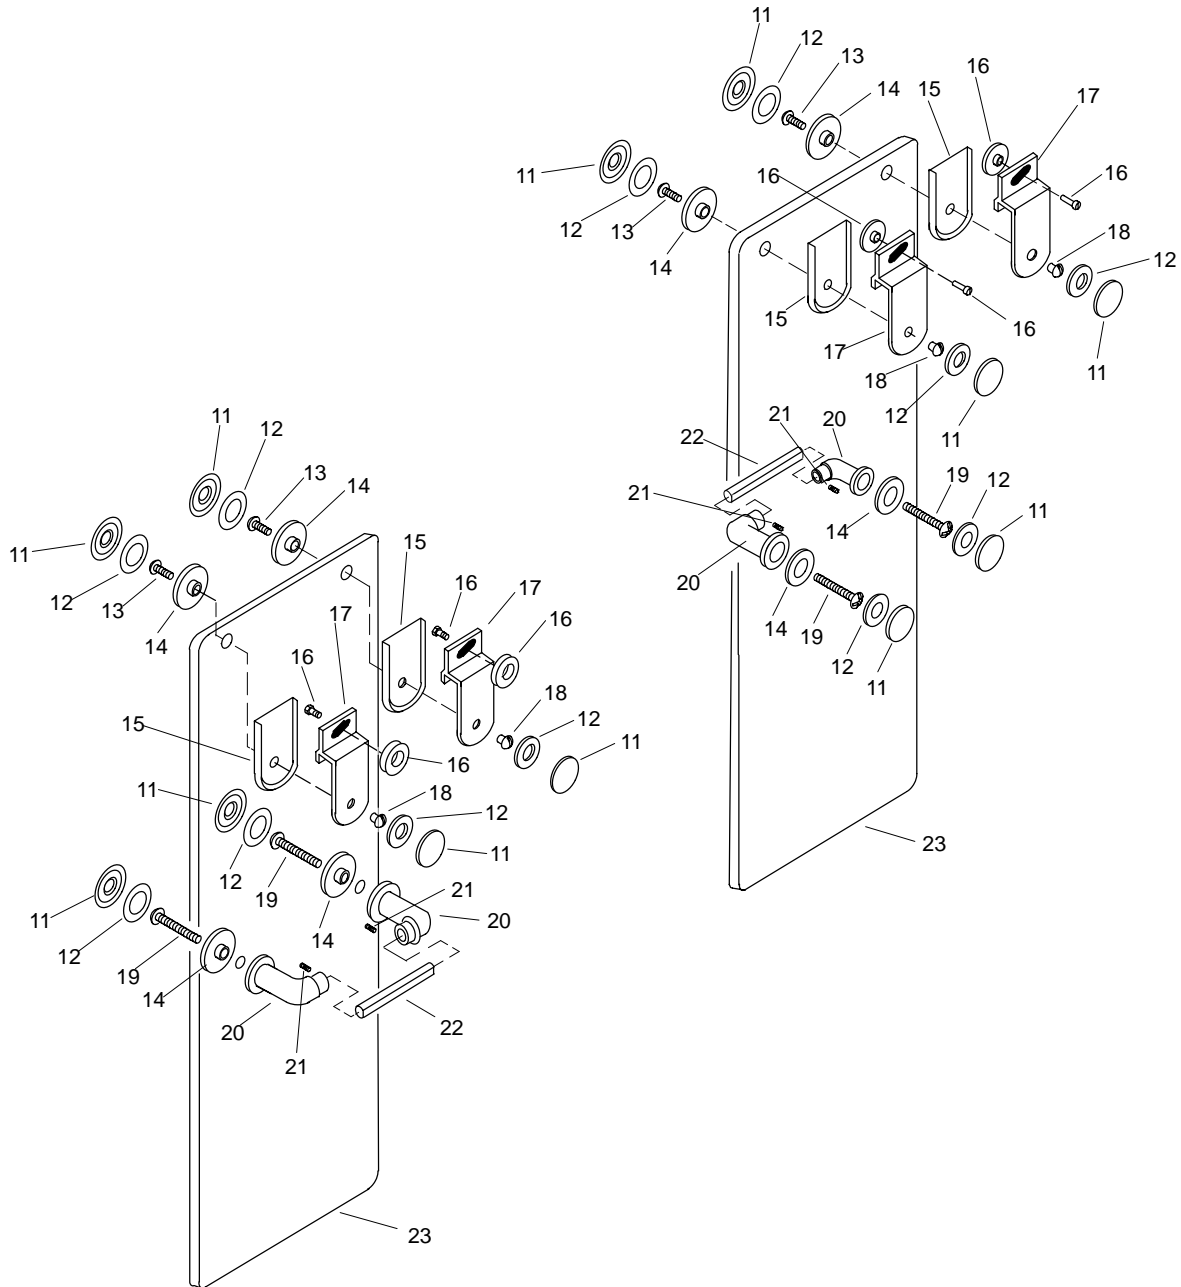

**Finish/color code must be specified when ordering.