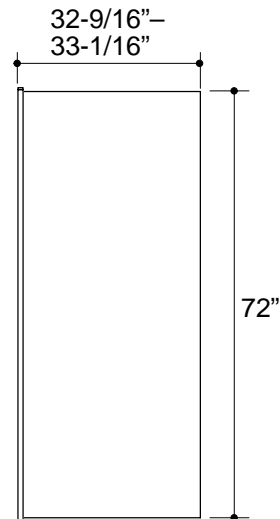

FEATURES

- 36" side panel, 32-3/4" W x 72" H
- 10' aluminum support post
- 1/4" clear tempered glass side panel
- Color-matched towel bar (with colored post only)

CODES/STANDARDS APPLICABLE

Specified model meets or exceeds the following:

PRODUCT SPECIFICATION:

The optional glass side panel shall be 32-3/4" in width, and 72" in height. Side panel shall be used for a 36" shower. Side panel shall have 10' aluminum support post. Side panel shall be made of 1/4" clear tempered glass. Side panel shall have color matched towel bar (with colored post only). Side panel shall be Kohler Model K-9865-_____.

PROFILE®

PRODUCT INFORMATION

Fixture:	
Weight, side panel	74 lbs.
Glass, tempered safety	clear
Included Components:	
Frames and hardware	K-9558
Side panel	K-9551

Roughing-In Notes

Leave studs exposed. Shower enclosure wall jambs must be installed directly to studs.

TOP VIEW

FRONT VIEW

PRODUCT DIAGRAM