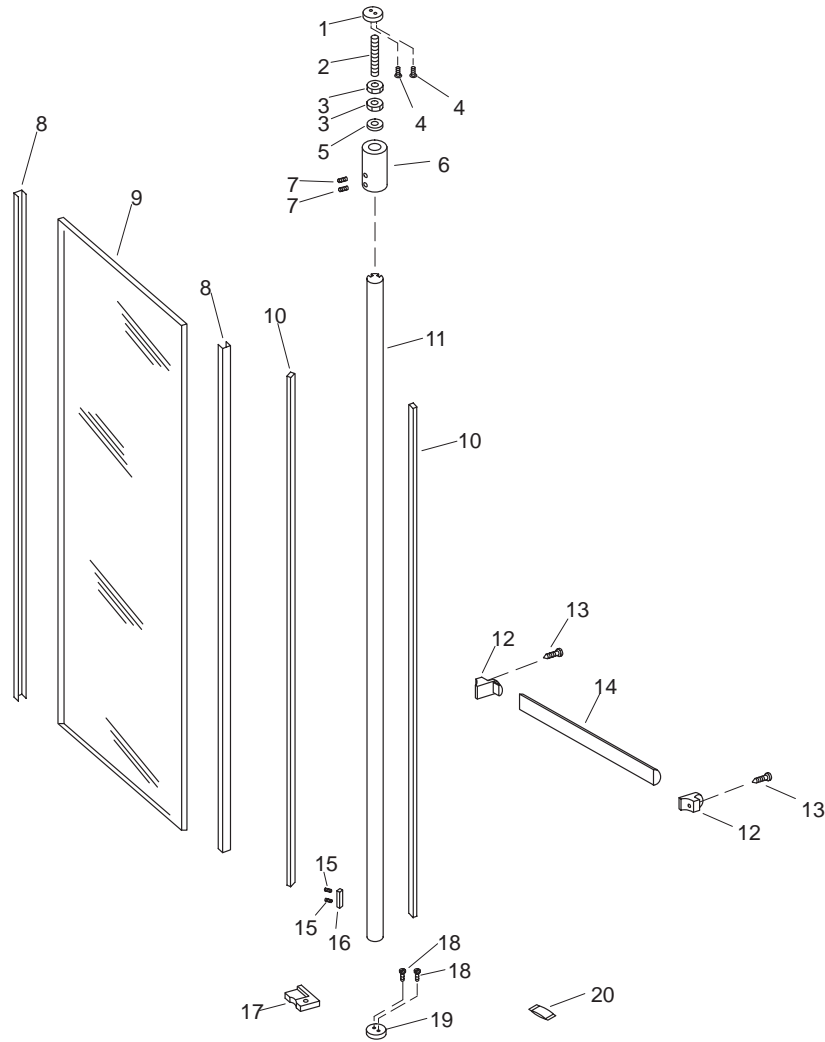

## PROFILE GLASS SIDE PANEL

K#
K-9865-**-AA

### SERVICE PARTS

ITEM	PART NO.	DESCRIPTION
1	66601	Base
2	66638	Stud
3	52076	Nut
4	66173	Screw
5	52074	Washer
6	66600-7	Sleeve
	66600-SV	Sleeve (-SV)
	66600-BR	Sleeve (-BR)
7	66172	Screw
	52557	Screw (-SV)
	52557-BR	Screw (-BR)
8	93191	Seal
9	62566	Glass Panel
10	62299**	Filler
	93184**	Filler (Anodized Finish)
11	66624**	Jamb
12	62363-7	Bracket

### SERVICE PARTS

ITEM	PART NO.	DESCRIPTION
13	66632	Screw
14	62271**	Towel Bar
15	66633	Screw (-SV, -BR)
16	66157	Key (-SV, -BR)
17	66688-7	Deflector (Left Hand)
	66688-SV	Deflector (-SV)
	66688-BR	Deflector (-BR)
	66689-7	Deflector (Right Hand)
	66689-SV	Deflector (-SV)
	66689-BR	Deflector (-BR)
18	62722	Screw
	93331	Screw (-SV)
	93331-BR	Screw (-BR)
19	66612-7	Base
	66612-SV	Base (-SV)
	66612-BR	Base (-BR)
20	93201	Lubricant