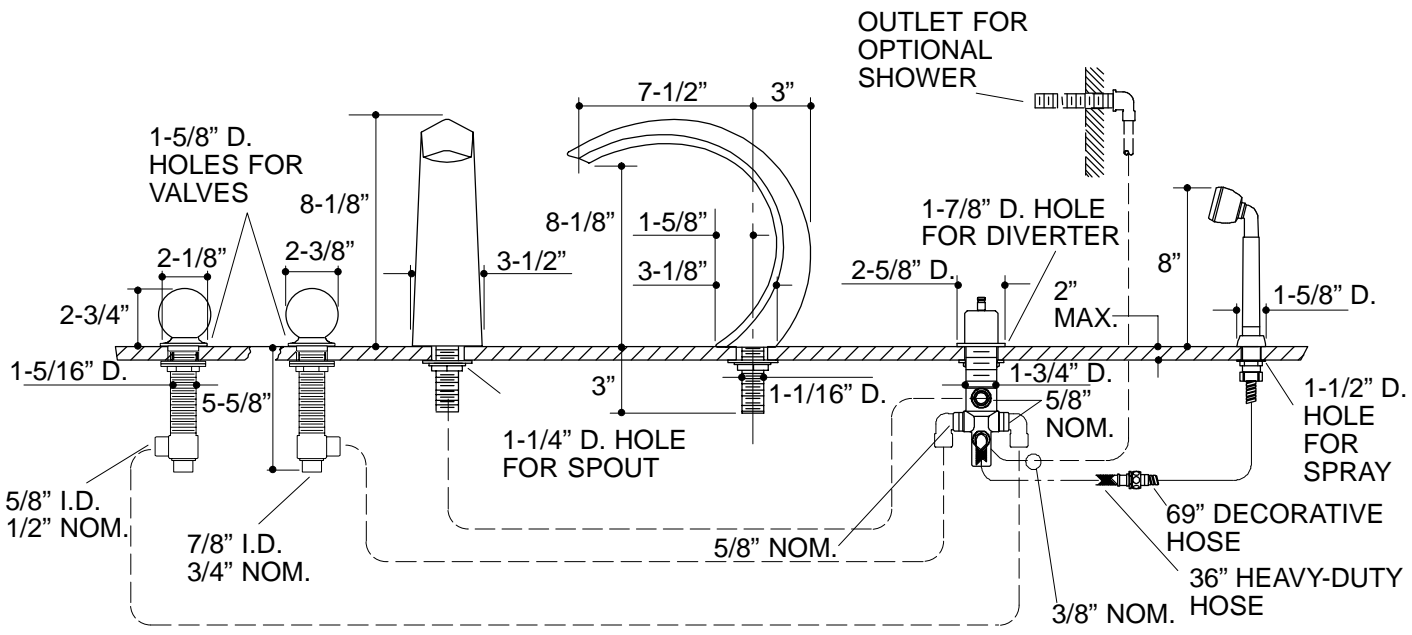

Ordering Information

Applicable product:	
Bath faucet with handshower	K-7913-8

NOTE: DASHED LINES INDICATE ITEMS SUPPLIED BY INSTALLER

.9<18

K-7913-8 Cirrus[™] Bath Faucet
112461-1-AA (9619)

NOTES: