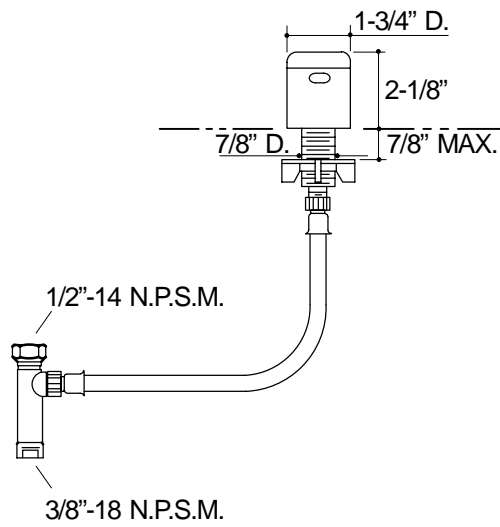

**VACUUM BREAKER
K-15166**

FEATURES

- Metal construction
- Deck-mount
- For use with kitchen pull-out spray faucets

CODES/STANDARDS APPLICABLE

Specified model meets or exceeds the following:

- ASME/ANSI A112.18.1M
- CSA B125
- IAPMO/UPC

COLORS/FINISHES

- CP Polished Chrome
- Other Refer to Faucets Price Book for additional finishes

SPECIFIED MODEL:

Model	Description		
K-15166	Vacuum Breaker	<input type="checkbox"/> CP	<input type="checkbox"/> Other_____

PRODUCT SPECIFICATION:

The deck-mount vacuum breaker shall be available for use with all Coralais and Provence kitchen pull-out spray sink faucets. Vacuum breaker shall be Kohler Model K-15166-_____.

316