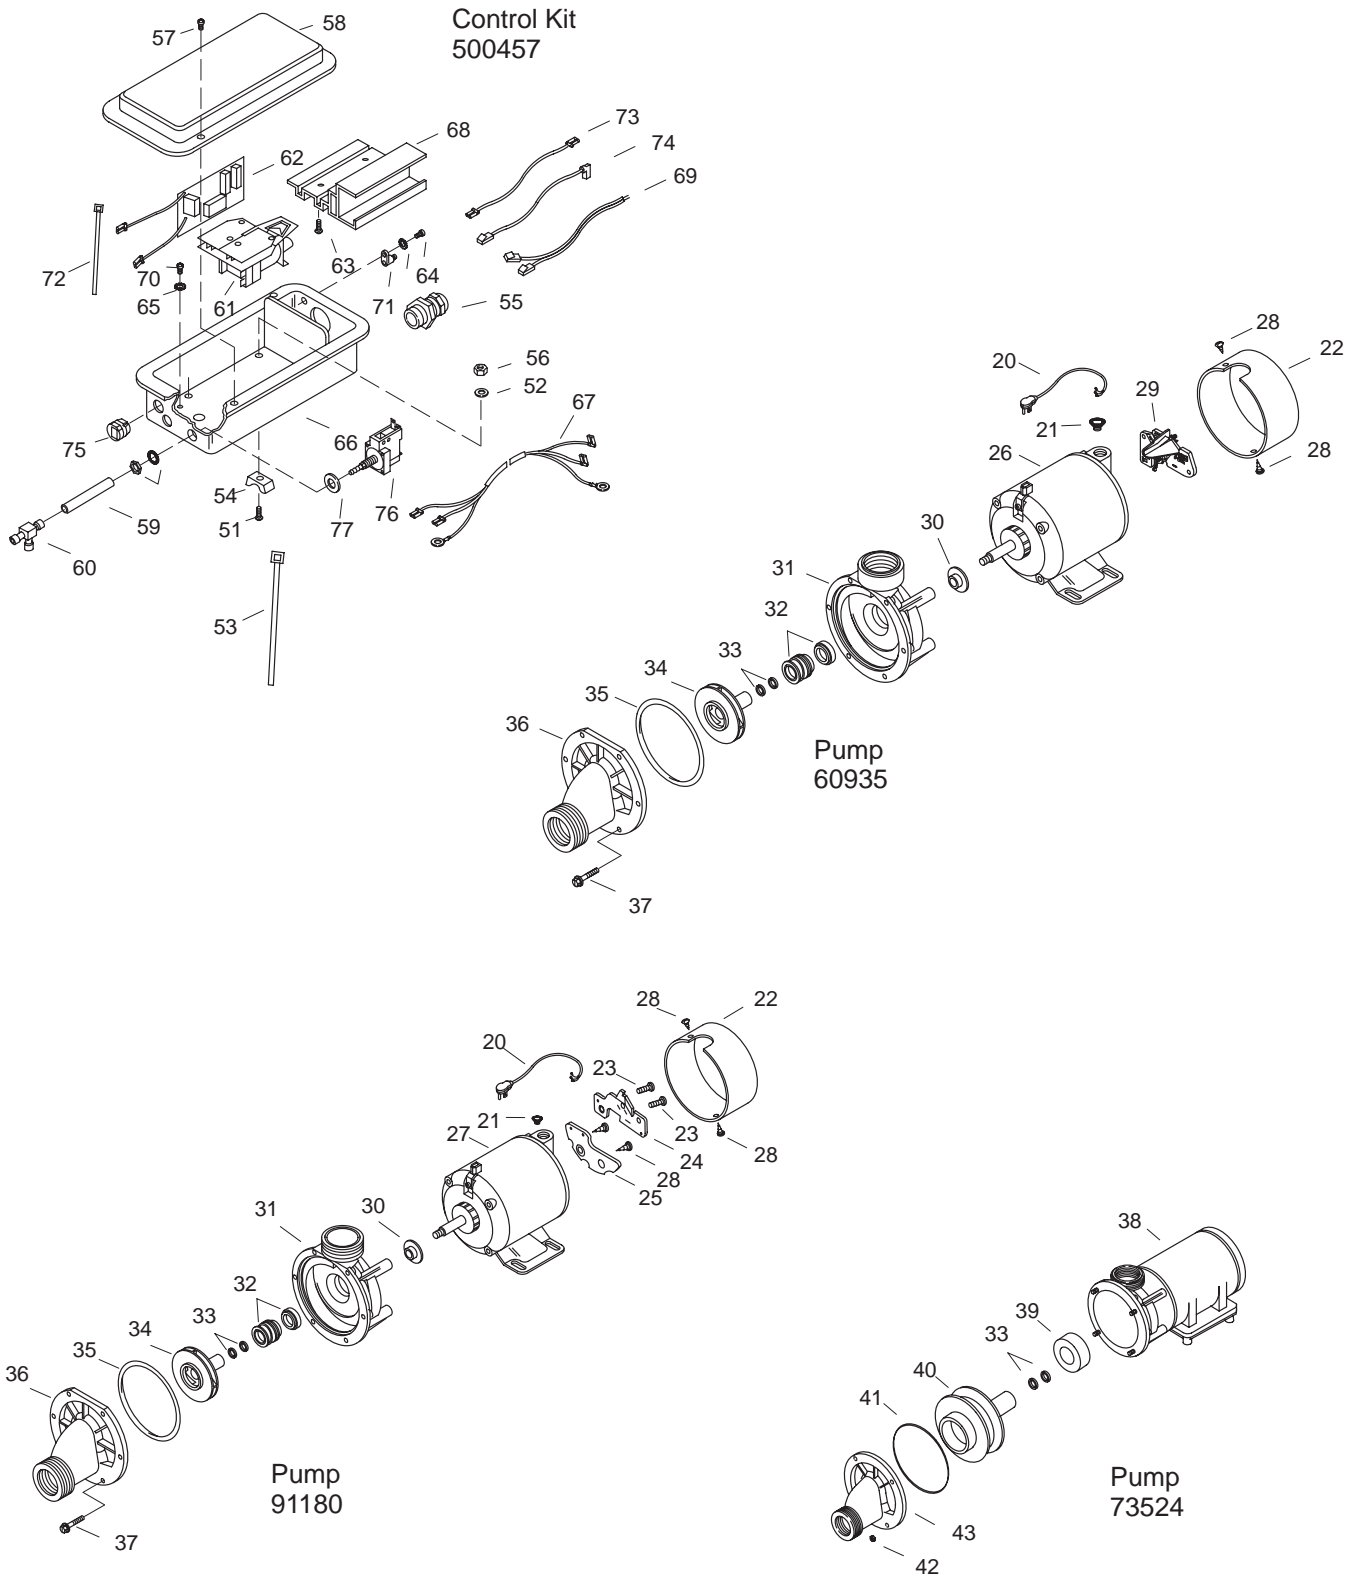

****Finish/color code must be specified when ordering.**

****Finish/color code must be specified when ordering.**

SERVICE PARTS

ITEM	PART NO.	DESCRIPTION
1	61972	Tube
2	65157	Finger Nut
3	65156**	Flange
4	90105**	Air Transmitter
5	65036	Flange
6	65355	Spacer
7	67999**	Cover
8	65054	Screw
9	65226**	Plug
10	91016**	Check Valve (AA/AB Model)
	91017	Check Valve (AC Model)
11		Available in Service Kit Only
12	67665	Plug
13	67889	Housing
14	94821	O-Ring
15	60848	Connector (AA/AB Model)
	93709	Connector (AC Model)
16	60979	Slip Nut (AA/AB Model)
	60979-A	Slip Nut (AC Model)
17	60797	Tee
18		Available in Service Kit Only
19	62777	Elbow (AA/AB Model)
	93685	Elbow (AC Model)
20	93000	Cord Assy
21	93003	Strain Relief
22	74823	End Cap
23	63263	Screw
24	91176	Timer Board
25	91541	Switch Assy
26	60997	Motor
27	91178	Motor
28	62726	Screw
29	500245	Switch Kit
30	60972	Slinger
31	60927	Volute Assy
32	60985	Shaft Seal
33	60912	Shim Kit
34	60993	Impeller
35	60981	O-Ring
36	60926	Cover
37	60982	Screw
38	73534	Motor
39	60985	Shaft Seal
40	73555	Impeller
41	73558	O-Ring
42	73559	Nut
43	73552	Cover
44	73518	Plug (AC Model)
45	61563	Tee
46	94255	Elbow
47	60714	Elbow
48	60979	Slip Nut
49	60848	Connector
50	65886	Gasket
51	62959	Screw
52	64212	Washer
53	65328	Strap
54	65329	Bracket, Strap
55	68577	Cord Grip
56	90153	Locknut
57	60320	Screw
58	60340	Box Cover
59	60649	Tube
60	60654	Breather Tee
61	60755	Impulse Relay
62	60757	P.C.B. Assy
63	60759	Screw
64	61776	Washer
65	64214	Washer
66	65160	Enclosure Assy
67	65468	Pump Cord Assy
68	65836	Extrusion