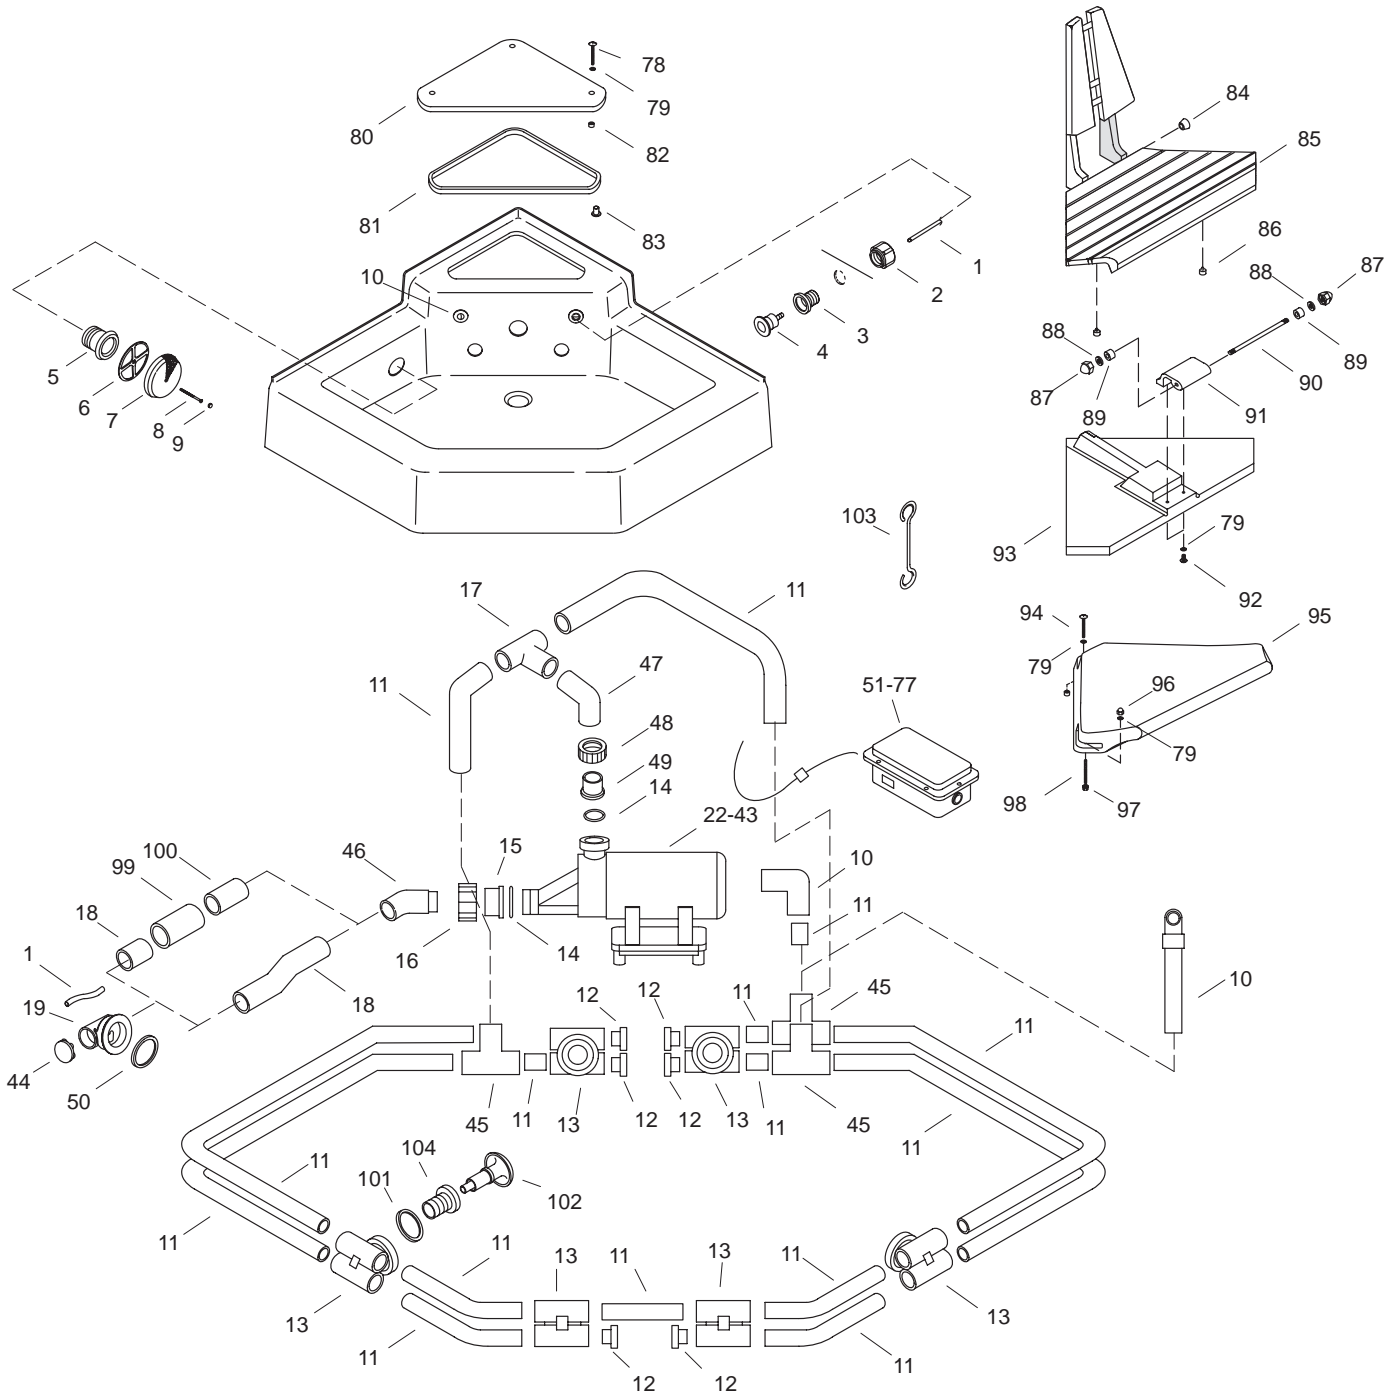

KOHLER® SERVICE PARTS

WHITECAP™ WHIRLPOOLS

K#	Pump	Switch	Control Retrofit Kit	Seat Only
1579-**-AA	60935	90105	500457	N/A
1579-**-AB	91180	90105	N/A	N/A
1579-**-AC	73524	90105	N/A	N/A
9713-AA	N/A	N/A	N/A	Wood
9714-**-AA	N/A	N/A	N/A	Plastic

****Finish/color code must be specified when ordering.**

****Finish/color code must be specified when ordering.**

SERVICE PARTS

ITEM	PART NO.	DESCRIPTION
1	61972	Tube
2	65157	Finger Nut
3	65156**	Flange
4	90105**	Air Transmitter
5	65036	Flange
6	65355	Spacer
7	67999**	Cover
8	65054	Screw
9	65226**	Plug
10	91016**	Check Valve (AA/AB Model)
	91017	Check Valve (AC Model)
11		Available in Service Kit Only
12	67665	Plug
13	67889	Housing
14	94821	O-Ring
15	60848	Connector (AA/AB Model)
	93709	Connector (AC Model)
16	60979	Slip Nut (AA/AB Model)
	60979-A	Slip Nut (AC Model)
17	60797	Tee
18		Available in Service Kit Only
19	62777	Elbow (AA/AB Model)
	93685	Elbow (AC Model)
20	93000	Cord Assy
21	93003	Strain Relief
22	74823	End Cap
23	63263	Screw
24	91176	Timer Board
25	91541	Switch Assy
26	60997	Motor
27	91178	Motor
28	62726	Screw
29	500245	Switch Kit
30	60972	Slinger
31	60927	Volute Assy
32	60985	Shaft Seal
33	60912	Shim Kit
34	60993	Impeller
35	60981	O-Ring
36	60926	Cover
37	60982	Screw
38	73534	Motor
39	60985	Shaft Seal
40	73555	Impeller
41	73558	O-Ring
42	73559	Nut
43	73552	Cover
44	73518	Plug (AC Model)
45	61563	Tee
46	94255	Elbow
47	60714	Elbow
48	60979	Slip Nut
49	60848	Connector
50	65886	Gasket
51	62959	Screw
52	64212	Washer
53	65328	Strap
54	65329	Bracket, Strap
55	68577	Cord Grip
56	90153	Locknut
57	60320	Screw
58	60340	Box Cover
59	60649	Tube
60	60654	Breather Tee
61	60755	Impulse Relay
62	60757	P.C.B. Assy
63	60759	Screw
64	61776	Washer
65	64214	Washer
66	65160	Enclosure Assy
67	65468	Pump Cord Assy
68	65836	Extrusion