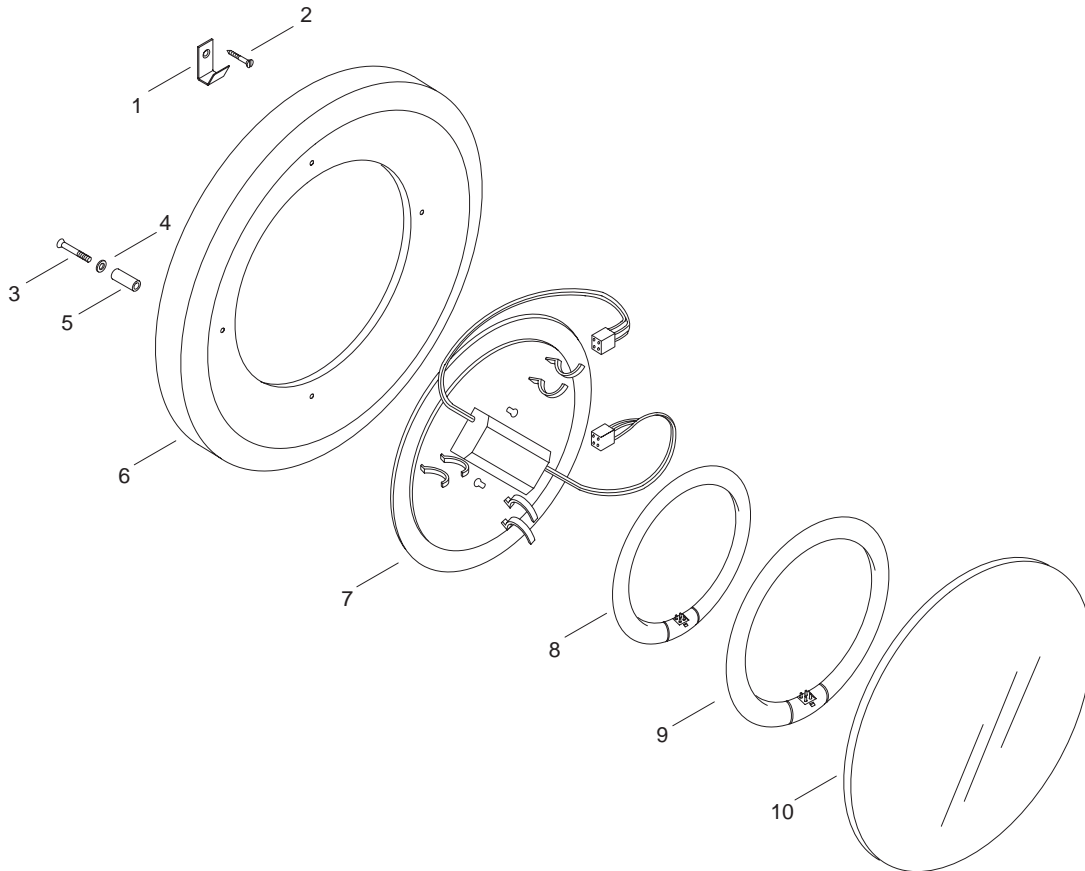

KOHLER[®] SERVICE PARTS

COLIBRI
ACCESSORY

K#	Description
10513-**-AA	Backlit Mirror

SERVICE PARTS

ITEM	PART NO.	DESCRIPTION
1	81086	Screw
2	81087	Mounting Clip
3	53368	Screw
4	29558	Gasket
5	43383	Spacer
6	55467**	Frame, Mirror
7	42653	Housing
8	42654	Lamp
9	42655	Lamp
10	43381	Mirror Glass

SERVICE KITS

PART NO.	ITEM	QTY.	DESCRIPTION
81071	1	1 ea.	Hardware
	2	1 ea.	Screw
			Mounting Clip

**Finish/color code must be specified when ordering.