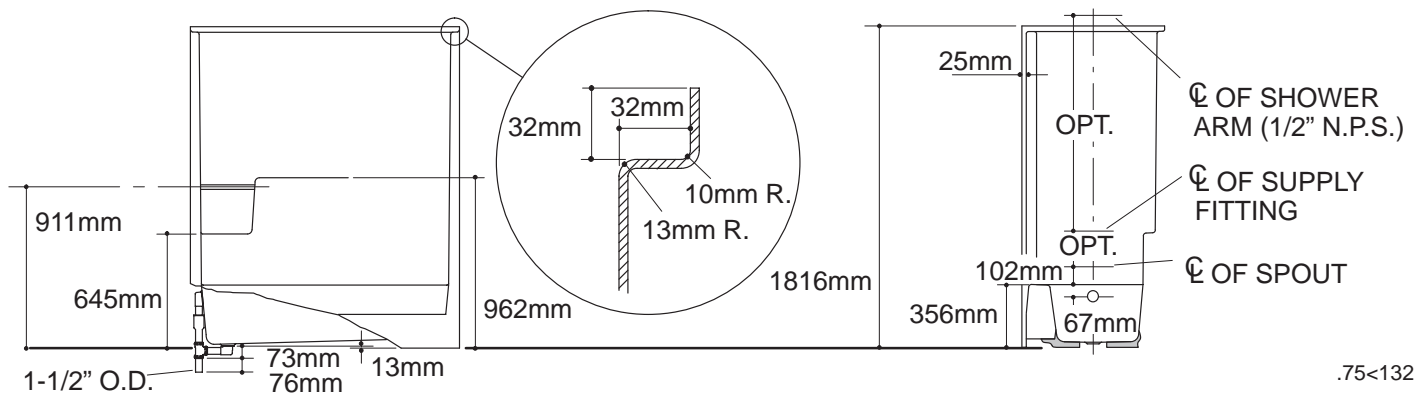

### Product Information

Fixture*:	basin area	top area	weight
Bathing well	1219 x 559mm	1422 x 610mm	43 Kg.
	water depth	capacity	
To overflow	229mm	132 litres	
Configuration			1-piece
* Approximate measurements for comparison only.			

### Installation Notes

Refer to installation instructions included with fixture before beginning installation.

Fixture not drilled for supply fittings.

Shimming may be required to level fixture.

### Roughing-In Notes

Fixture conform to ANSI Standard Z124.2. All dimensions are nominal.

No change in measurements if connected with drain illustrated.

Stud opening tolerance (+ 6mm – 0mm). When fire rated wall is specified, dimensions are to the inside of the wall board. Some shimming between stud frame and fixture may be required.