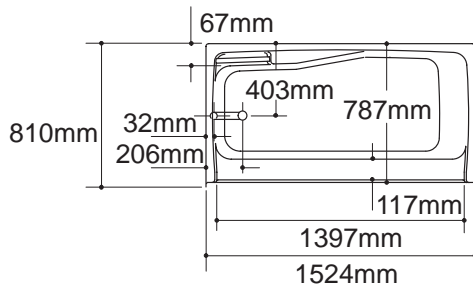

### Ordering Information

Applicable product:		
Left outlet	K-1533	shown
Right outlet	K-1532	not shown
Drain	K-11660	recommended
Focal shower door or Focal shower door or Forum™ shower door	K-701000 or K-701026 or K-703012	recommended

### Product Information

Fixture*:	basin area	top area	weight
Bathing well	1219 x 559mm	1422 x 610mm	43 Kg.
	water depth	capacity	
To overflow	229mm	132 litres	
Configuration			1-piece
* Approximate measurements for comparison only.			

### Installation Notes

Refer to installation instructions included with fixture before beginning installation.

Fixture not drilled for supply fittings.

Shimming may be required to level fixture.

### Roughing-In Notes

Fixture conform to ANSI Standard Z124.2. All dimensions are nominal.

No change in measurements if connected with drain illustrated.

Stud opening tolerance (+ 6mm – 0mm). When fire rated wall is specified, dimensions are to the inside of the wall board. Some shimming between stud frame and fixture may be required.