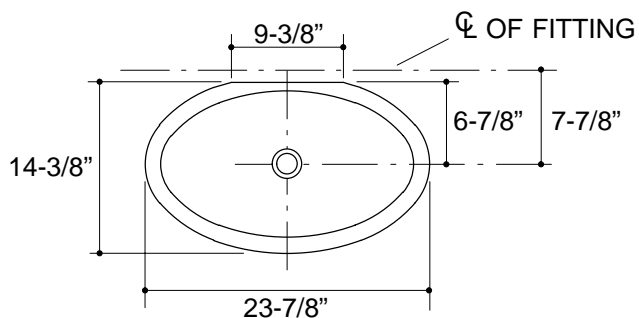

UNDERCOUNTER LAVATORY

K-2240

FEATURES

- 21-1/4" x 12-1/4"
- Vitreous china
- Undercounter
- With overflow
- With sealant

CODES/STANDARDS APPLICABLE

Specified model meets or exceeds the following:

- ASME/ANSI A112.19.2M
- IAPMO/UPC
- Canadian Standards Association (CSA)
- State of Massachusetts

PRODUCT SPECIFICATION:

The undercounter lavatory shall be 21-1/4" in length, and 12-1/4" in width. Lavatory shall be made of vitreous china. Lavatory shall have overflow. Lavatory shall include sealant. Lavatory shall be Kohler Model K-2240-_____.

VINTAGE™

PRODUCT INFORMATION

Fixture*:		basin area	water depth
Lavatory		21" x 12"	4-7/8"
Outlet	1-3/4" D.		
* Approximate measurements for comparison only.			

Included Components:	
Basin clamp assembly	52047
Adjustable linkage	40372
Adhesive sealant	63034
Cutout template	112603-7