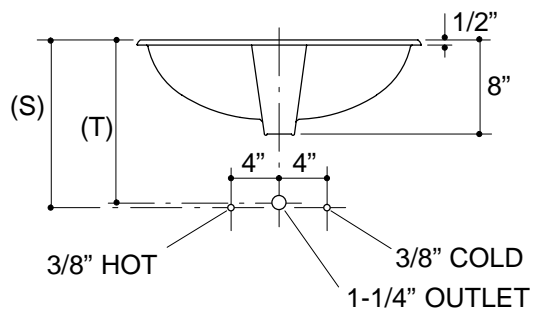

PRODUCT SPECIFICATION:

The undercounter lavatory shall be 21-1/4" in length, and 12-1/4" in width. Lavatory shall be made of vitreous china. Lavatory shall have overflow. Lavatory shall include sealant. Lavatory shall be Kohler Model K-2240-_____.

VINTAGE™

PRODUCT INFORMATION

Fixture*:		basin area	water depth
Lavatory		21" x 12"	4-7/8"
Outlet	1-3/4" D.		
* Approximate measurements for comparison only.			

Included Components:	
Basin clamp assembly	52047
Adjustable linkage	40372
Adhesive sealant	63034
Cutout template	112603-7

NOTE: WATERPROOF UNPROTECTED OVERHANG AREA ON THE UNDERSIDE OF WOOD COUNTER.

Roughing-In Notes

(T) Pop-up drain 13-5/8".

(S) 14" (Based on 12" riser which may require cutting).

Supplied basin clamp assemblies require 1" minimum countertop thickness. Installer must supply anchors for thinner countertops.