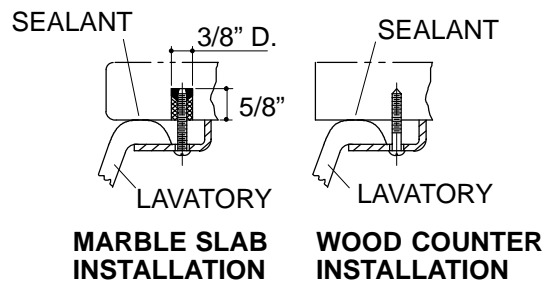

PRODUCT SPECIFICATION:

The undercounter lavatory shall be 21-1/4" in length, and 12-1/4" in width. Lavatory shall be made of vitreous china. Lavatory shall have overflow. Lavatory shall include sealant. Lavatory shall be Kohler Model K-2240-_____.

VINTAGE™

PRODUCT INFORMATION

Fixture*:		basin area	water depth
Lavatory		21" x 12"	4-7/8"
Outlet	1-3/4" D.		
* Approximate measurements for comparison only.			

Included Components:	
Basin clamp assembly	52047
Adjustable linkage	40372
Adhesive sealant	63034
Cutout template	112603-7