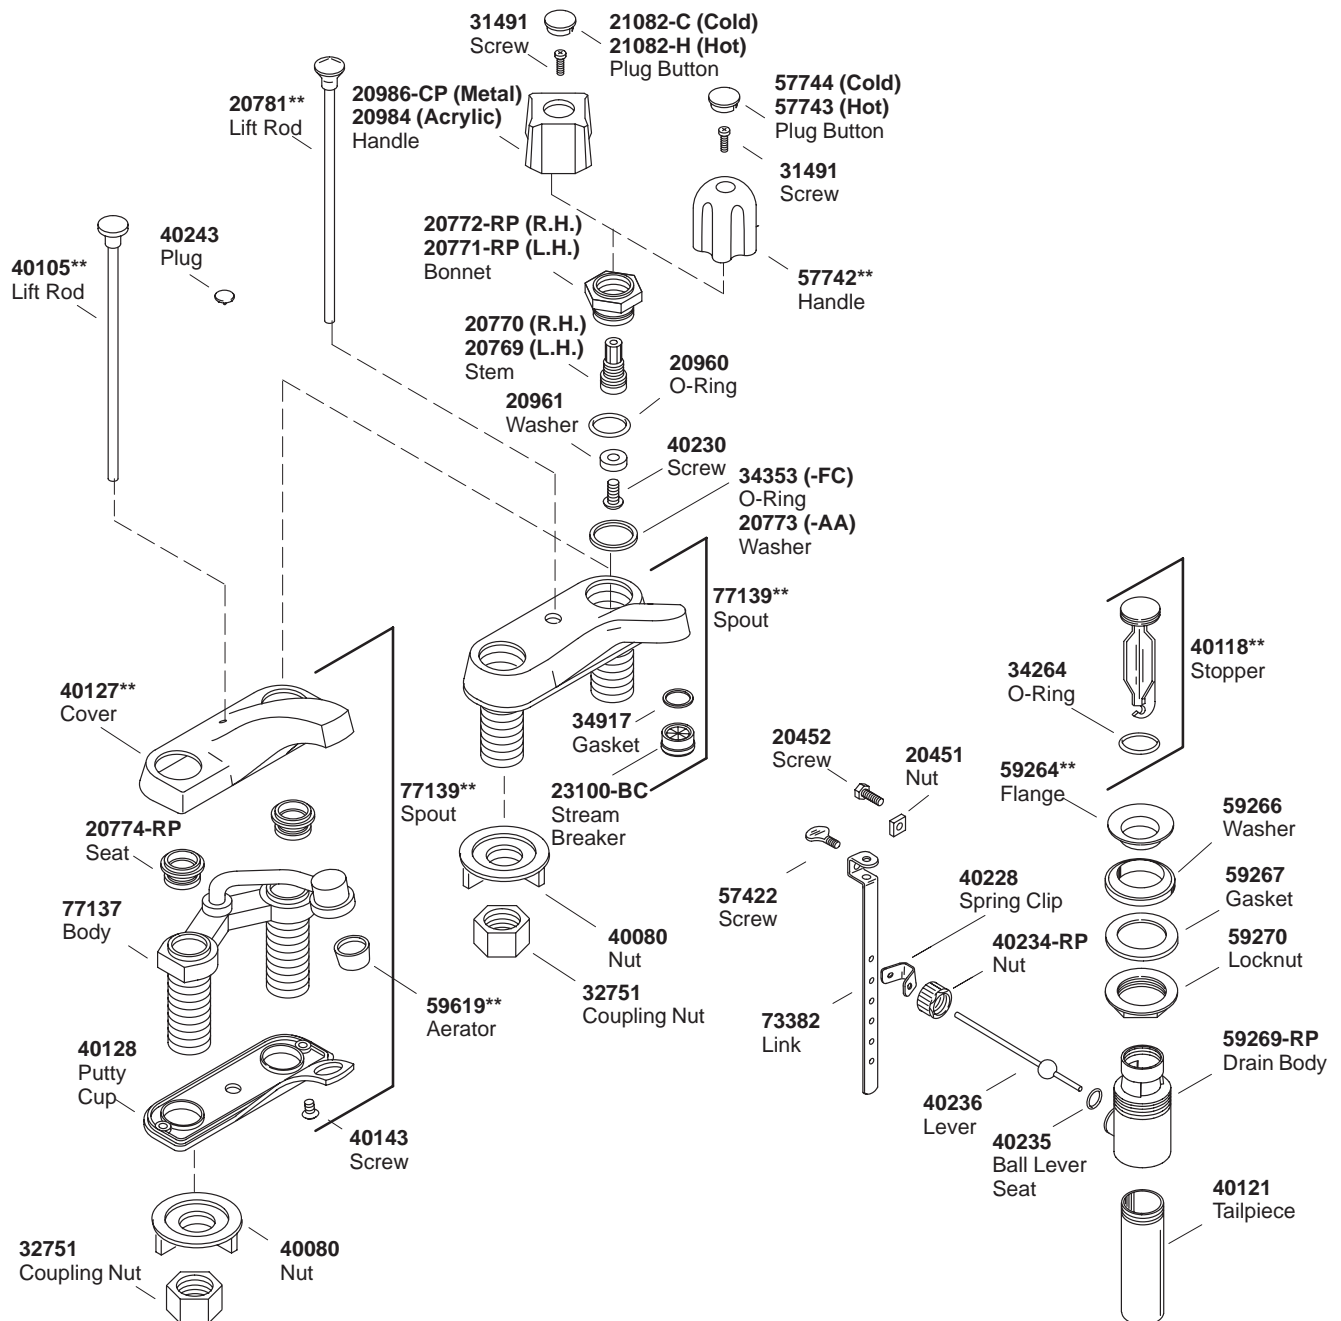

# KOHLER® SERVICE PARTS

## TREND® CENTERSET LAVATORY FAUCET

K#	Sculptured Acrylic Handles	Sculptured Metal Handles	Metal Handles	Pop-Up Drain
K-11800-P-**-BA	X			X
K-11800-U-**-BA			X	X
K-11802-P-**-BA	X			
K-11802-S-**-AA		X		
K-11802-U-**-BA			X	

\*\*Finish/color code must be specified when ordering.