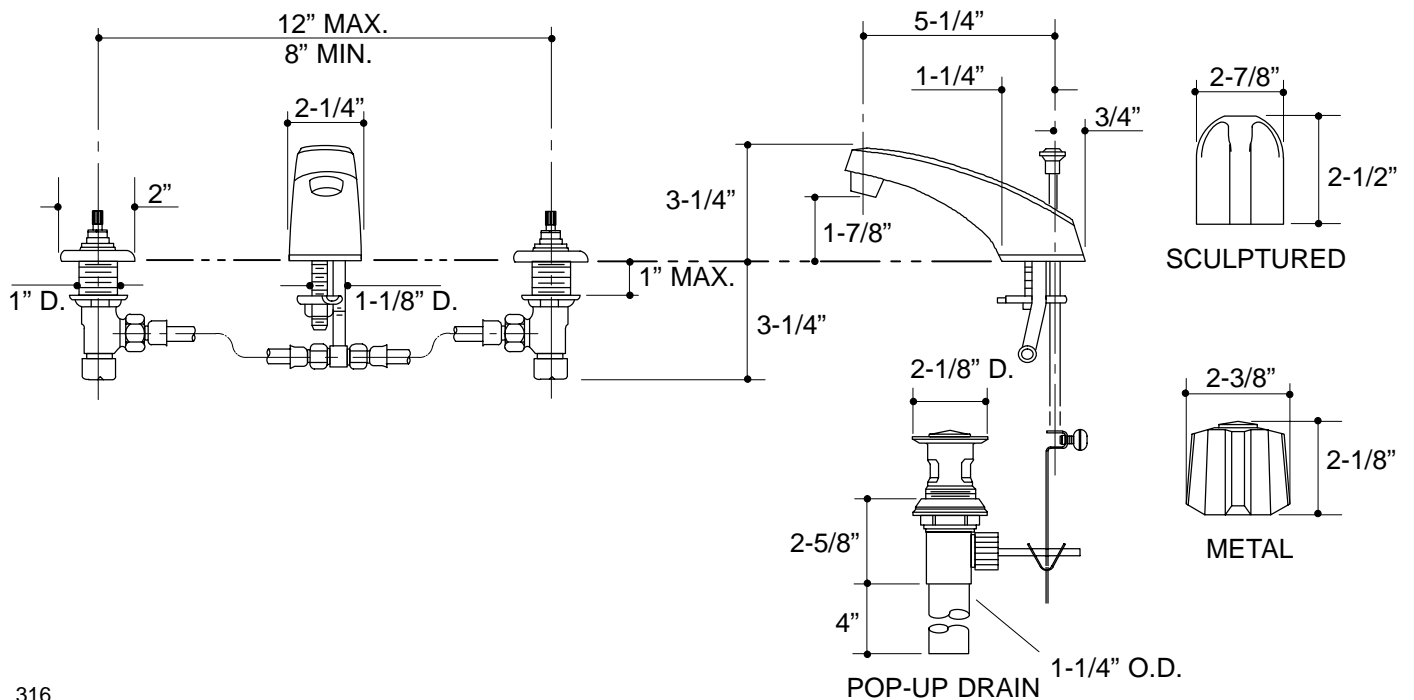

Ordering Information

Applicable faucet with pop-up drain:	
Metal handles	K-11810-U
Sculptured acrylic handles	K-11810-P

316

K-11810 Trend® Lavatory Faucet
112687-1-AA (A)

KOHLER®

NOTES: