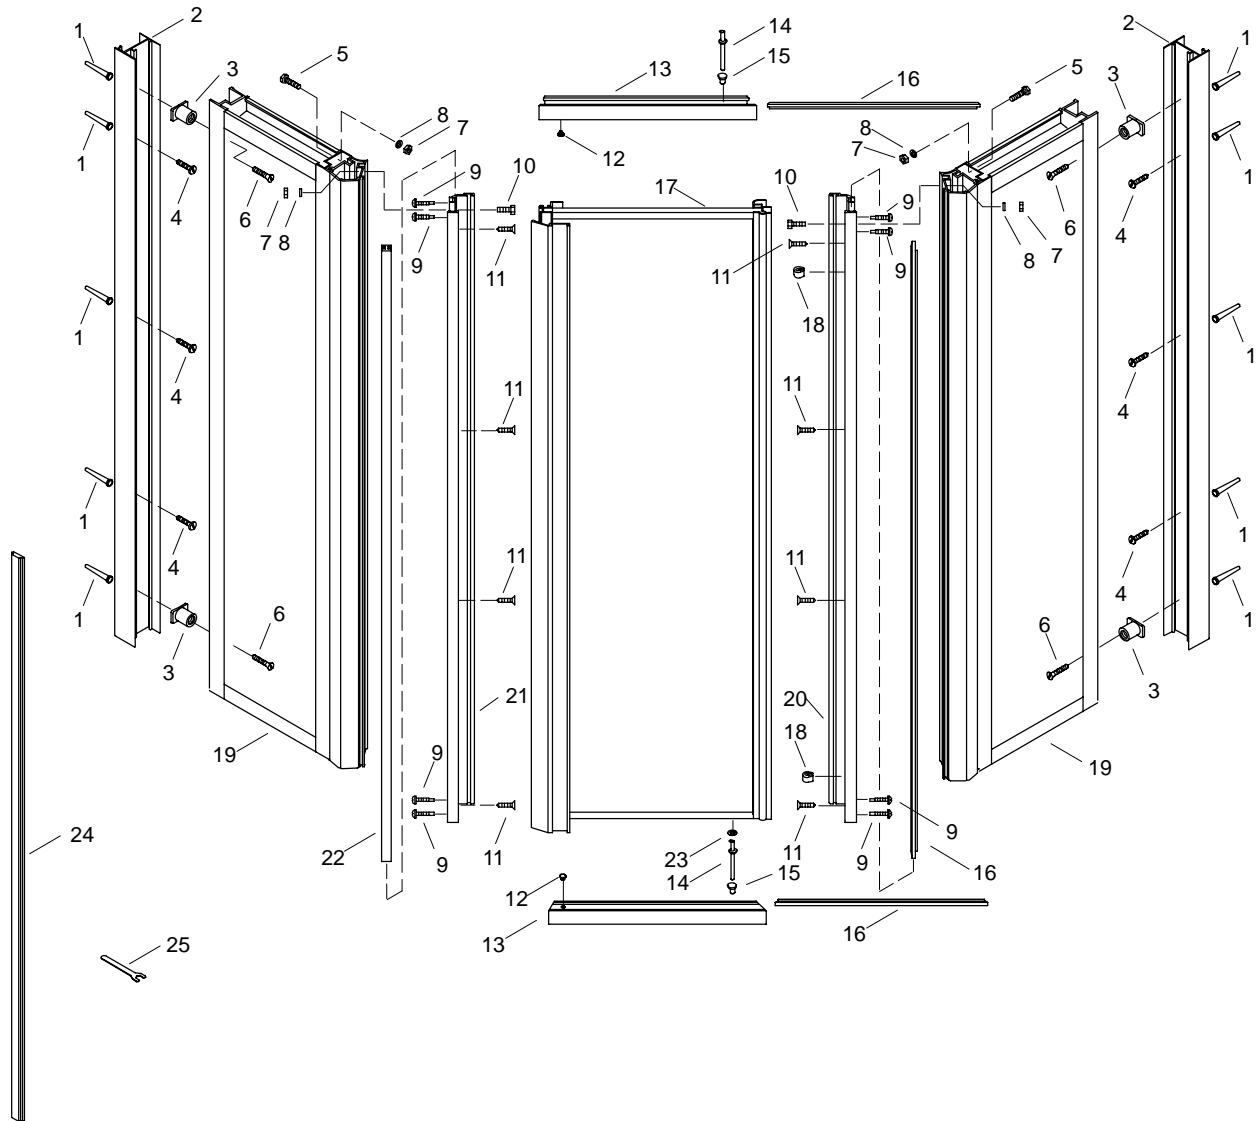

KOHLER® SERVICE PARTS

GLASSWORKS™ NEO-ANGLE SHOWER DOORS

K#	Obscure Glass	Designer Glass	Clear Glass	Accent Strip	Dimension
K-9716-B-**-AA	X				38" x 38" x 72"
K-9716-D-**-AA		X			38" x 38" x 72"
K-9716-L-**-AA			X		38" x 38" x 72"
K-9717-B-**-AA	X				50" x 50" x 72"
K-9717-D-**-AA		X			50" x 50" x 72"
K-9717-L-**-AA			X		50" x 50" x 72"
K-9794-**-AA				X	

****Finish/color code must be specified when ordering.**

SERVICE PARTS

ITEM	PART NO.	DESCRIPTION
1	66646	Plug
2	92359-A**	Jamb
3	68767	Block & Screw
4	91225-A	Screw
5	55791	Bolt
6	92364-B**	Screw
7	68423	Nut
8	64212	Washer
9	92363-A**	Screw
10	91229-A	Bolt
11	91223-A**	Screw
12	92525	Plug
13	94624-A**	Bridge
14	91219	Pin
15	91220	Bushing
16	92369	Seal
17	91208-B**	Panel
	91208-D**	Panel
	91208-L**	Panel
18	91222	Cushion
19		Available In Service Kit Only
20	91204-A**	Flange
21	91206-A**	Strike Post
22	92372-A	Magnet
23	91228-A	Washer
24	62659**	Color Strip
25	91230	Wrench

SERVICE KITS

PART NO.	ITEM	QTY.	DESCRIPTION
94629**			Header Kit (9716)
		13	2 ea. Bridge
		16	1 ea. Seal
		20	1 ea. Flange
		21	1 ea. Strike Post
		22	1 ea. Magnet
94630**			Header Kit (9717)
		13	2 ea. Bridge
		16	1 ea. Seal
		20	1 ea. Flange
		21	1 ea. Strike Post
		22	1 ea. Magnet
91322-B**			Panel Assembly (9716)
		2	1 ea. Jamb
		19	1 ea. Panel
91322-D**			Panel Assembly (9716)
		2	1 ea. Jamb
		19	1 ea. Panel
91322-L**			Panel Assembly (9716)
		2	1 ea. Jamb
		19	1 ea. Panel
91200-B**			Panel Assembly (9717)
		2	1 ea. Jamb
		19	1 ea. Panel
91200-D**			Panel Assembly (9717)
		2	1 ea. Jamb
		19	1 ea. Panel
91200-L**			Panel Assembly (9717)
		2	1 ea. Jamb
		19	1 ea. Panel