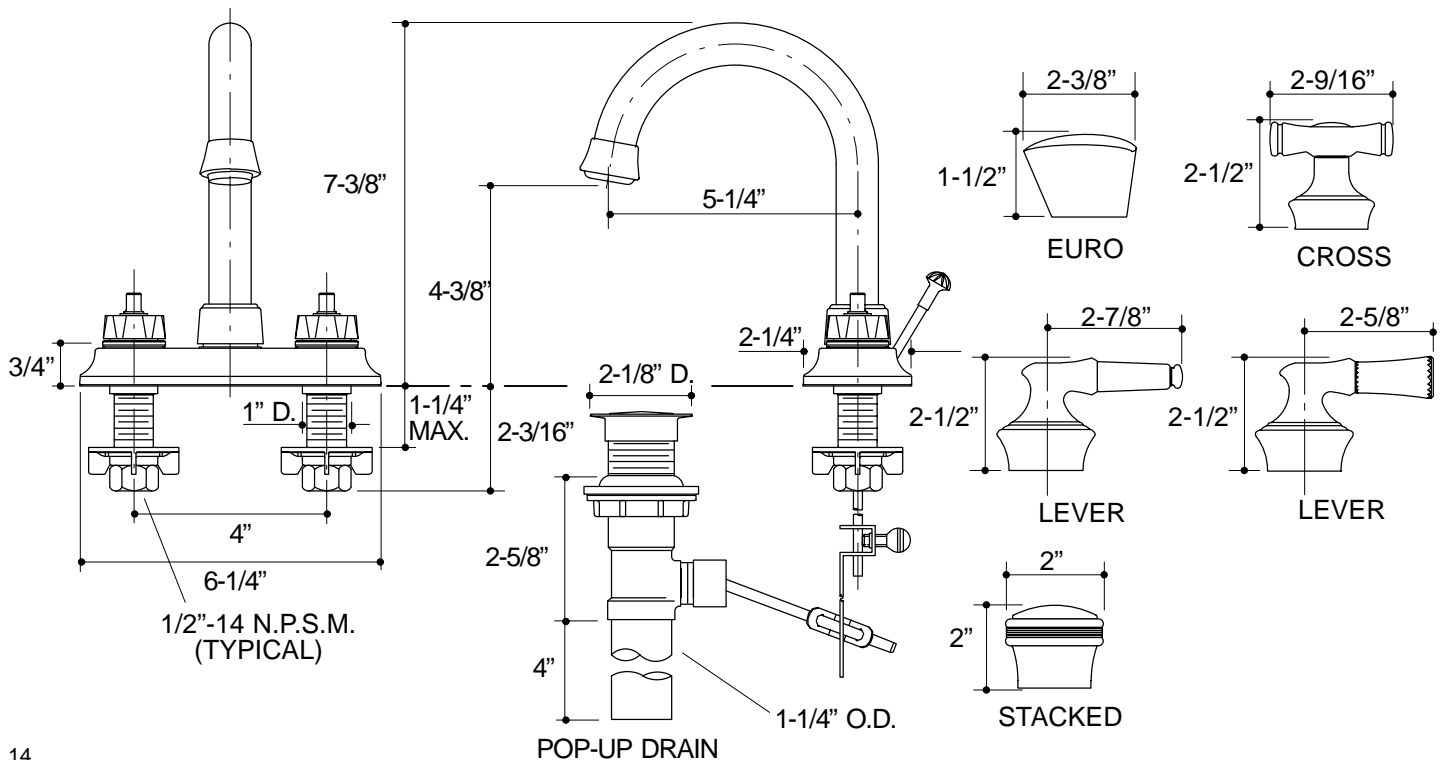

Ordering Information

Applicable product:	
Lavatory base faucet	K-15885-K
Euro handles	K-15850-1
White porcelain cross handles	K-15850-3P
White porcelain cross handles, ©Disney	K-15850-3D
Lever handles:	
with acrylic insert	K-15850-4R
with white porcelain insert	K-15850-4P
with polished chrome insert	K-15850-4M
with polished brass insert	K-15850-4N
Stacked handles:	
with polished chrome insert	K-15850-7M
with polished brass insert	K-15850-7N
ADA Lever and cross handle is ADA compliant	

14

K-15885-K Coralais™ Lavatory Faucet
112712-1-DA (-)

KOHLER®

NOTES: