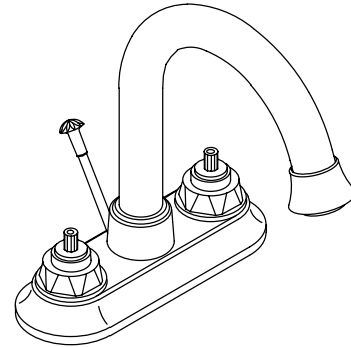

**CORALAIS™ DECORATOR SERIES**

**LAVATORY BASE FAUCET  
K-15885-K**

**FEATURES**

- Metal construction
- For 4" centers
- Reversible quarter-turn washerless ceramic disc valves
- 5-1/4" traditional spout
- 2.0 gallons per minute
- Pop-up drain with lift rod and tailpiece
- Variety of handle style options

**SPECIFIED MODEL:** For complete faucet, both base faucet and handle choice must be specified.

Model	Description								
K-15885-K	Coralais Decorator Series Centerset Lavatory Base Faucet			<input type="checkbox"/> CP		<input type="checkbox"/> PB			
Required Accessory (Includes Two Handles)									
K-15850-1	Euro	<input type="checkbox"/> CP   <input type="checkbox"/> PB							
K-15850-3D	White Porcelain Cross, ©Disney		<input type="checkbox"/> CP						
K-15850-3P	White Porcelain Cross		<input type="checkbox"/> CP   <input type="checkbox"/> PB						
K-15850-4M	Lever, Polished Chrome Insert			<input type="checkbox"/> CP	<input type="checkbox"/> PB				
K-15850-4N	Lever, Polished Brass Insert			<input type="checkbox"/> CP	<input type="checkbox"/> PB				
K-15850-4P	Lever, White Porcelain Insert			<input type="checkbox"/> CP	<input type="checkbox"/> PB				
K-15850-4R	Lever, Acrylic Insert					<input type="checkbox"/> CP   <input type="checkbox"/> PB			
K-15850-7M	Stacked, Polished Chrome Insert						<input type="checkbox"/> CP   <input type="checkbox"/> PB		
K-15850-7N	Stacked, Polished Brass Insert						<input type="checkbox"/> CP   <input type="checkbox"/> PB		

**PRODUCT SPECIFICATION:**  
Two-handle centerset lavatory base faucet shall be of metal construction. Faucet shall feature reversible quarter-turn washerless ceramic disc valves, assuring positive handle stop positioning. Product shall include 4" centers, 5-1/4" traditional spout, and pop-up drain with lift rod and tailpiece. Faucet shall be Kohler Model K-15885-K-\_\_\_\_\_ and handles shall be Kohler Model K-15850-\_\_\_\_\_-\_\_\_\_\_.