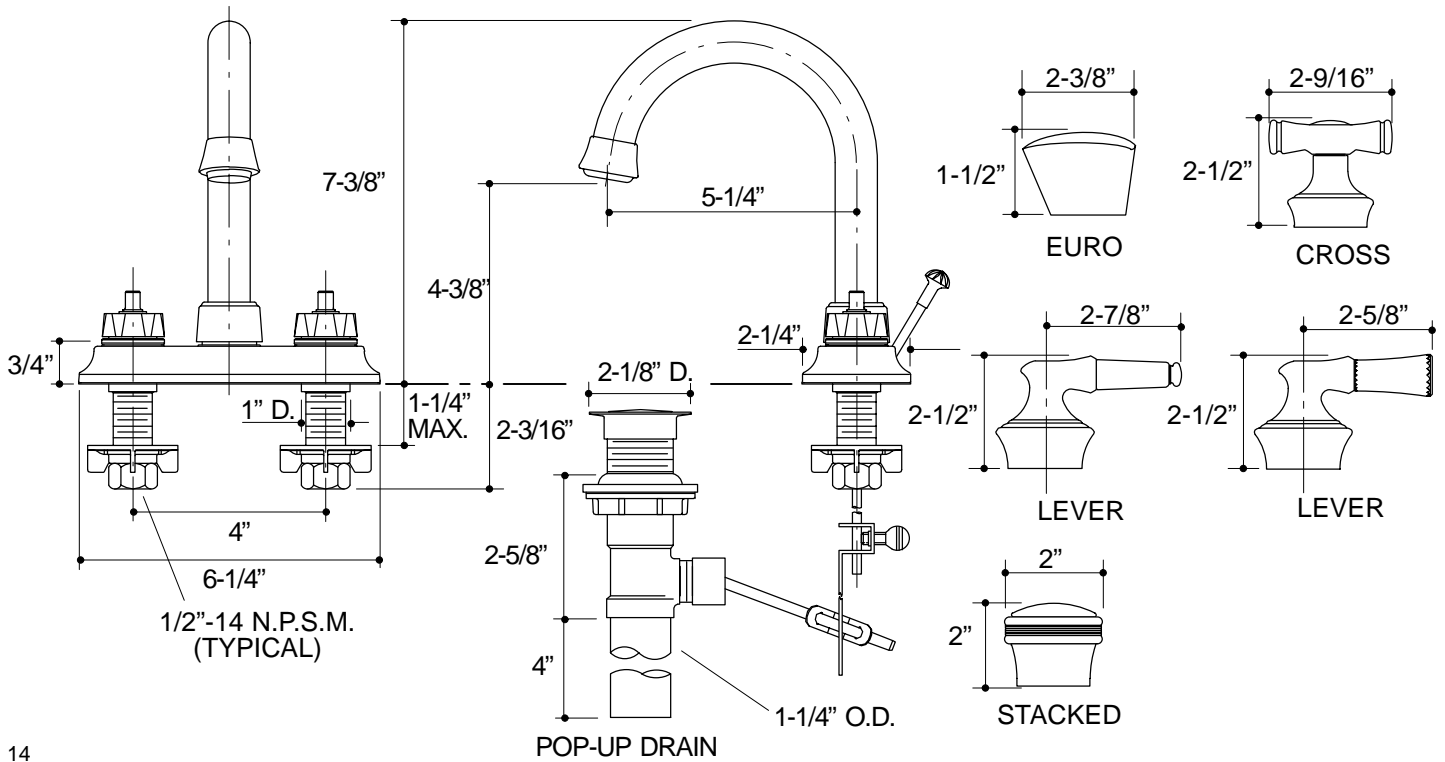

CORALAIS™ DECORATOR SERIES

14

PRODUCT DIAGRAM