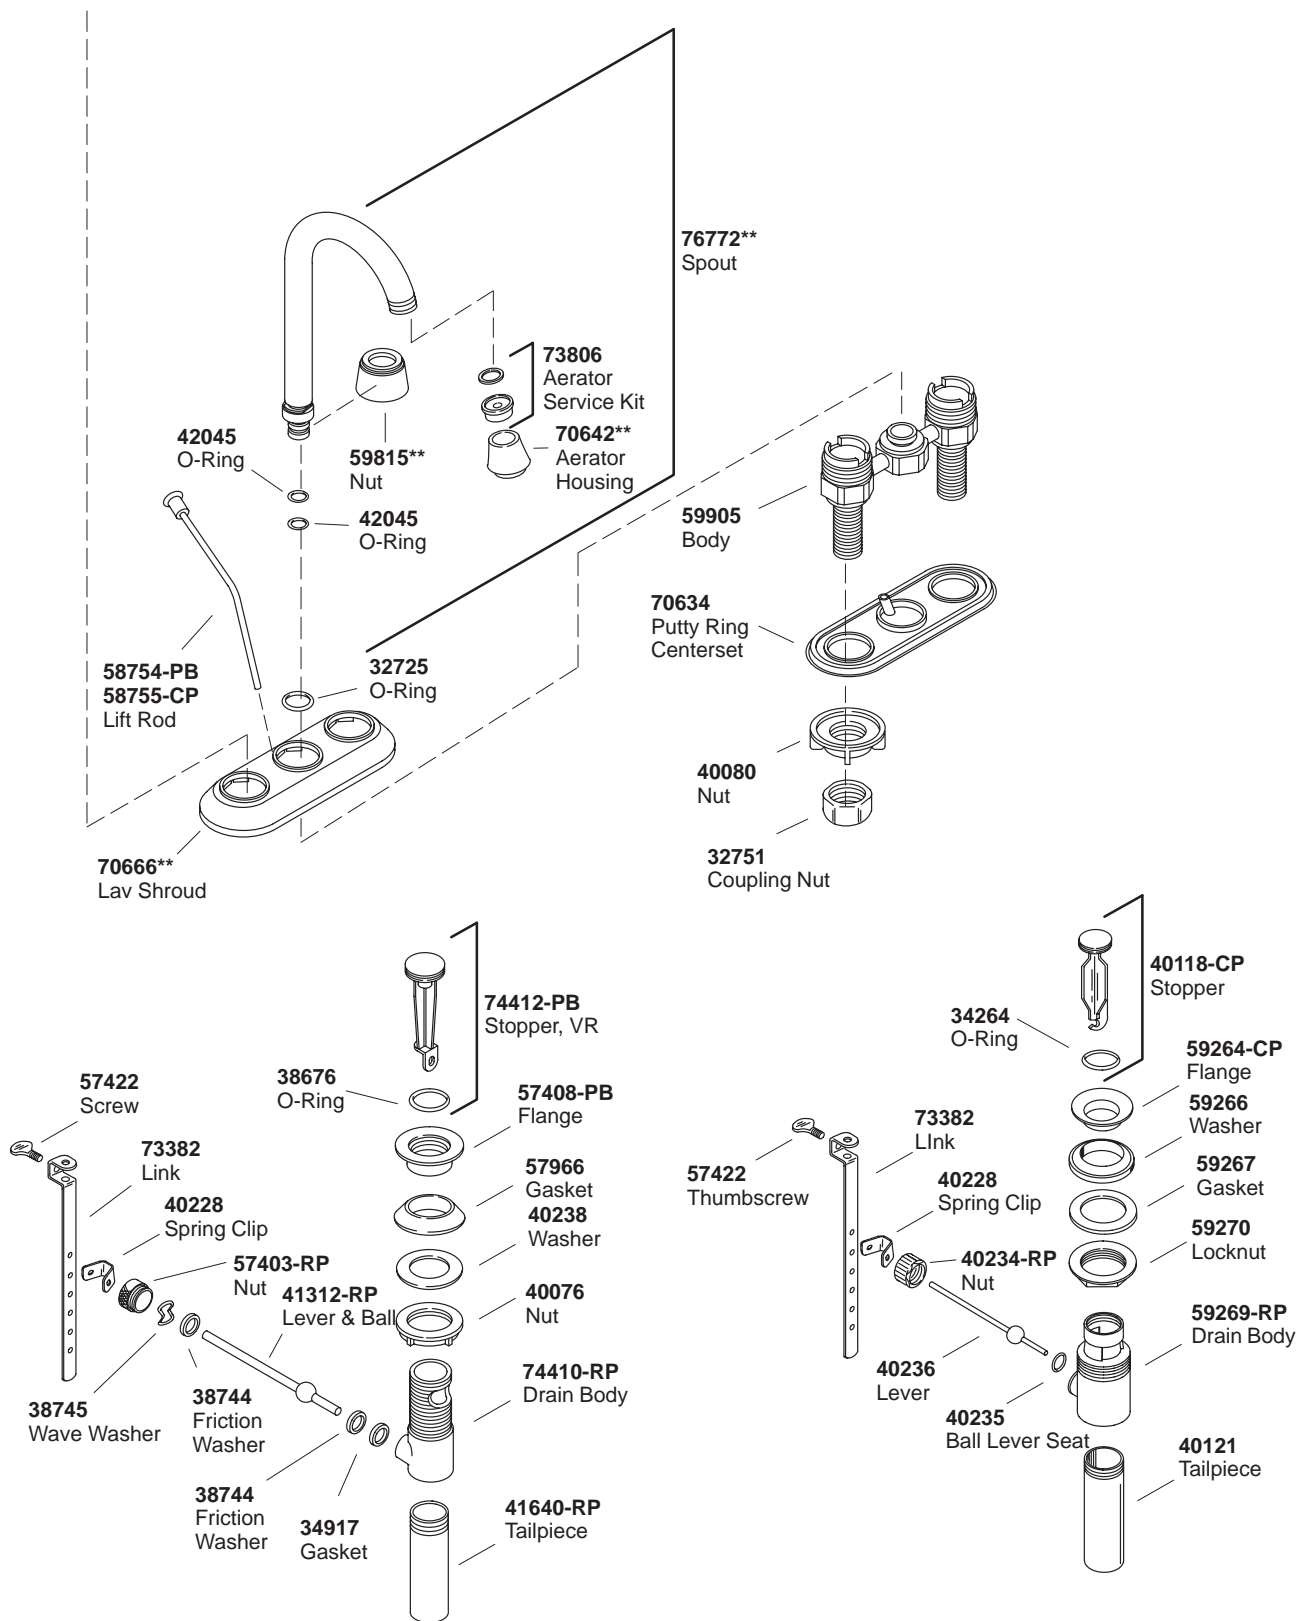

K#	Description
K-15885-K-**-AA/FC	Centerset Base Faucet
K-15885-3P-**-AA	4" Centerset Faucet with Cross Handles
K-15885-4M-**-AA	4" Centerset Faucet with Lever Handles (Polished Chrome Insert)
K-15885-4P-**-AA	4" Centerset Faucet with White Porcelain Lever Handles

Decorative Series - Handle										
K#	Euro Handle	Cross Handle	Lever Handle	Stacked Handle	Acrylic Insert	White Porcelain Insert	Wood Insert	Polished Brass Insert	Polished Chrome Insert	
K-15850-1-**-AA	X									
K-15850-3P-**-AA/BA		X								
K-15850-4M-**-AA/BA			X						X	
K-15850-4N-**-AA			X					X		
K-15850-4P-**-AA			X			X				
K-15850-4R-**-AA			X		X					
K-15850-4S-**-AA			X				X			
K-15850-7M-**-AA				X					X	
K-15850-7N-**-AA				X				X		

** Variation and/or finish/color code may be required when ordering.

** Variation and/or finish/color code may be required when ordering.