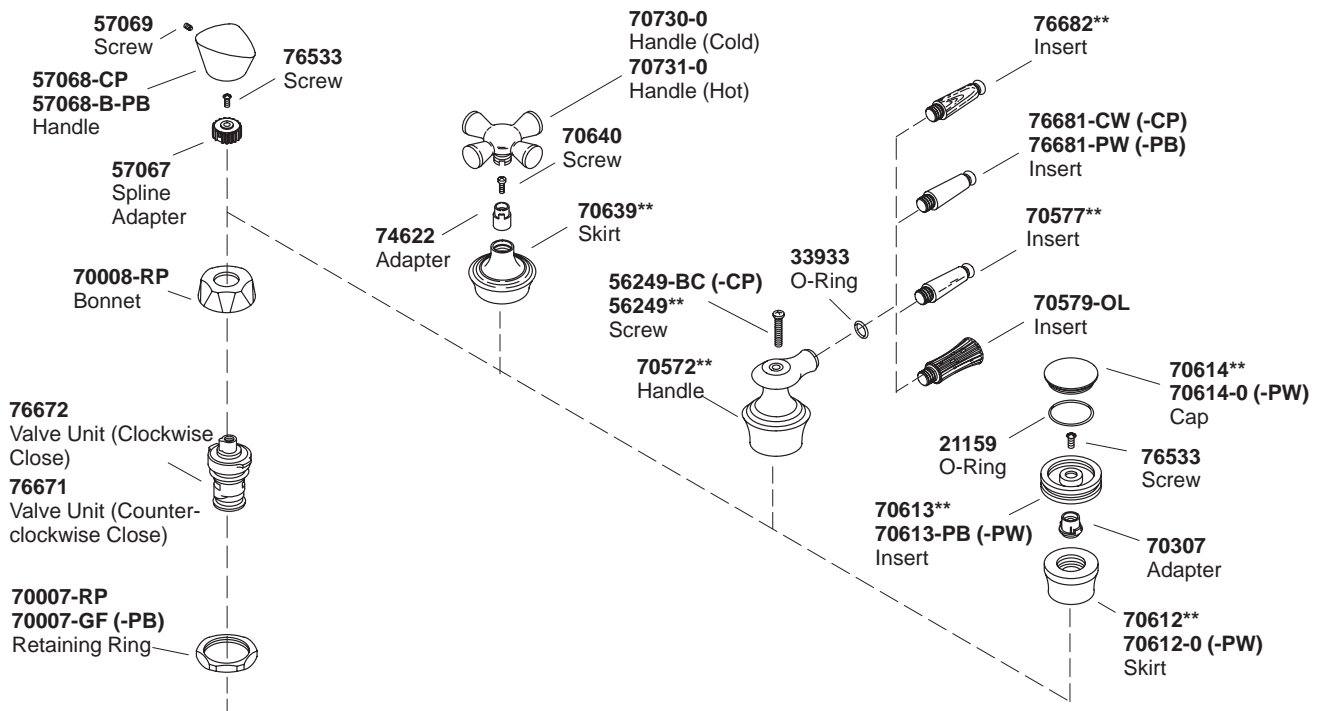

K#	Description
K-15885-K-**-AA/FC	Centerset Base Faucet
K-15885-3P-**-AA	4" Centerset Faucet with Cross Handles
K-15885-4M-**-AA	4" Centerset Faucet with Lever Handles (Polished Chrome Insert)
K-15885-4P-**-AA	4" Centerset Faucet with White Porcelain Lever Handles

Decorative Series - Handle										
K#	Euro Handle	Cross Handle	Lever Handle	Stacked Handle	Acrylic Insert	White Porcelain Insert	Wood Insert	Polished Brass Insert	Polished Chrome Insert	
K-15850-1-**-AA	X									
K-15850-3P-**-AA/BA		X								
K-15850-4M-**-AA/BA			X						X	
K-15850-4N-**-AA			X					X		
K-15850-4P-**-AA			X			X				
K-15850-4R-**-AA			X		X					
K-15850-4S-**-AA			X				X			
K-15850-7M-**-AA				X					X	
K-15850-7N-**-AA				X				X		