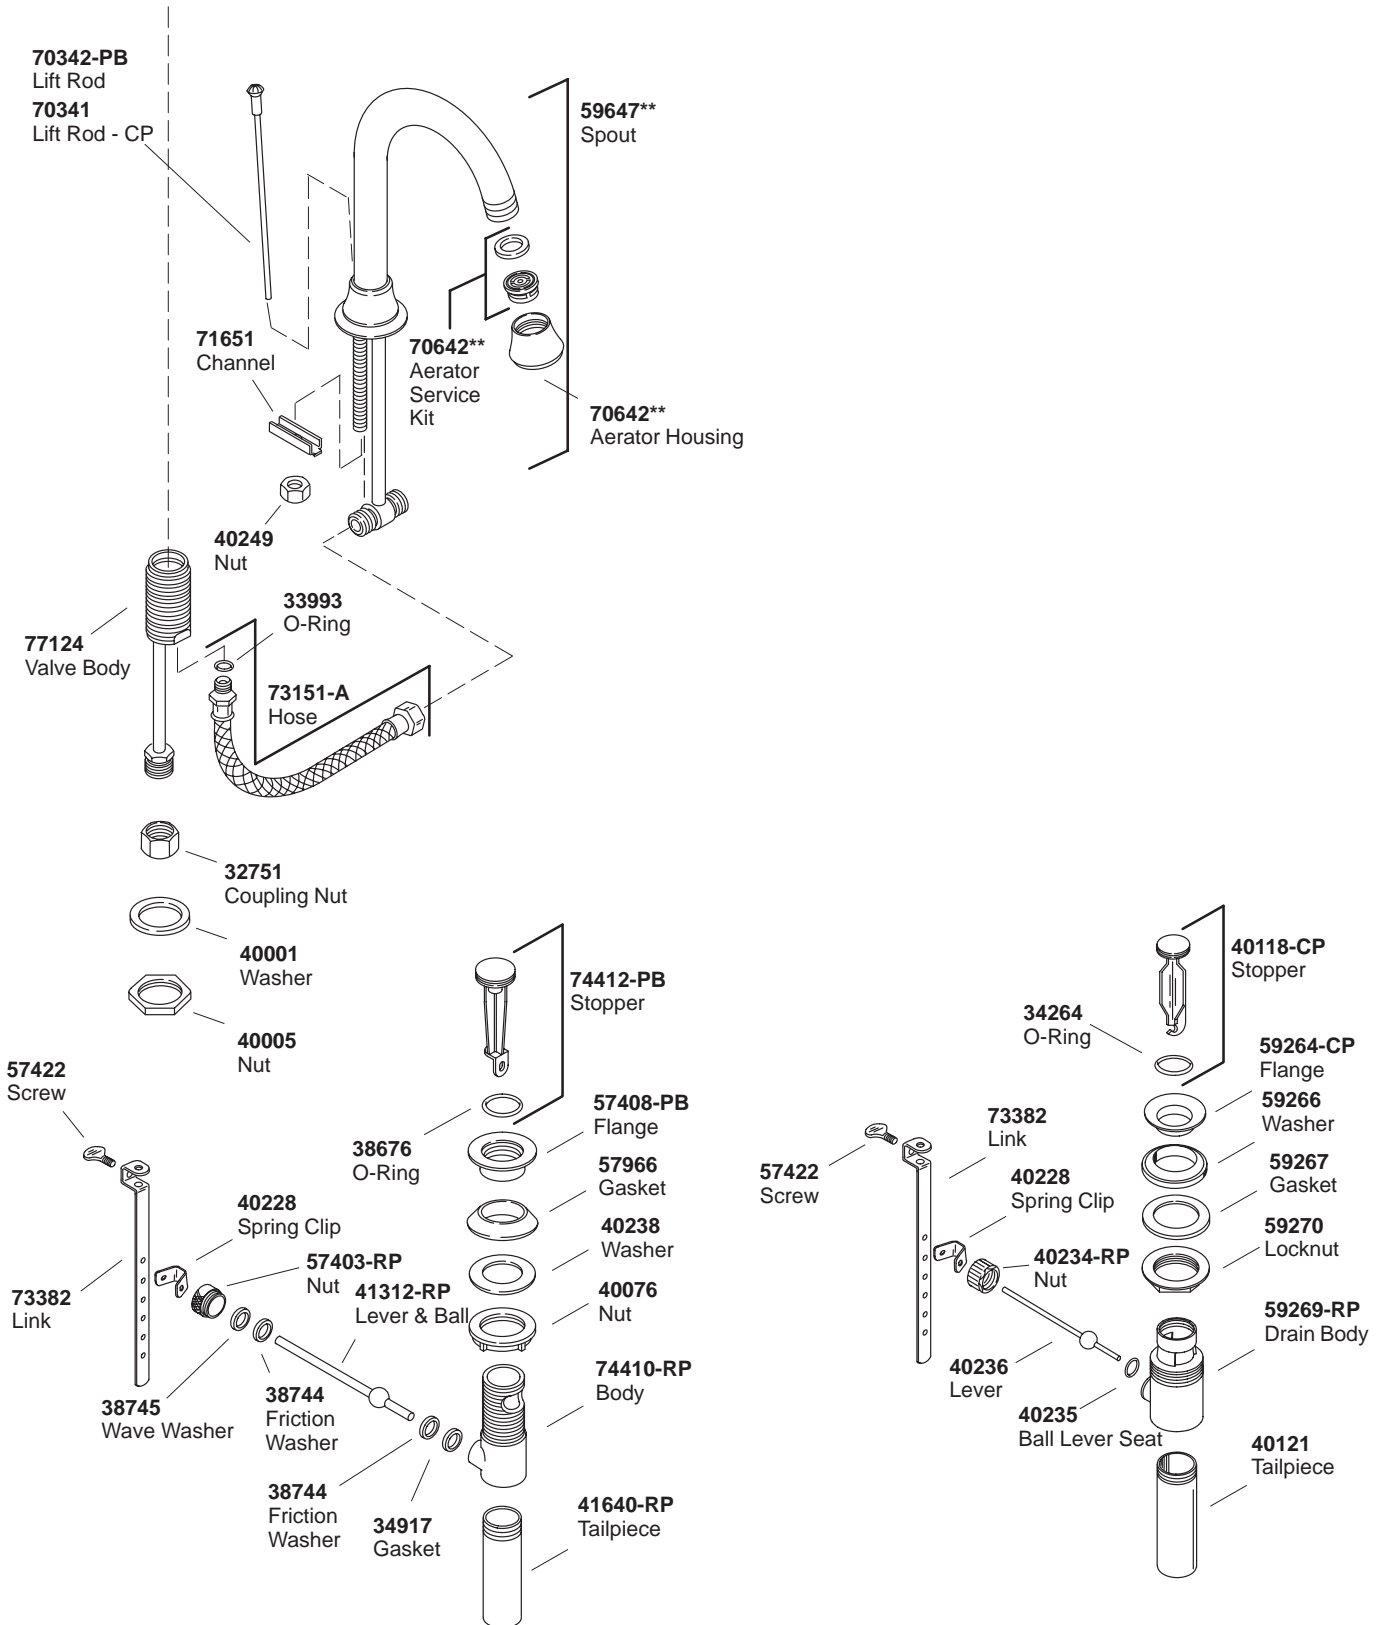

K#	Description
K-15886-K-**-FC	Lavatory Faucet

Decorative Series - Handle										
K#	Euro Handle	Cross Handle	Lever Handle	Stacked Handle	Acrylic Insert	White Porcelain Insert	Wood Insert	Polished Brass Insert	Polished Chrome Insert	
K-15850-1-**-AA	X									
K-15850-3P-**-AA/-BA		X								
K-15850-4M-**-AA/-BA			X						X	
K-15850-4N-**-AA			X					X		
K-15850-4P-**-AA			X			X				
K-15850-4R-**-AA			X		X					
K-15850-4S-**-AA			X				X			
K-15850-7M-**-AA				X					X	
K-15850-7N-**-AA				X				X		

** Variation and/or finish/color code may be required when ordering.

** Variation and/or finish/color code may be required when ordering.