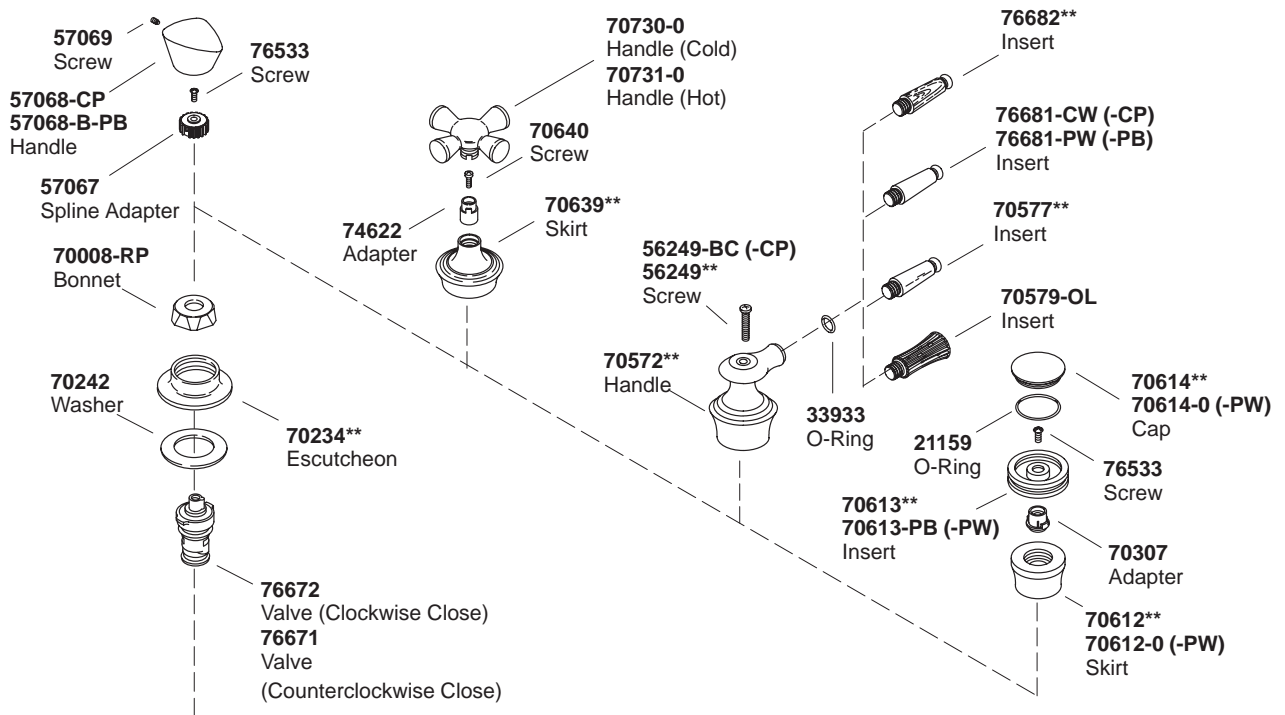

K#	Description
K-15886-K-**-FC	Lavatory Faucet

Decorative Series - Handle										
K#	Euro Handle	Cross Handle	Lever Handle	Stacked Handle	Acrylic Insert	White Porcelain Insert	Wood Insert	Polished Brass Insert	Polished Chrome Insert	
K-15850-1-**-AA	X									
K-15850-3P-**-AA/-BA		X								
K-15850-4M-**-AA/-BA			X						X	
K-15850-4N-**-AA			X					X		
K-15850-4P-**-AA			X			X				
K-15850-4R-**-AA			X		X					
K-15850-4S-**-AA			X				X			
K-15850-7M-**-AA				X					X	
K-15850-7N-**-AA				X				X		

** Variation and/or finish/color code may be required when ordering.

** Variation and/or finish/color code may be required when ordering.