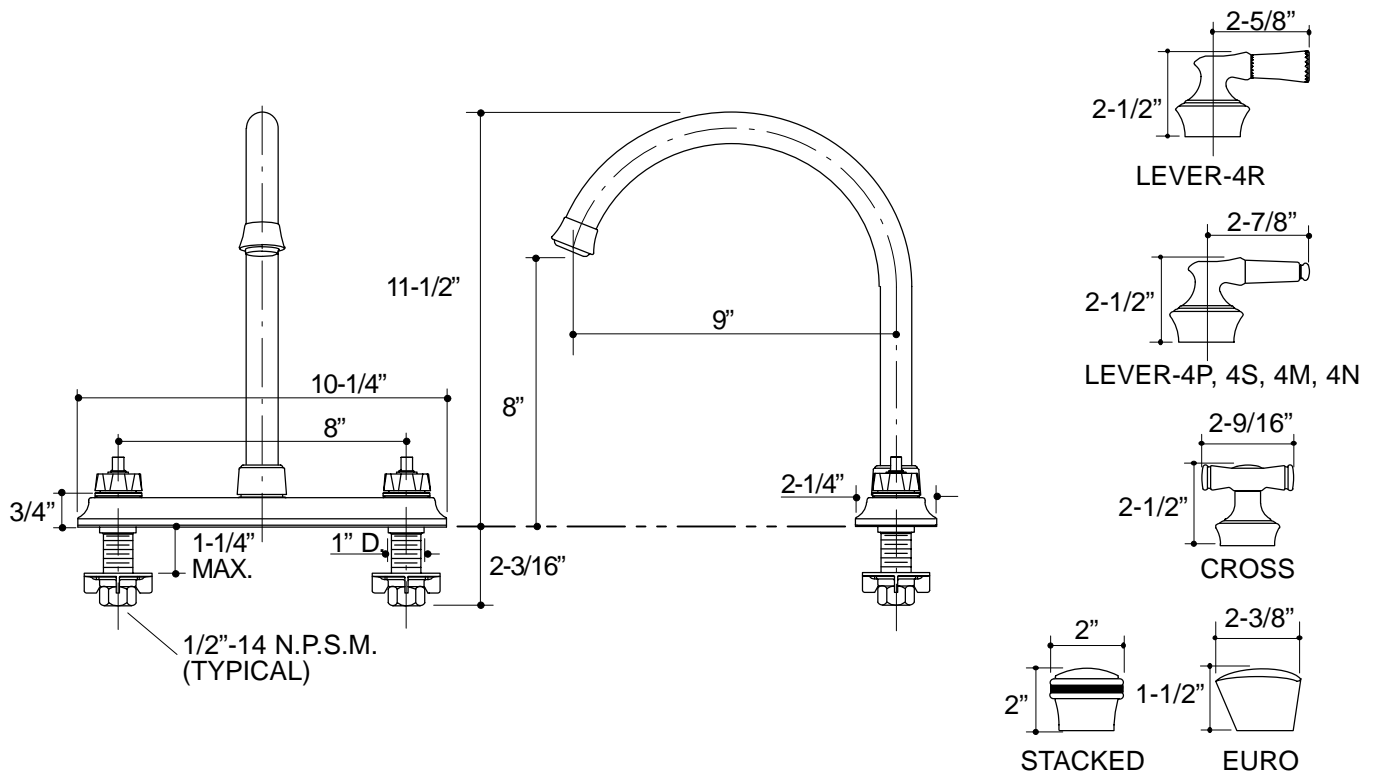

CORALAIS™ DECORATOR SERIES

316

PRODUCT DIAGRAM