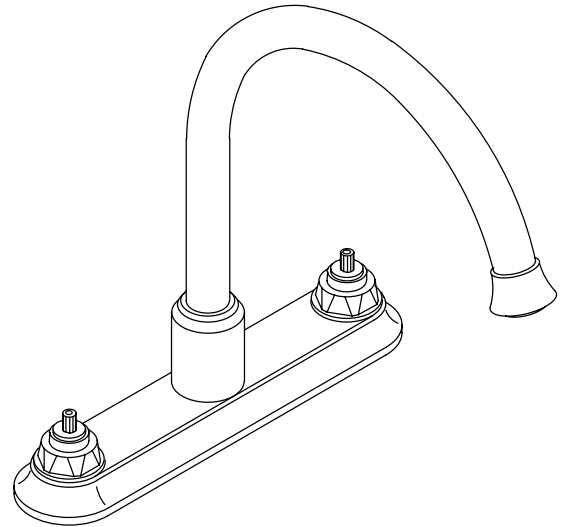

CORALAIS™ DECORATOR SERIES

**KITCHEN SINK BASE FAUCET
K-15888-K**

FEATURES

- Metal construction
- For 8" centers
- Reversible quarter-turn washerless ceramic disc valves
- 9" traditional swing spout
- 2.2 gallons per minute
- Variety of handle style options

CODES/STANDARDS APPLICABLE

Specified model meets or exceeds the following:

- ASME/ANSI A112.18.1M
- CSA B125
- Energy Policy Act of 1992
- IAPMO/UPC
- NSF 61

COLORS/FINISHES

- CP Polished Chrome
- PB Polished Brass

SPECIFIED MODEL: For complete faucet, both base faucet and handle choice must be specified.

Model	Description		
K-15888-K	Coralais Decorator Series Kitchen Sink Base Faucet	☐CP	☐PB

Required Accessory (Includes Two Handles)			ADA	ADA	ADA	
K-15850-1	Euro	☐CP ☐PB				
K-15850-3D	White Porcelain Cross, ©Disney		☐CP			
K-15850-3P	White Porcelain Cross		☐CP ☐PB			
K-15850-4M	Lever, Polished Chrome Insert			☐CP ☐PB		
K-15850-4N	Lever, Polished Brass Insert			☐CP ☐PB		
K-15850-4P	Lever, White Porcelain Insert			☐CP ☐PB		
K-15850-4R	Lever, Acrylic Insert				☐CP ☐PB	
K-15850-7M	Stacked, Polished Chrome Insert					☐CP ☐PB
K-15850-7N	Stacked, Polished Brass Insert					☐CP ☐PB

PRODUCT SPECIFICATION:
Two-handle kitchen sink base faucet shall be of metal construction. Faucet shall feature reversible quarter-turn washerless ceramic disc valves, assuring positive handle stop positioning. Product shall include 8" centers, and 9" swing spout. Faucet shall be Kohler Model K-15888-K-_____ and handles shall be Kohler Model K-15850-_____-_____.