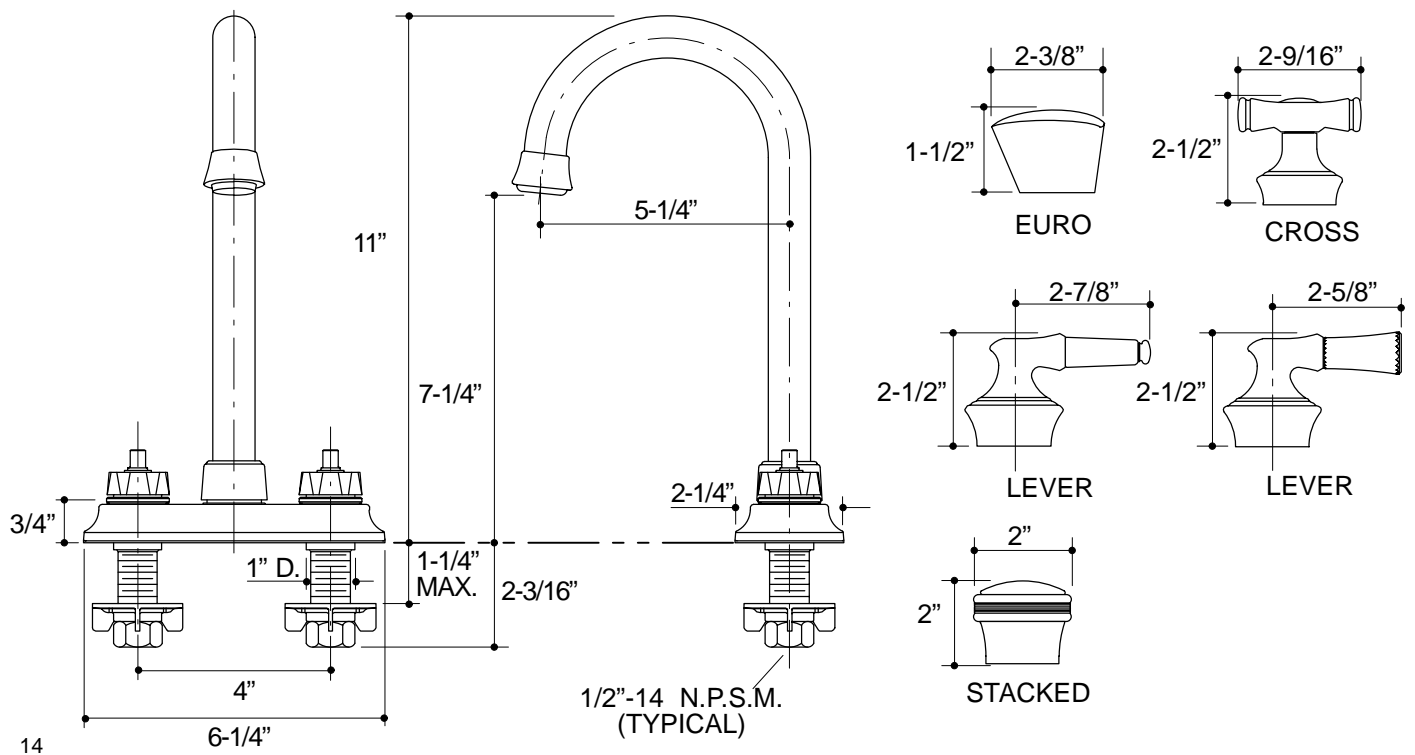

Ordering Information

Applicable product:	
Bar sink base faucet	K-15890-K
Euro handles	K-15850-1
White porcelain cross handles	K-15850-3P
White porcelain cross handles, ©Disney	K-15850-3D
Lever handles:	
with acrylic insert	K-15850-4R
with white porcelain insert	K-15850-4P
with polished chrome insert	K-15850-4M
with polished brass insert	K-15850-4N
Stacked handles:	
with polished chrome insert	K-15850-7M
with polished brass insert	K-15850-7N
ADA Lever and cross handle is ADA compliant	

K-15890-K Coralais™ Sink Faucet
112716-1-DA(-)

NOTES: