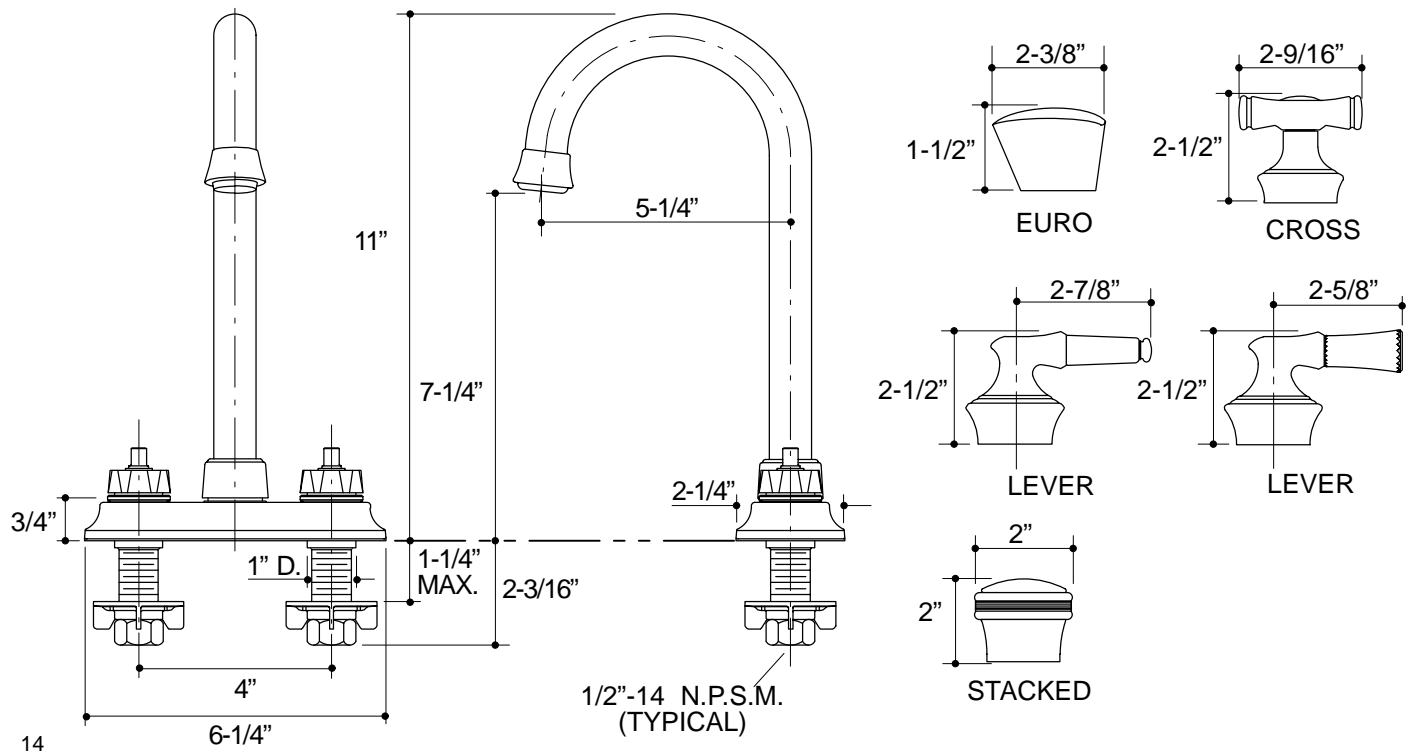

CORALAIS™ DECORATOR SERIES

PRODUCT DIAGRAM