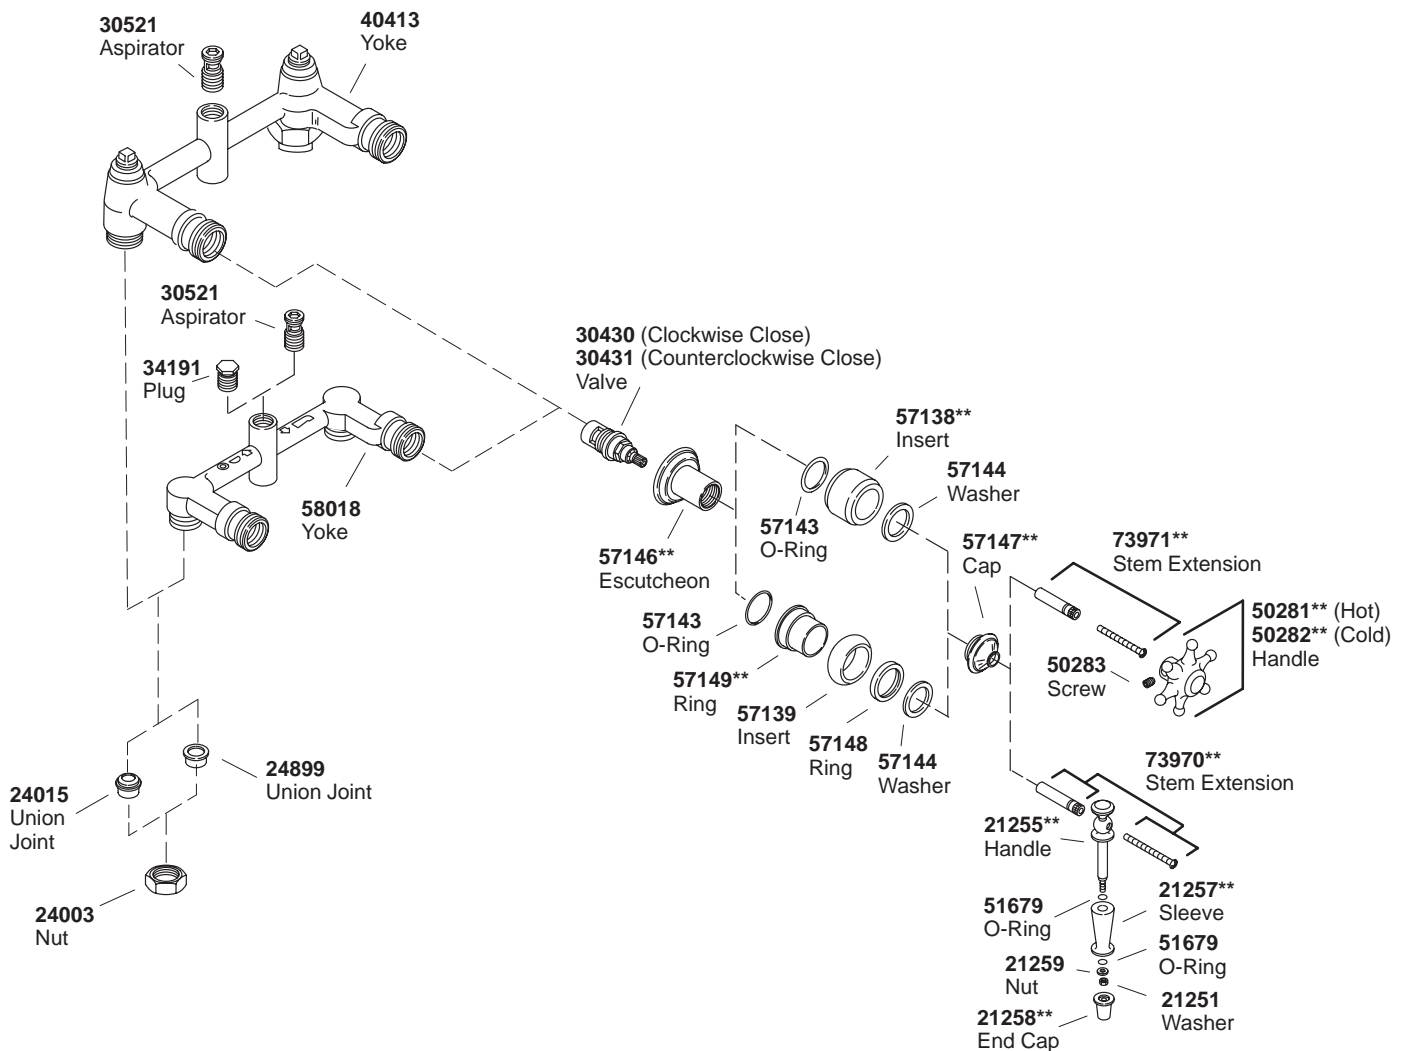

KOHLER[®] SERVICE PARTS

ANTIQUE™ CURIO™ WALL-MOUNT BATH FAUCETS

K#	Valve Only	Lever Handles	Six-Prong Handles	Bath/Shower Faucet	Shower Faucet	Non-Diverter Spout	Diverter Spout	Showerhead
123-3D-**-AA	X		X					
123-4D-**-AA	X	X						
328-**-AA						X		
330-**-AA							X	
332-**-AA								X
359-3D-**-AA/BA			X	X				
359-4D-**-AA/BA		X		X				
351-3D-**-AA/BA			X		X			
351-4D-**-AA/BA		X			X			

**Finish/color code must be specified when ordering.

**Finish/color code must be specified when ordering.