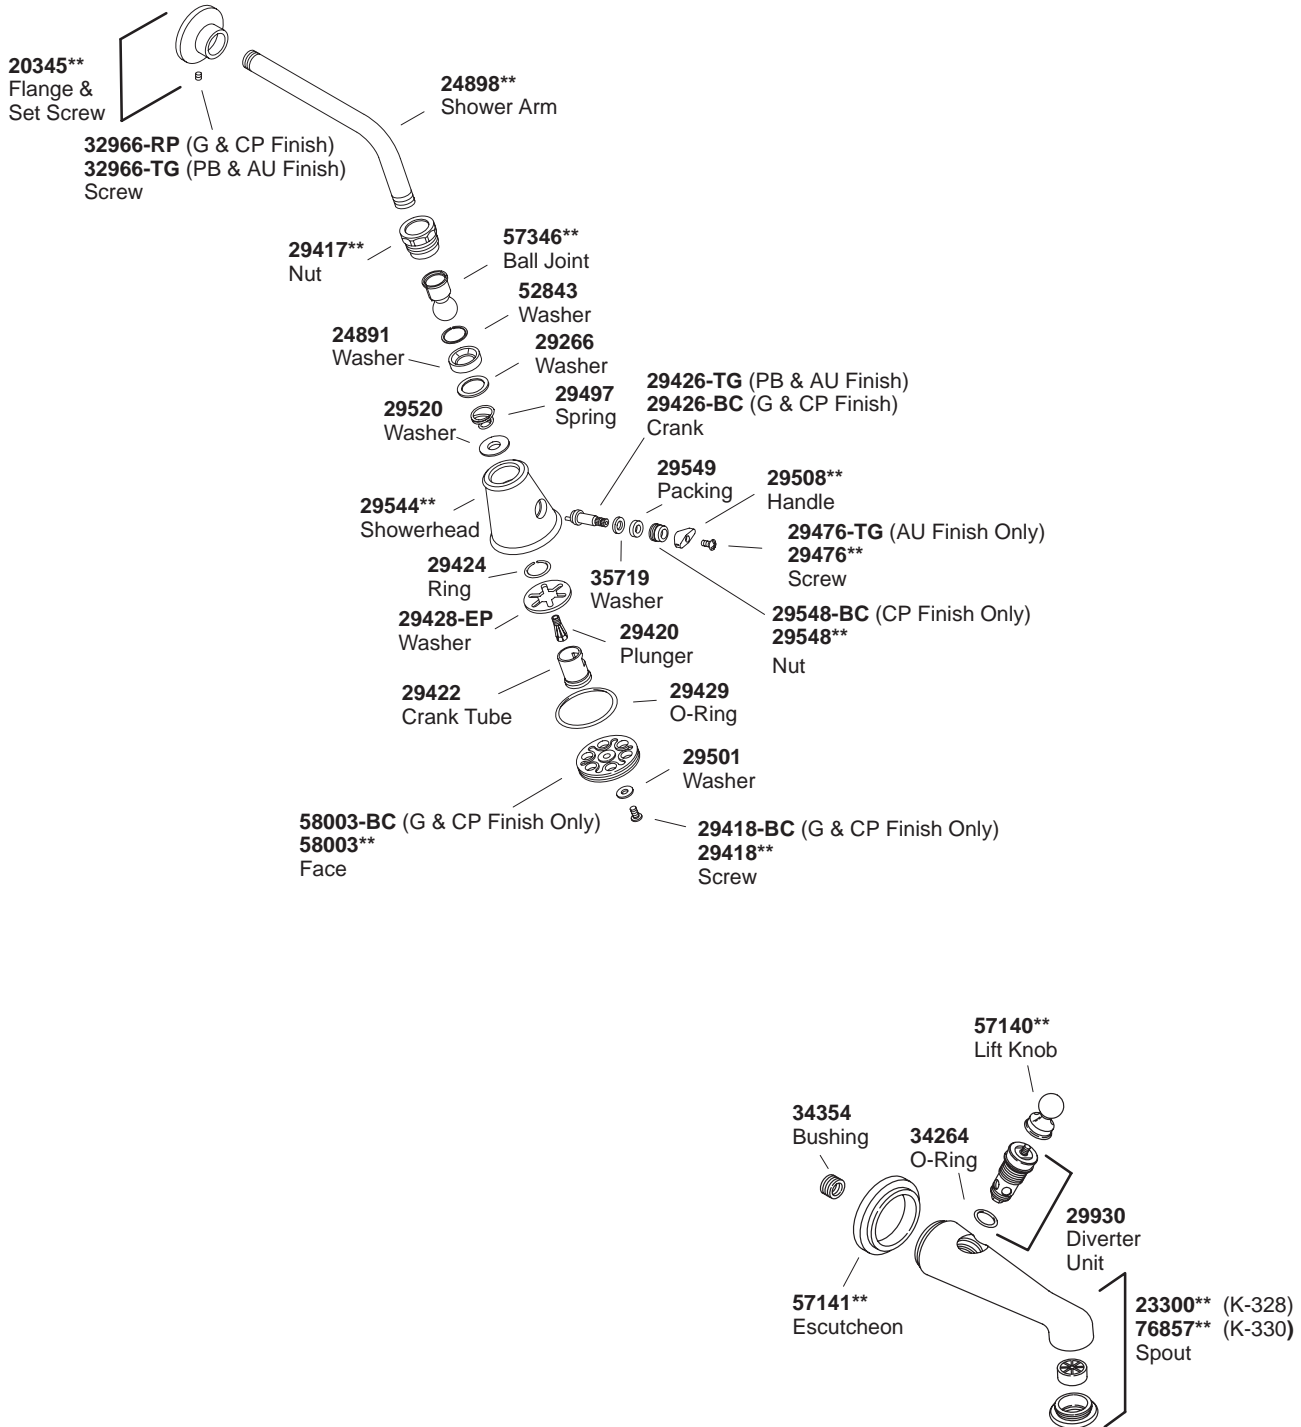

KOHLER[®] SERVICE PARTS

ANTIQUE™ CURIO™ WALL-MOUNT BATH FAUCETS

K#	Valve Only	Lever Handles	Six-Prong Handles	Bath/Shower Faucet	Shower Faucet	Non-Diverter Spout	Diverter Spout	Showerhead
123-3D-**-AA	X		X					
123-4D-**-AA	X	X						
328-**-AA						X		
330-**-AA							X	
332-**-AA								X
359-3D-**-AA/BA			X	X				
359-4D-**-AA/BA		X		X				
351-3D-**-AA/BA			X		X			
351-4D-**-AA/BA		X			X			

**Finish/color code must be specified when ordering.

**Finish/color code must be specified when ordering.