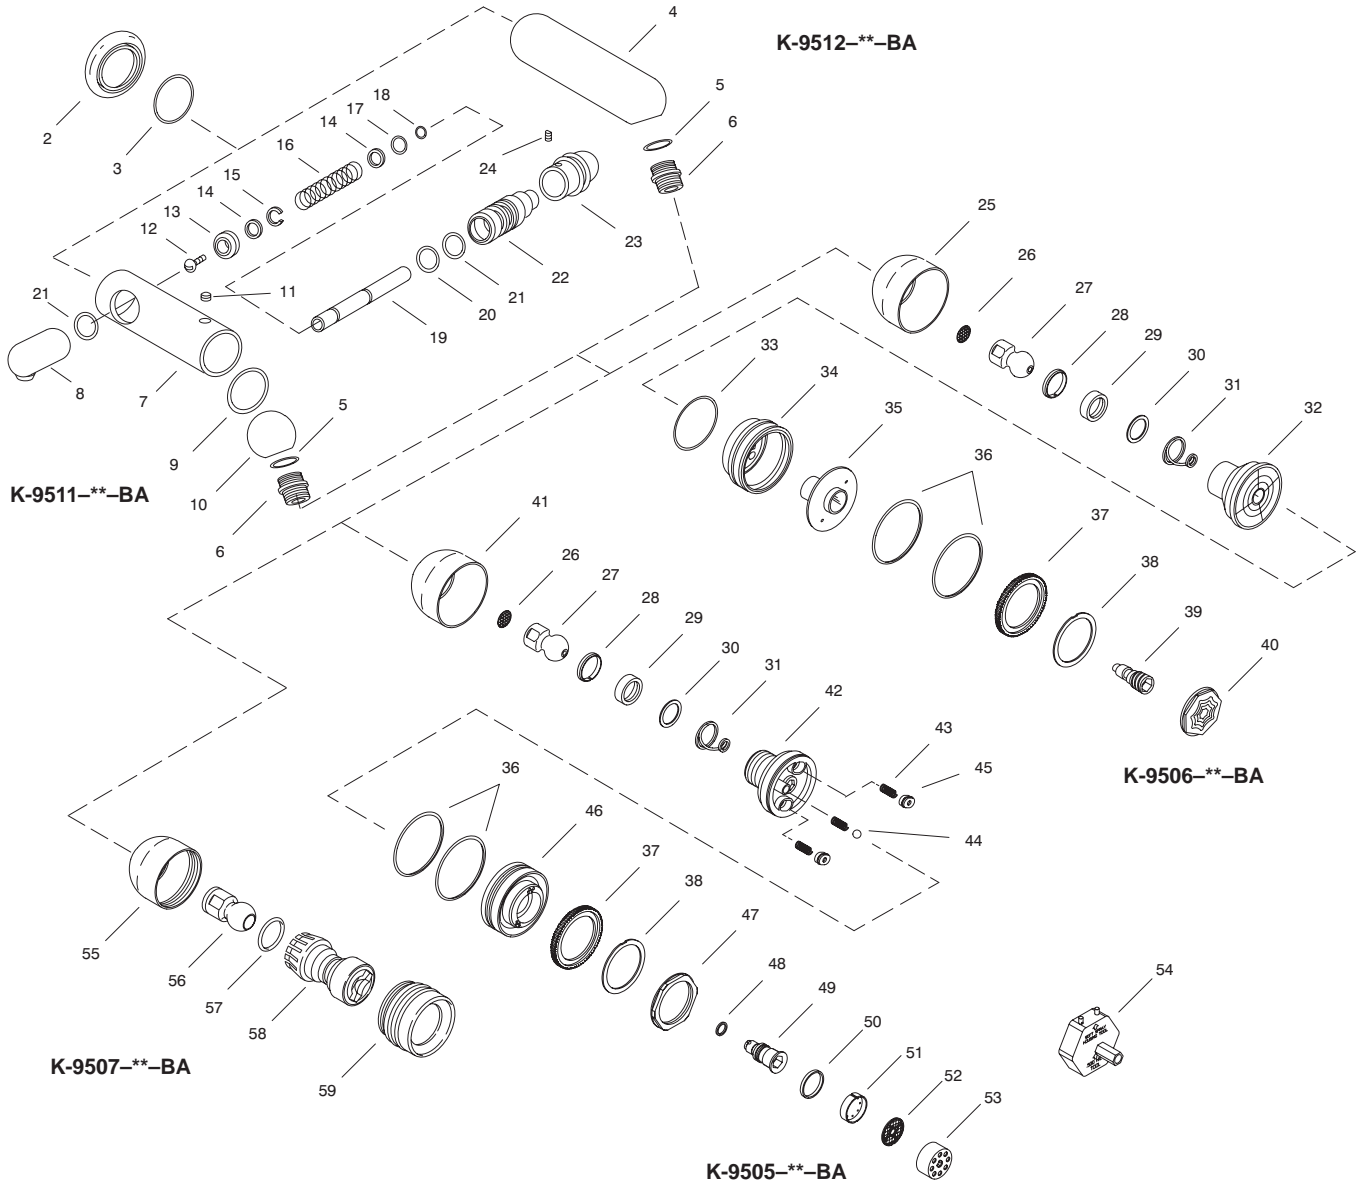

1

KOHLER® SERVICE PARTS

MASTERSHOWER™ LINE SHOWERHEADS AND SHOWER ARMS K-9505-**-BA, K-9506-**-BA K-9507-**-BA, K-9511-**-BA, K-9512-**-BA

Variation and/or finish/color code may be required when ordering.

SERVICE PARTS

ITEM NO.	PART NO.	DESCRIPTION
2	58089	Escutcheon
3	58083	O-Ring
4	58346	Shower Arm
5	34353	O-Ring
6	58347	Adapter
7	58393	Shower Arm
8	92403	Elbow Wall Assembly
9	52149	O-Ring
10	58392	End Cap
11	52557	Screw
12	20959	Screw
13	20866	Seat
14	20728	Washer
15	42265	Retaining Ring
16	20494	Spring
17	32698	O-Ring
18	36449	O-Ring
19	58396	Diverter Stem
20	34264	O-Ring
21	21271	O-Ring
22	58395	Diverter Housing
23	58398	Diverter Cap
24	60400	Screw
25	57955	Outer Housing
26	56953	Screen
27	57346	Ball Joint Assembly
28	52843	Split Washer
29	24981	Packing For Showerhead
30	29266	Washer
31	29497	Conical Spring
32	56945	Rear Housing
33	29429	O-Ring
34	59333	Driver Housing Assembly
35	57820	Diffuser Back Plate
36	56947	Grip Ring
37	56931	Diffuser
38	56949	Thrust Washer
39	57819	Center Post
40	57822	Face Plate
41	56941	Outer Housing
42	56977	Rear Housing Assembly
43	56937	Spring
44	57345	Ball Bearings
45	56933	Inlet Seal
46	56975	Front Housing Assembly
47	56939	Hex Nut
48	38820	O-Ring
49	56934	Center Post
50	56952	Gasket
51	56948	Aerator Plate
52	73498	Screen Assembly
53	56938	Aerator Housing
54	57453	Showerhead Tool
55	58086	Rear Housing
56	59336	Ball Joint Assembly
57	66446	O-Ring
58	58085	Inner Housing Assembly
59	58084	Front Housing

Variation and/or finish/color code may be required when ordering.