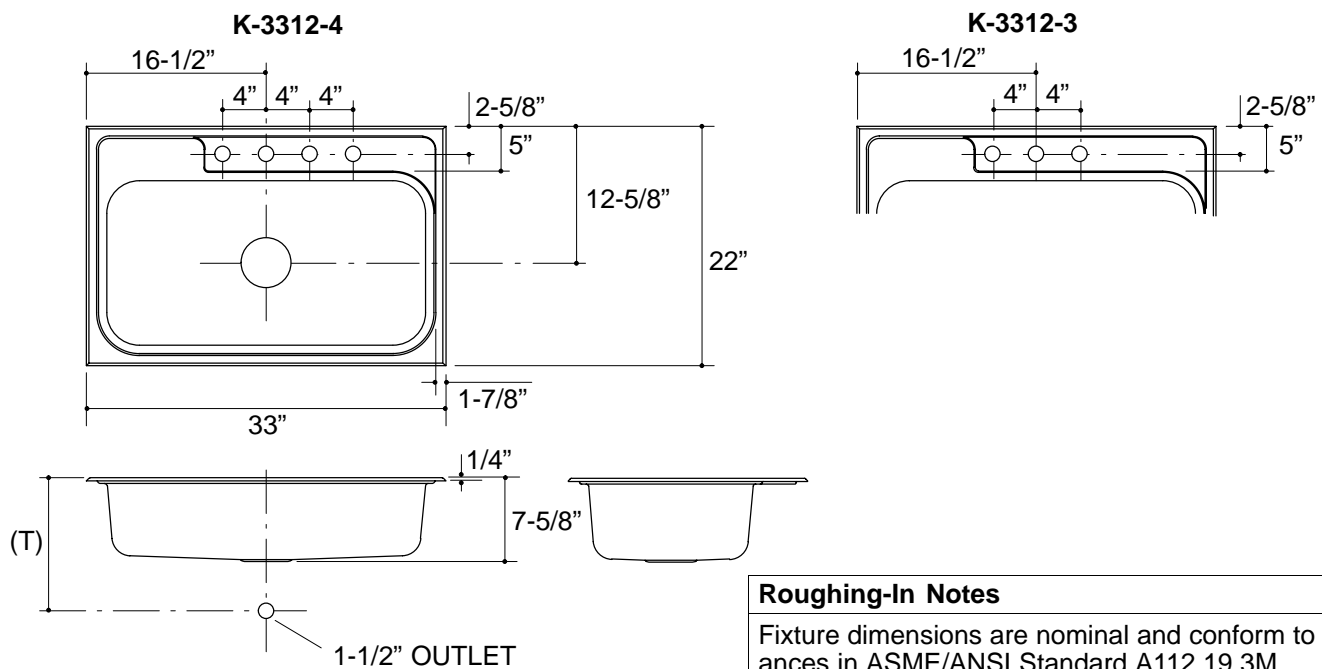

Ordering Information

Applicable product:		
Four-hole sink	K-3312-4 K-3312-4H*	shown
Three-hole sink	K-3312-3 K-3312-3H*	not shown
*The variation H denotes additional highlighted finishing on faucet deck.		
Accessories/hardware:		
Hardwood cutting board	K-3293	optional

Product Information

Fixture*:		basin area	water depth
Sink		29" x 15"	7"
Outlet	3-5/8" D.		
Faucet holes	1-7/16" D.		
* Approximate measurements for comparison only.			
Included Components:			
Fastener pack			90208

Installation Notes

Refer to installation instructions included with fixture before beginning installation.

Roughing-In Notes

Fixture dimensions are nominal and conform to tolerances in ASME/ANSI Standard A112.19.3M.

(T) Drain typically 12-7/8".

Cutout	32-1/2" x 21-1/2" with 1/2" radius corners.
--------	---

.9<116

K-3312 Lyric™ Sink
112800-1-BA (-)

KOHLER[®]