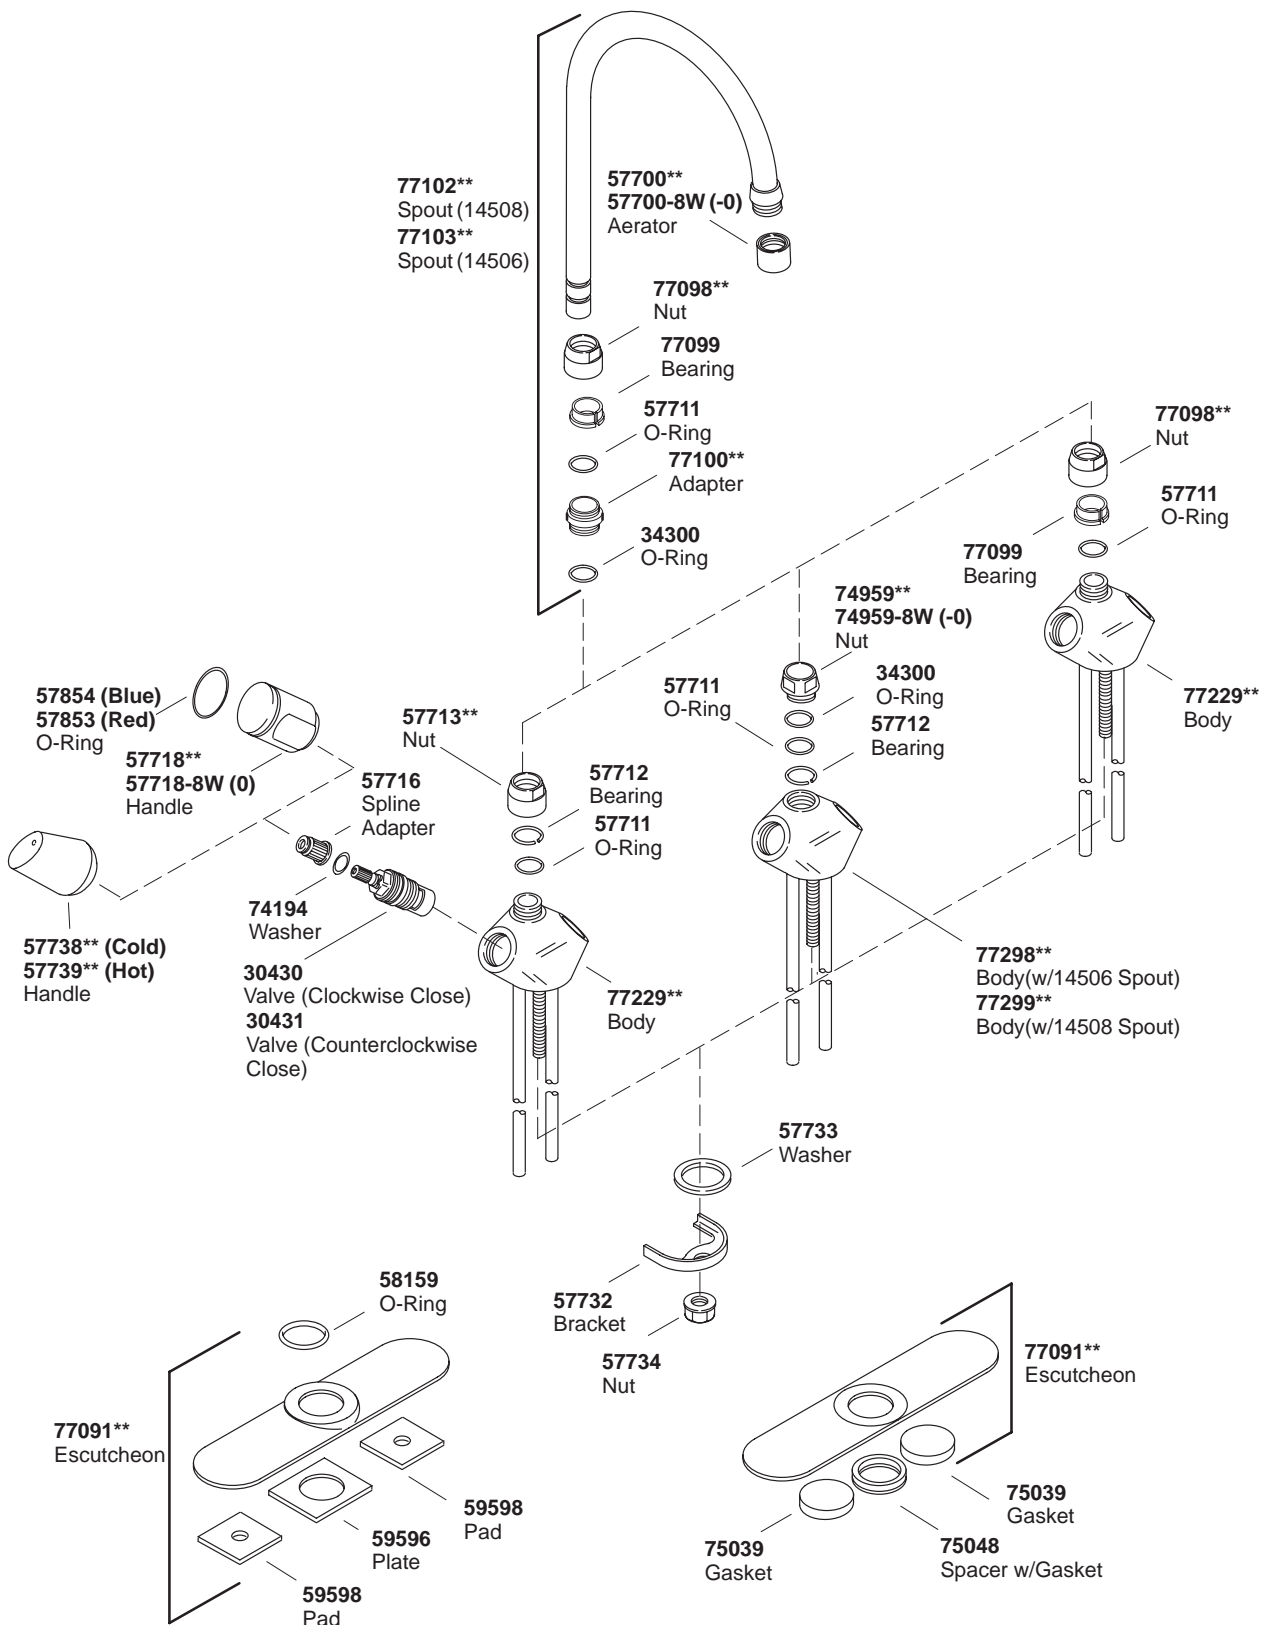

K#	7-5/8" Swing Spout	6" Swing Spout	Cylinder Handles	Oval Handles	Escutcheon Only
K-14506-7-**-AA/BA	X		X		
K-14506-9-**-AA/BA	X			X	
K-14508-7-**-AA/BA		X			
K-14508-9-**-AA/BA		X	X	X	
K-14510-**-AA/BA					X
K-14511-**-AA					X

\*\*Finish/color code must be specified when ordering.

\*\*Finish/color code must be specified when ordering.