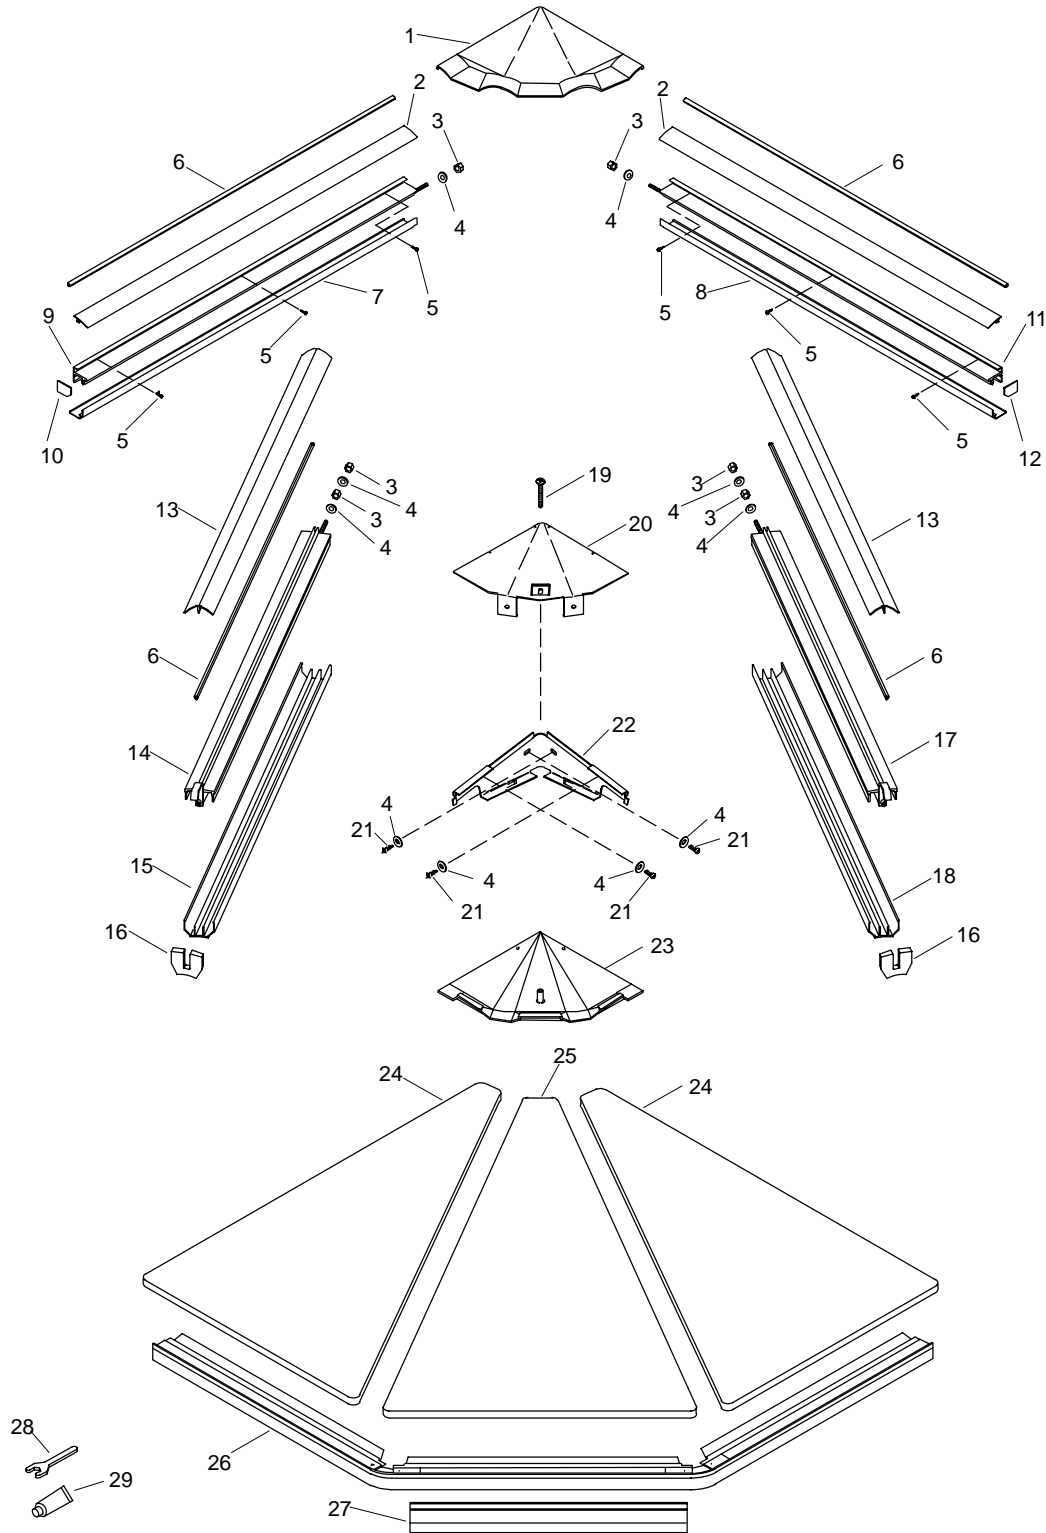

# KOHLER® SERVICE PARTS

GLASSWORKS™ STEAM DOME  
FOR WHITECAP

K#
K-9719-**-AA

**\*\*Finish/color code must be specified when ordering.**

### SERVICE PARTS

ITEM	PART NO.	DESCRIPTION
1	91474-58	Cover
2	91597**	Radial
3	97250	Nut
4	69472	Washer
5	56058**	Screw
6	91599	Vinyl Snap-In
7	91594**	Cover
8	91593**	Cover
9		Available in Service Kit Only
10	91477	Seal
11		Available in Service Kit Only
12	91478	Seal
13	91598**	Radial
14		Available in Service Kit Only
15	91588**	Cover
16	91482	Seal
17		Available in Service Kit Only
18	91587**	Cover
19	91468	Screw
20	91475	Plate
21	91465	Bolt
22	91476	Bracket
23	91473-58	Cover
24	91483	Panel
25	91484	Panel
26	95101**	Header
27	91601	Seal
28	91230	Wrench
29	92381	Caulk

### SERVICE KITS

PART NO.	ITEM	QTY.	DESCRIPTION
91603**			Side Radial Assembly (Left Hand)
	2	1 ea.	Radial
	3	1 ea.	Nut
	4	1 ea.	Washer
	6	1 ea.	Vinyl Snap-In
	7	1 ea.	Cover
	9	1 ea.	Side Radial
91602**			Side Radial Assembly (Right Hand)
	2	1 ea.	Radial
	3	1 ea.	Nut
	4	1 ea.	Washer
	6	1 ea.	Vinyl Snap-In
	8	1 ea.	Cover
	11	1 ea.	Side Radial
91605**			Center Radial Assembly (Left Hand)
	3	2 ea.	Nut
	4	2 ea.	Washer
	6	1 ea.	Vinyl Snap-In
	13	1 ea.	Radial
	14	1 ea.	Radial
	15	1 ea.	Cover
91604**			Center Radial Assembly (Right Hand)
	3	2 ea.	Nut
	4	2 ea.	Washer
	6	1 ea.	Vinyl Snap-In
	13	1 ea.	Radial
	17	1 ea.	Radial
	18	1 ea.	Cover