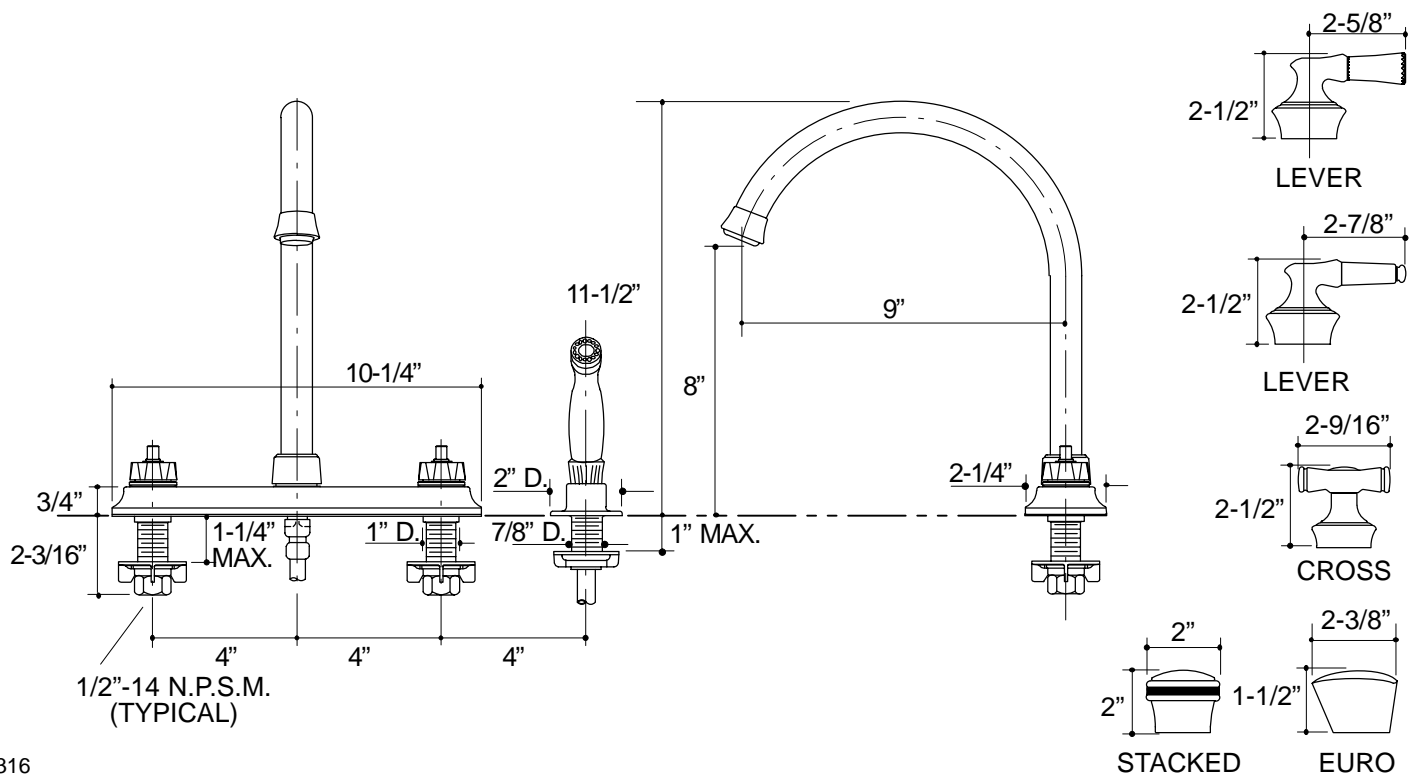

## Ordering Information

Applicable product:	
Sink base faucet	K-15889-K
Euro handles	K-15850-1
White porcelain cross handles	K-15850-3P
White porcelain cross handles, ©Disney	K-15850-3D
Lever handles:	
with acrylic insert	K-15850-4R
with white porcelain insert	K-15850-4P
with polished chrome insert	K-15850-4M
with polished brass insert	K-15850-4N
Stacked handles:	
with polished chrome insert	K-15850-7M
with polished brass insert	K-15850-7N
<b>ADA</b> Lever and cross handle is ADA compliant	

316

**K-15889-K** Coralais™ Sink Faucet  
112897-1-DA (-)

**KOHLER®**

**NOTES:**