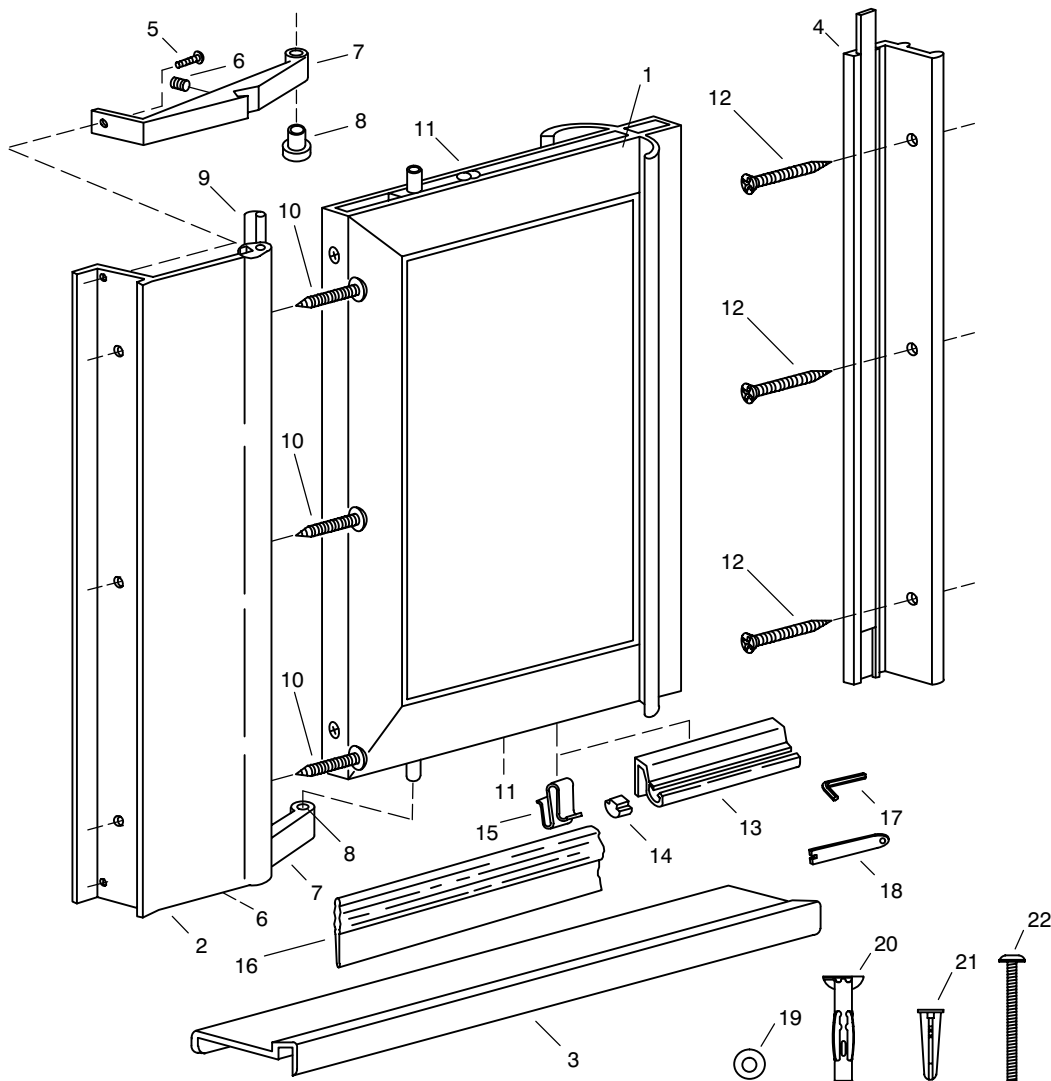

## GLASSWORKS™ PIVOT SHOWER DOOR K-9883-AA

### SERVICE PARTS

ITEM NO.	PART NO.	DESCRIPTION
1	90116	Glass Panel
2	90070	Pivot Jamb
3	90071	Pivot Door Curb
4	90069	Strike Jamb, Assembly
5	62726	Screw, #6 x 3/8" Truss Head
6	62727	Set Screw, #8-32 x 1/8"
7	62733	Pivot Plate
8	62694	Pivot Bushing
9	90146	Seal, Pivot Door
10	62723	Screw, #8 x 1-1/2" Truss Head
11	62696	Set Screw
12	62722	Screw, #8 x 1-1/2" Flat Head
13	90068	Drip Rail
14	62344	Drip Plug
15	62689	Wiper Clip
16	90145	Wiper Blade, Jamb
17	62728	Allen Wrench
18	62346	Pivot Door Wrench
19	62225	Washer, #6 Flat
20	62224	Hollow Wall Anchor
21	66646	Plastic Wall Plug
22	62223	Screw, #6-32 x 1-1/2"