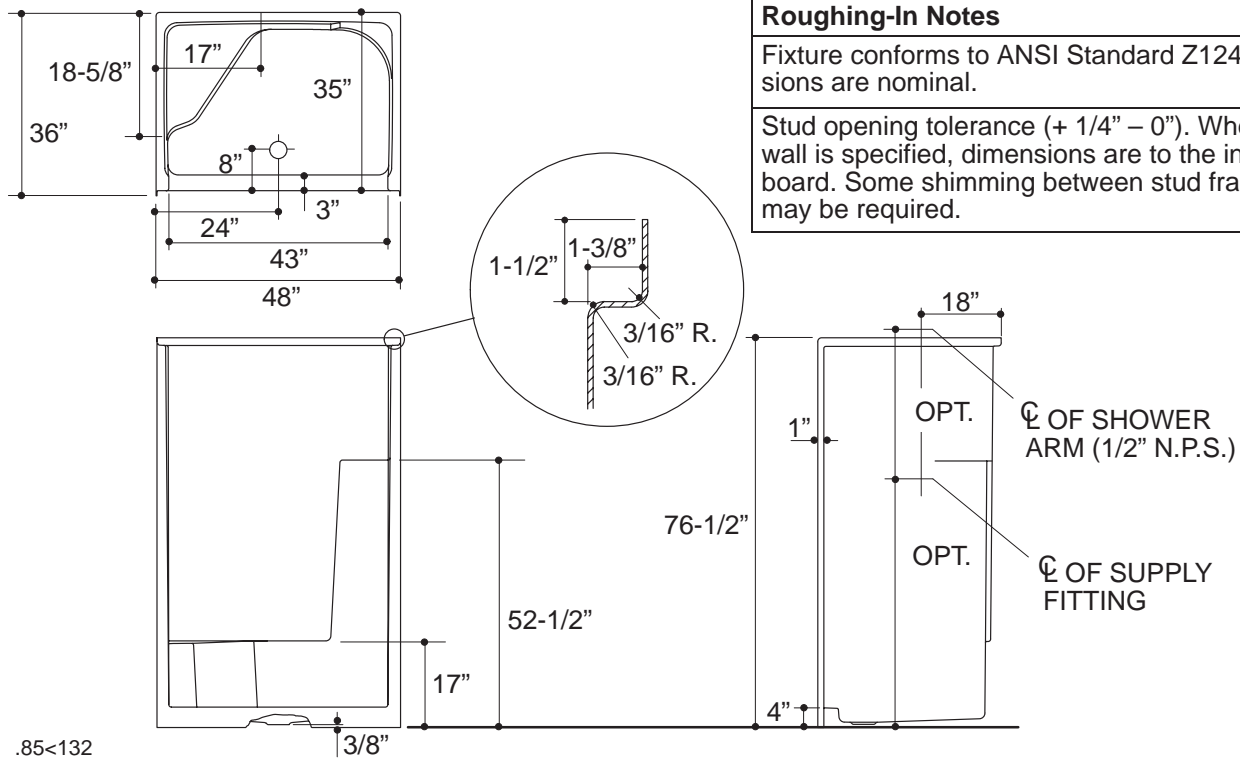

Product Information

Fixture:	
Weight	104 lbs.
Configuration	1-piece
Drain Outlet	3-3/8" D.

Installation Notes

Refer to installation instructions included with fixture before beginning installation.

Fixture not drilled for supply fittings.

Shimming may be required to level fixture.

Roughing-In Notes

Fixture conforms to ANSI Standard Z124.2. All dimensions are nominal.

Stud opening tolerance (+ 1/4" - 0"). When fire rated wall is specified, dimensions are to the inside of the wall board. Some shimming between stud frame and fixture may be required.