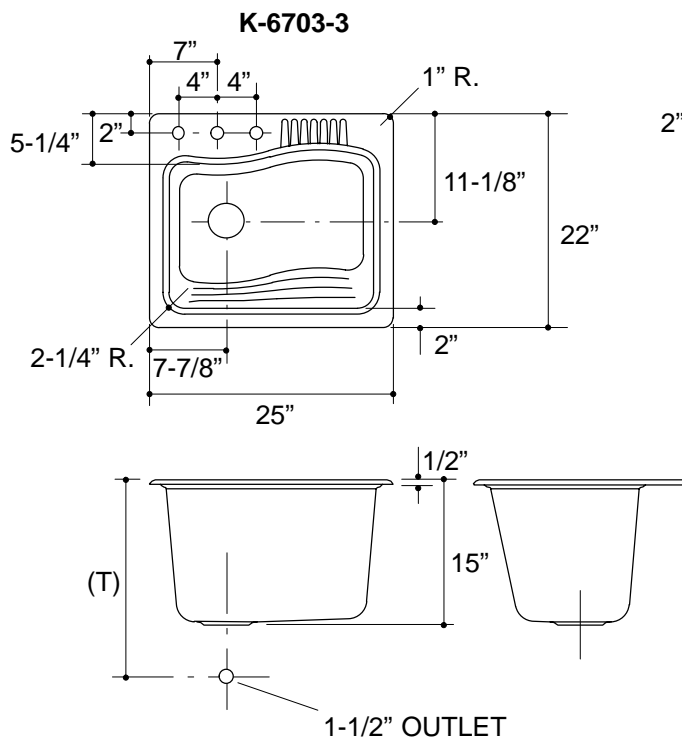

Ordering Information

Applicable product:		
8" centers	K-6703-3	shown
4" centers	K-6704-3	not shown

Product Information

Fixture*:		basin area	water depth
Sink		21" x 16"	14-3/8"
Water capacity	19 gals.		
Outlet	3-5/8" D.		
Faucet holes	1-3/8" D.		
* Approximate measurements for comparison only.			

Included Components:

Laundry tray	91684
Wire rack	97198

Installation Notes

Refer to installation instructions included with fixture before beginning installation.

K-6704-3

Roughing-In Notes

Fixture dimensions are nominal and conform to tolerances in ASME/ANSI Standard A112.19.1M.

(T) Drain typically 20-5/16".

Cutout 23-1/2" x 20-1/2" with 1" radius corners.

.9<116