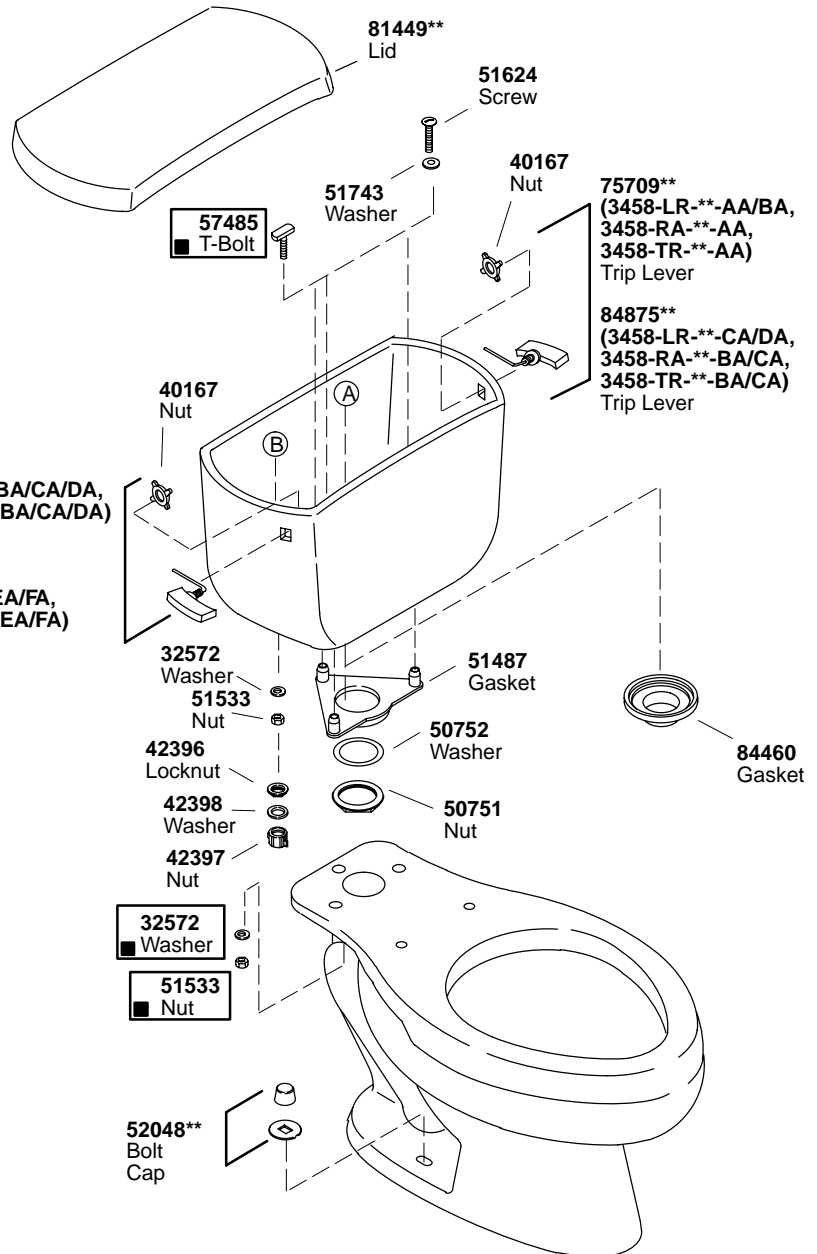

K#	Bowl	Tank Locks	Bed Pan Lugs	Right Hand Trip Lever	Left Hand Trip Lever
K-3458-**-AA/BA/CA/DA/EA/FA	Elongated				X
K-3458-T**-AA/BA/CA/DA/EA/FA	Elongated	X			X
K-3458-LR**-AA/BA/CA/DA	Elongated		X	X	
K-3458-RA**-AA/BA/CA	Elongated			X	
K-3458-TR**-AA/BA/CA	Elongated	X		X	

Hardware Kit **75715** Consists of:  
**57485** (3 ea.), **32572** (3 ea.), **51533** (3 ea.)

**\*\*Finish/color code must be specified when ordering.**

**\*\*Finish/color code must be specified when ordering.**