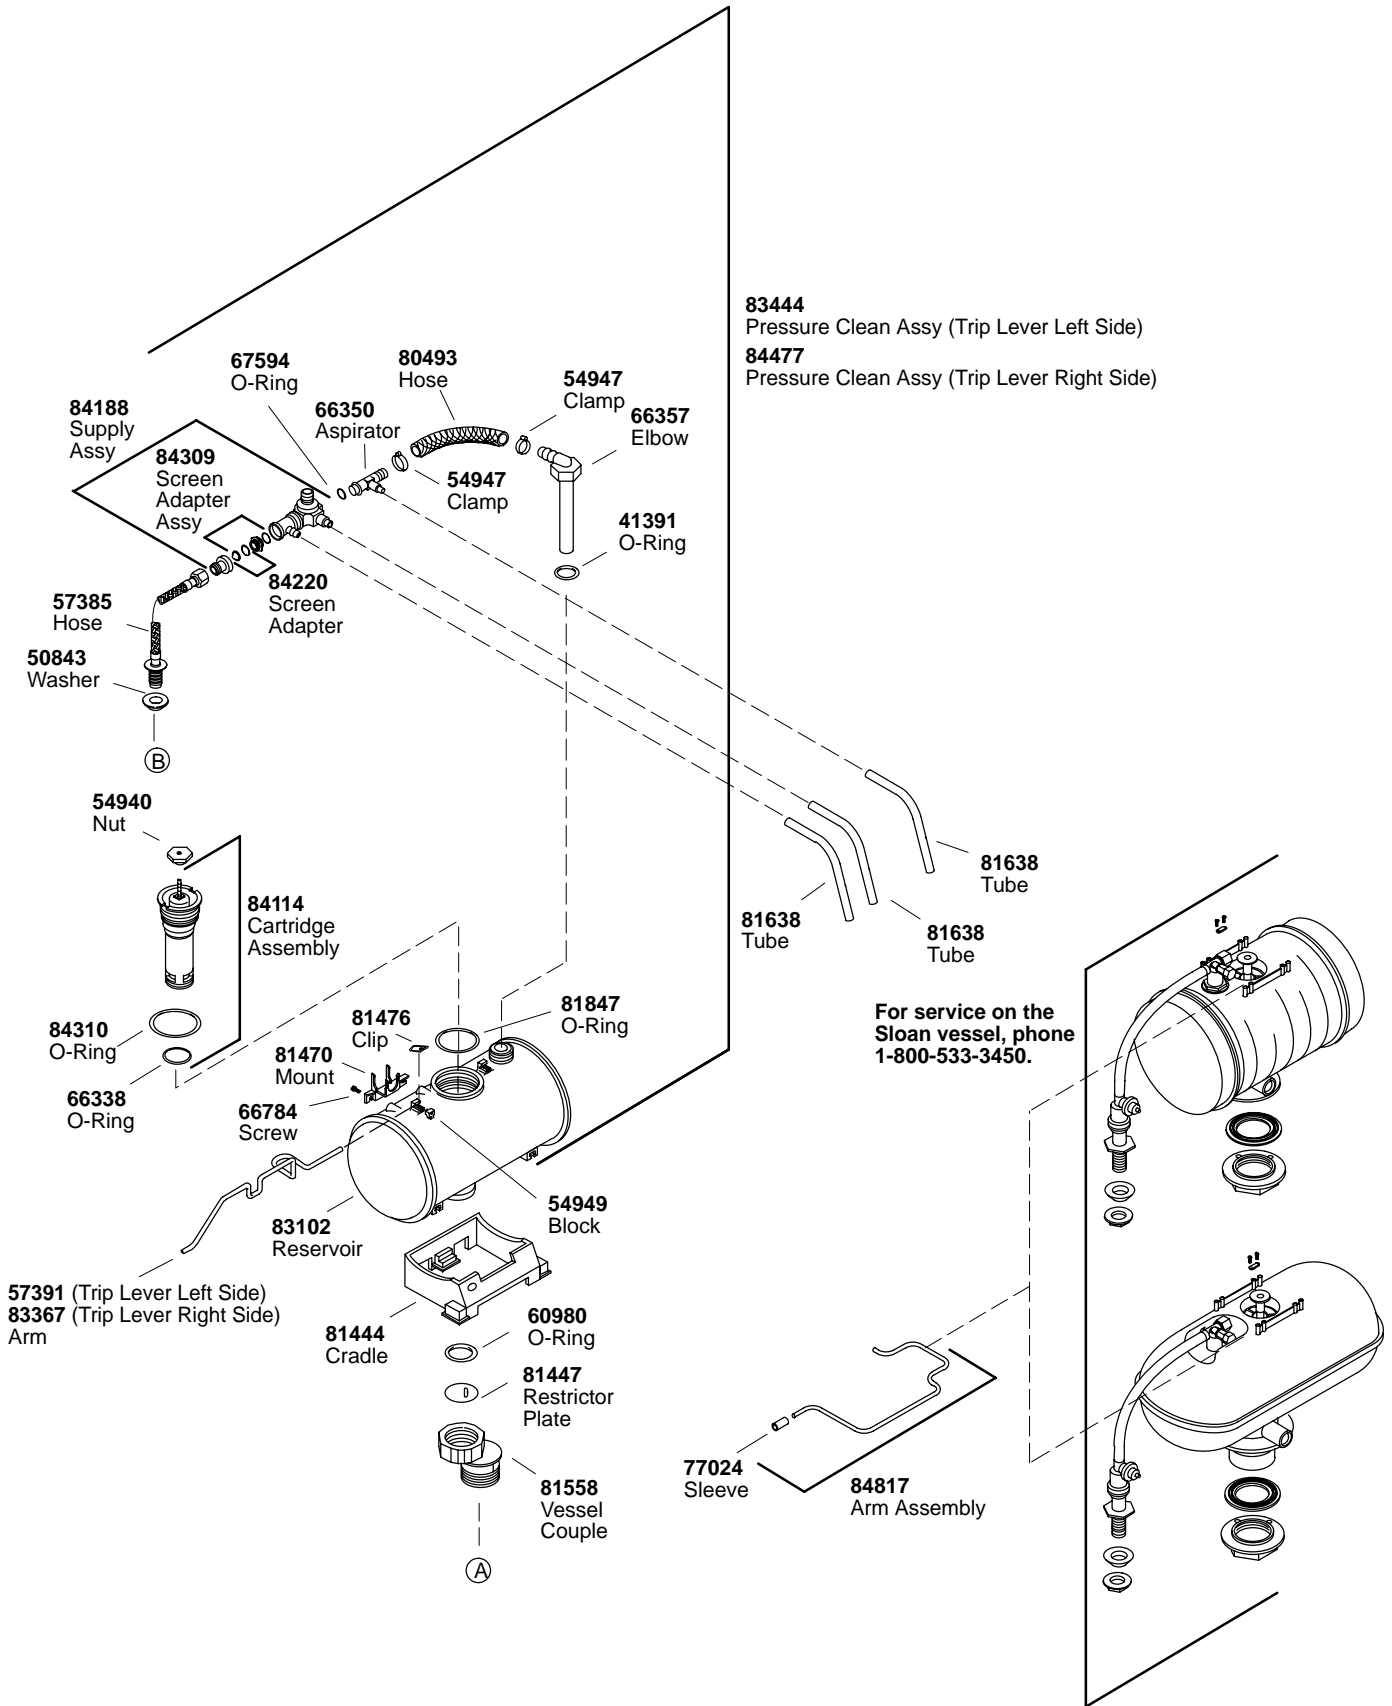

K#	Bowl	Tank Locks	Bed Pan Lugs	Right Hand Trip Lever	Left Hand Trip Lever
K-3458-**-AA/BA/CA/DA/EA/FA	Elongated				X
K-3458-T**-AA/BA/CA/DA/EA/FA	Elongated	X			X
K-3458-LR**-AA/BA/CA/DA	Elongated		X	X	
K-3458-RA**-AA/BA/CA	Elongated			X	
K-3458-TR**-AA/BA/CA	Elongated	X		X	

Hardware Kit **75715** Consists of:  
**57485** (3 ea.), **32572** (3 ea.), **51533** (3 ea.)

**\*\*Finish/color code must be specified when ordering.**

**\*\*Finish/color code must be specified when ordering.**