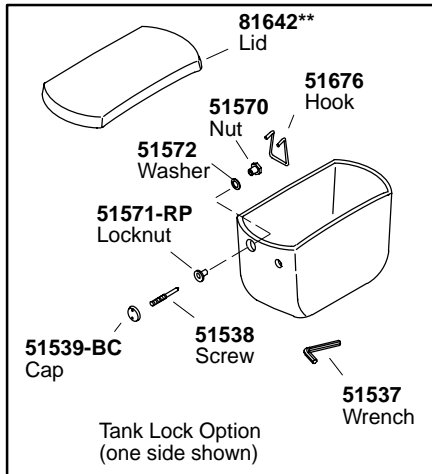

K#	Bowl	Tank Locks	Bed Pan Lugs	Right Hand Trip Lever	Left Hand Trip Lever
K-3458-**-AA/BA/CA/DA/EA/FA	Elongated				X
K-3458-T**-AA/BA/CA/DA/EA/FA	Elongated	X			X
K-3458-LR**-AA/BA/CA/DA	Elongated		X	X	
K-3458-RA**-AA/BA/CA	Elongated			X	
K-3458-TR**-AA/BA/CA	Elongated	X		X	

Hardware Kit **75715** Consists of:  
**57485** (3 ea.), **32572** (3 ea.), **51533** (3 ea.)

**\*\*Finish/color code must be specified when ordering.**

**\*\*Finish/color code must be specified when ordering.**