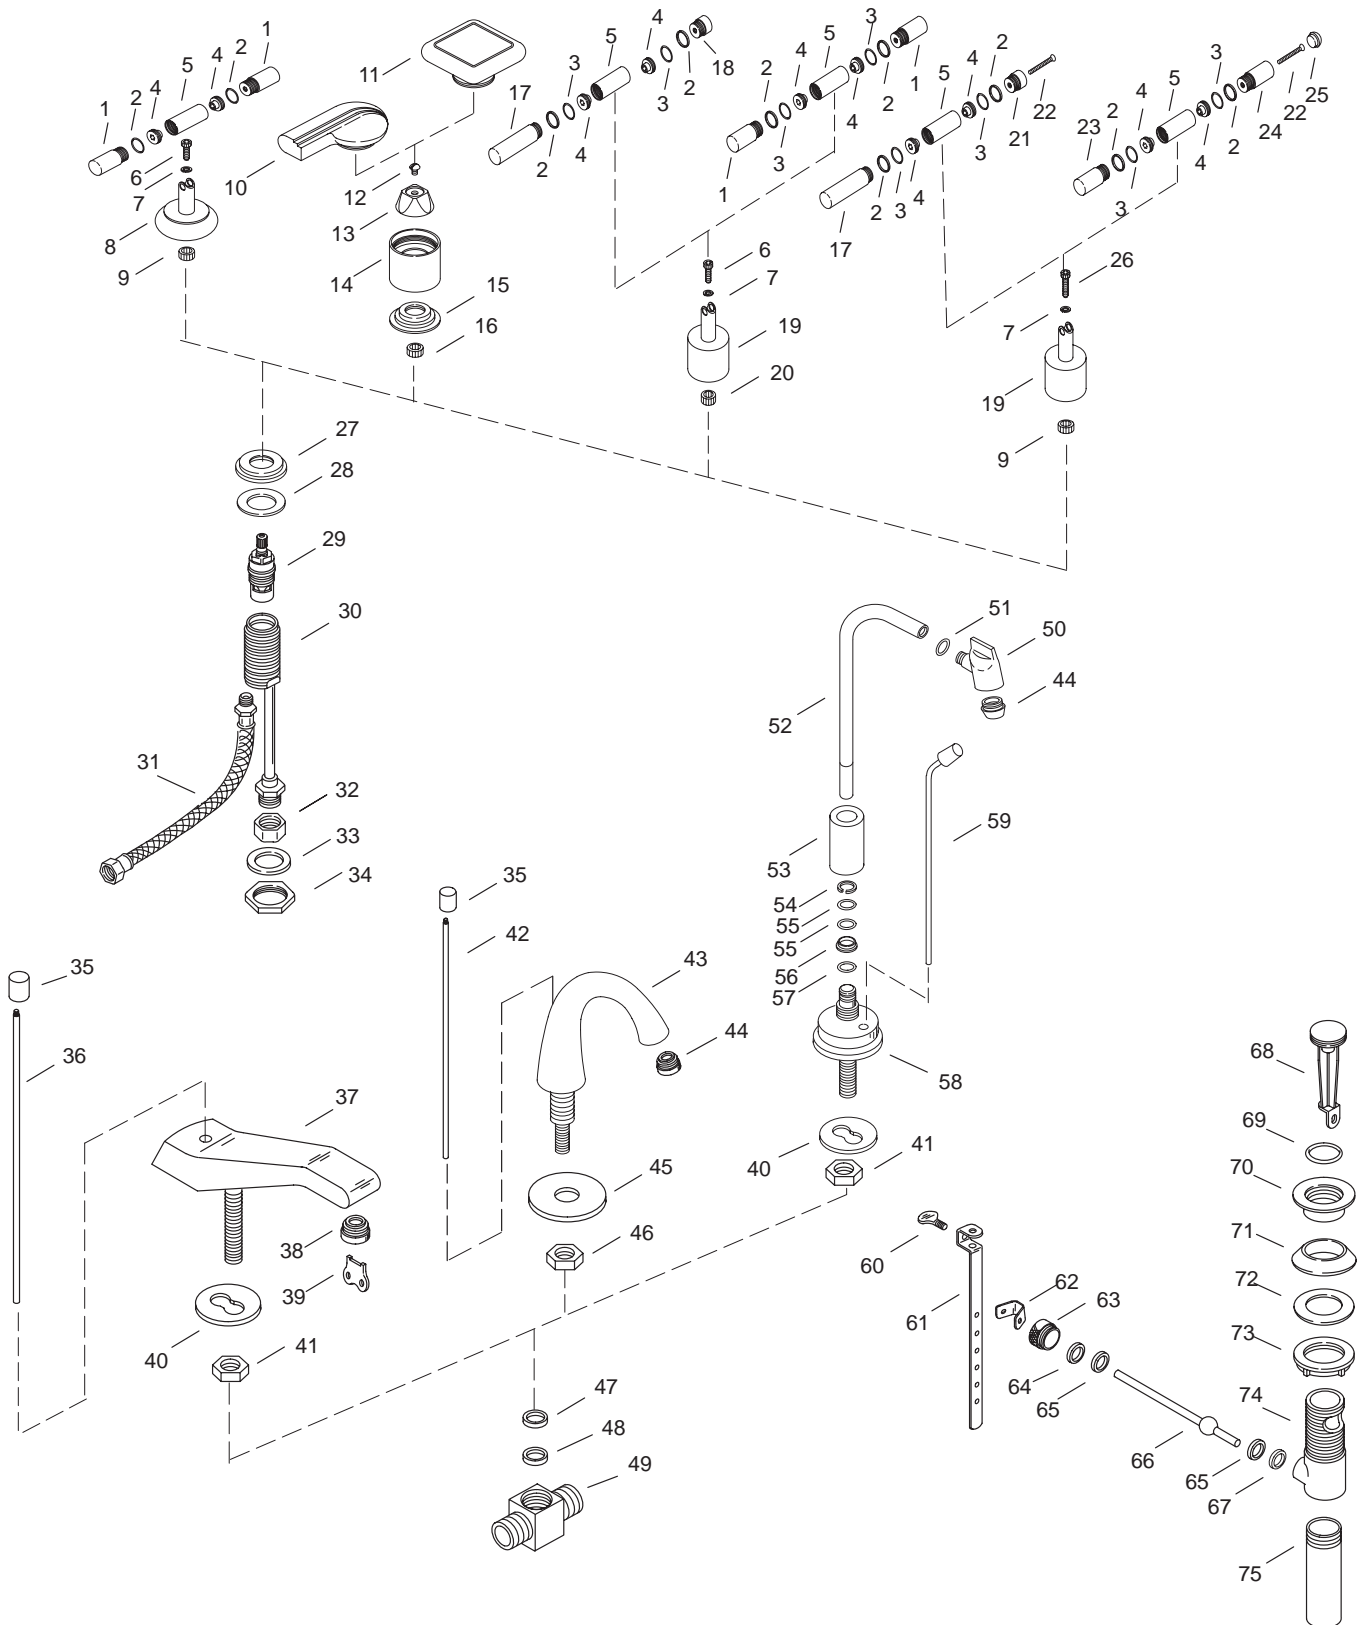

**Finish/color code must be specified when ordering.

SERVICE PARTS

ITEM	PART NO.	DESCRIPTION
1	57082**	Endpiece
	74772**	Endpiece (For CB Finish Only)
2	57084	Ring, Red
	74771-PB	Ring (For CB Finish Only)
	57085	Ring, Blue
3	33993	O-Ring
4	54931	Screw
5	57081**	Handle Centerpiece
6	55431	Screw
7	55433	Washer
8	59121**	Stem, Solid Color
	55458**	Stem, Jamboree
	55460**	Stem, Escapade
	55743**	Stem, Islander
9	42682	Adapter
10	57333**	Handle, Hot
	57332**	Handle, Cold
11	57329**	Handle
12	20926	Screw
13	57338	Adapter
14	57339**	Bonnet
15	57336	Ring, Blue
	57337	Ring, Red
16	59027	Adapter
17	56092**	Endpiece
18	56091**	Endpiece
	74770**	Endpiece (For CB Finish Only)
19	42669**	Skirt
20	42682	Adapter
21	56093**	Endpiece
22	42667	Screw
23	57314**	Endpiece
24	57086**	Endpiece
25	42668**	Plug
26	55432	Screw
27	42687**	Escutcheon
28	34037	Gasket
29	30430	Valve (Clockwise Close)
	30431	Valve (Counterclockwise Close)
30		Available in Service Kit Only
31	40008	Hose
32	32751**	Nut
33	40001	Washer
34	40005	Nut
35	42688**	Knob
36	42690**	Rod
37		Available in Service Kit Only
	74221**	Spout (Less Pop-Up Hole)
38	59621**	Aerator
	59874**	Aerator (Vandal Proof)
39	21999	Wrench, VP
40	40015	Washer
41	40014	Nut
42	73916**	Rod
43	74713**	Spout
44	59620**	Aerator
45	73677	Washer
46	33505	Nut
47	40097	Washer
48	40013	Gasket
49	40098	Tee
50	74877	End Body
51	40215	Washer
52	40272**	Spout
53	42692**	Collar
54	40274	Snap Ring
55	42045	O-Ring
56	40271	Bearing
57	32725	O-Ring
58	74165**	Shank
59	73891**	Lift Rod
60	57422	Thumb Screw

SERVICE PARTS

ITEM	PART NO.	DESCRIPTION
61	73382	Link
62	40228	Clip
63	57403-RP	Retainer Nut
64	38745	Washer
65	38744	Washer
66	41312-RP	Lever Assembly
67	34917	Gasket
68		Available in Service Kit Only
69	38676	O-Ring
70	57408**	Flange
71	57966	Gasket
72	40238	Washer
73	40076	Locknut
74	57405-RP	Drain Body
75	41640**	Tailpiece

SERVICE KITS

PART NO.	ITEM	QTY.	DESCRIPTION
40409			End Valve Assembly—Clockwise
40478			End Valve Assembly—Counterclockwise
	29	1 ea.	Valve
	30	1 ea.	End Valve Body
	32	1 ea.	Nut
82895**			Spout Assembly (w/Pop-Up Hole)
	37	1 ea.	Spout
	38	1 ea.	Aerator
58156-RP			Drain Hardware Assembly
	60	1 ea.	Thumb Screw
	61	1 ea.	Link
	62	1 ea.	Spring Clip
	63	1 ea.	Retainer Nut
	64	1 ea.	Washer
	65	2 ea.	Washer
	66	1 ea.	Lever Assembly
74451-RP			Drain Service Kit
	63	1 ea.	Retainer Nut
	64	1 ea.	Washer
	65	2 ea.	Washer
	66	1 ea.	Lever Assembly
	67	1 ea.	Gasket
74412**			Stopper
	68	1 ea.	Stopper
	69	1 ea.	O-Ring
74413**			Drain Assembly, Plastic
	68	1 ea.	Stopper
	69	1 ea.	O-Ring
	70	1 ea.	Flange
	71	1 ea.	Gasket
	72	1 ea.	Washer
	73	1 ea.	Locknut
	74	1 ea.	Drain Body

**Finish/color code must be specified when ordering.